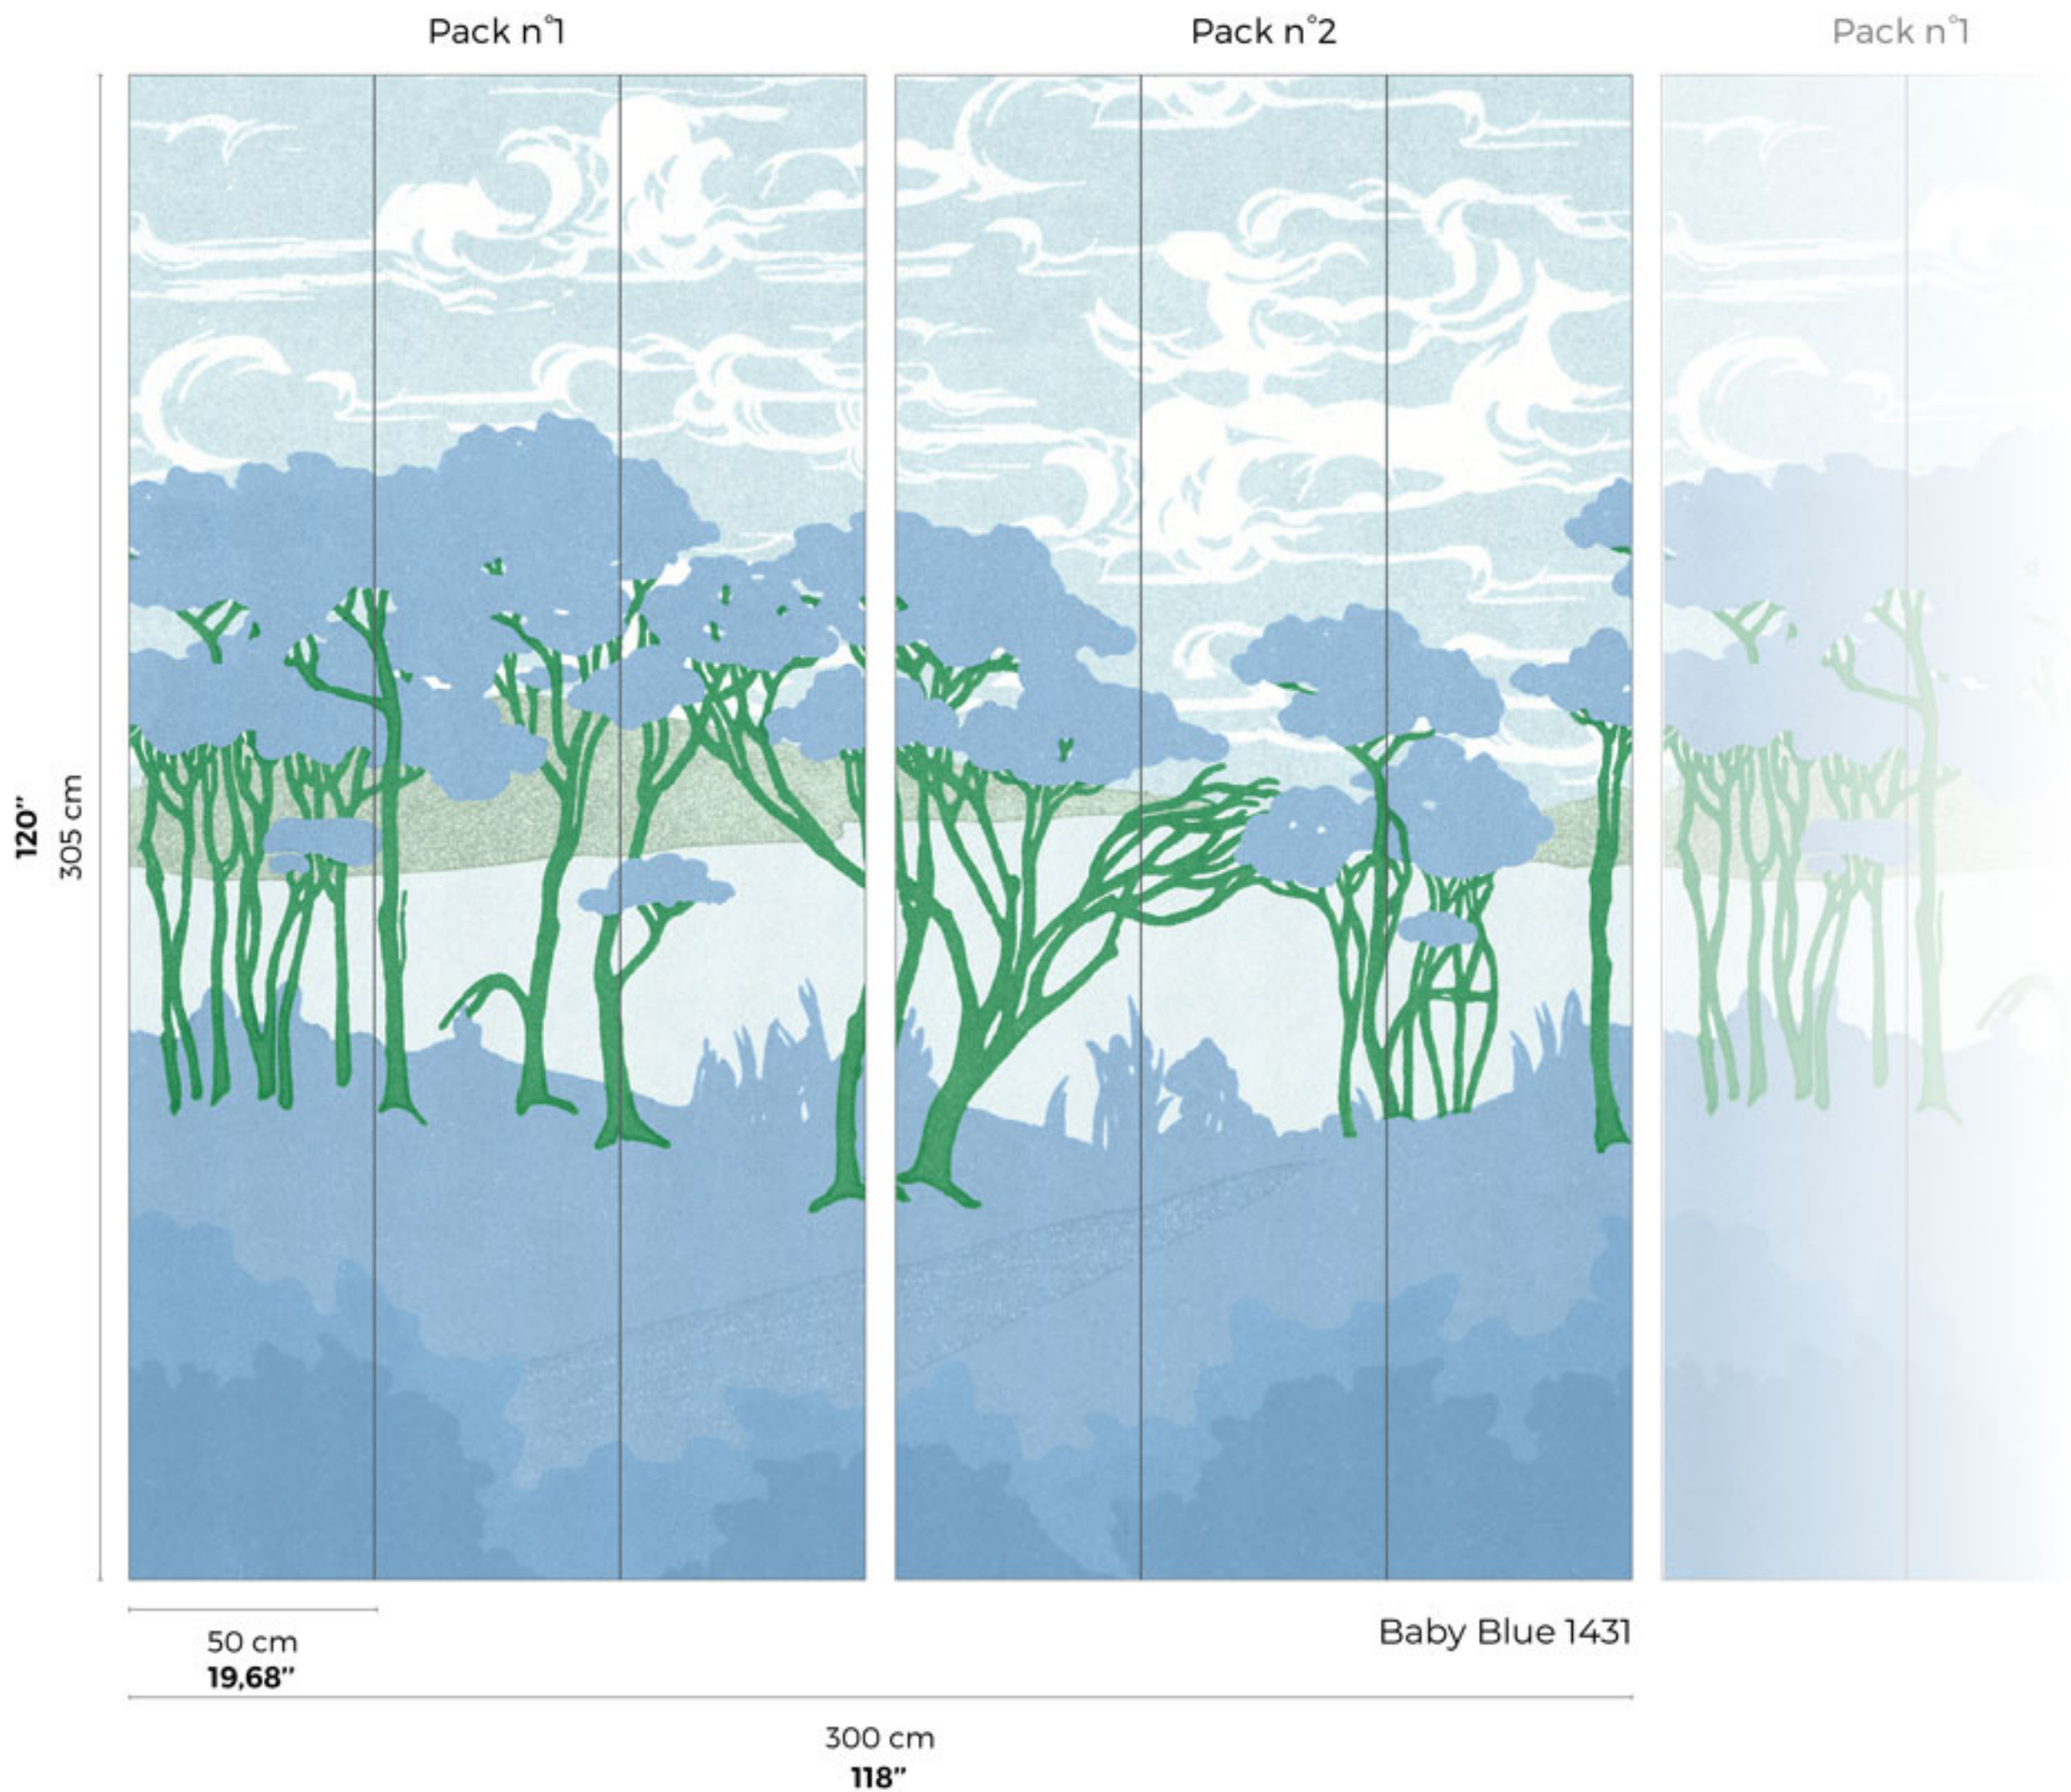

AU BORD DE L'EAU

FORMAT & RACCORD

Packs vendu individuellement, respectez les n° de bain.

Le design est conçu pour convenir à des murs entre H200 et H300 cm de hauteur suivant le modèle.

Raccord : les packs se raccordent à l'infini pour convenir à toutes longueurs de mur

CARACTÉRISTIQUES

- Papier peint intissé Mat lavable 155g
- Pose facile, encoller que le mur

SIZE & REPEAT

Sets sold individually, please respect bath numbers

The design is suitable for walls between 200 and 300 cm depending on the model.

Repeat : Sets can be infinitely connected to suit any wall length

CARACTÉRISTIQUES

- Matt washable non-woven wallpaper 155g
- Easy to install, glue only the wall

Fabriqué en France - Made In France

PAPERMINT