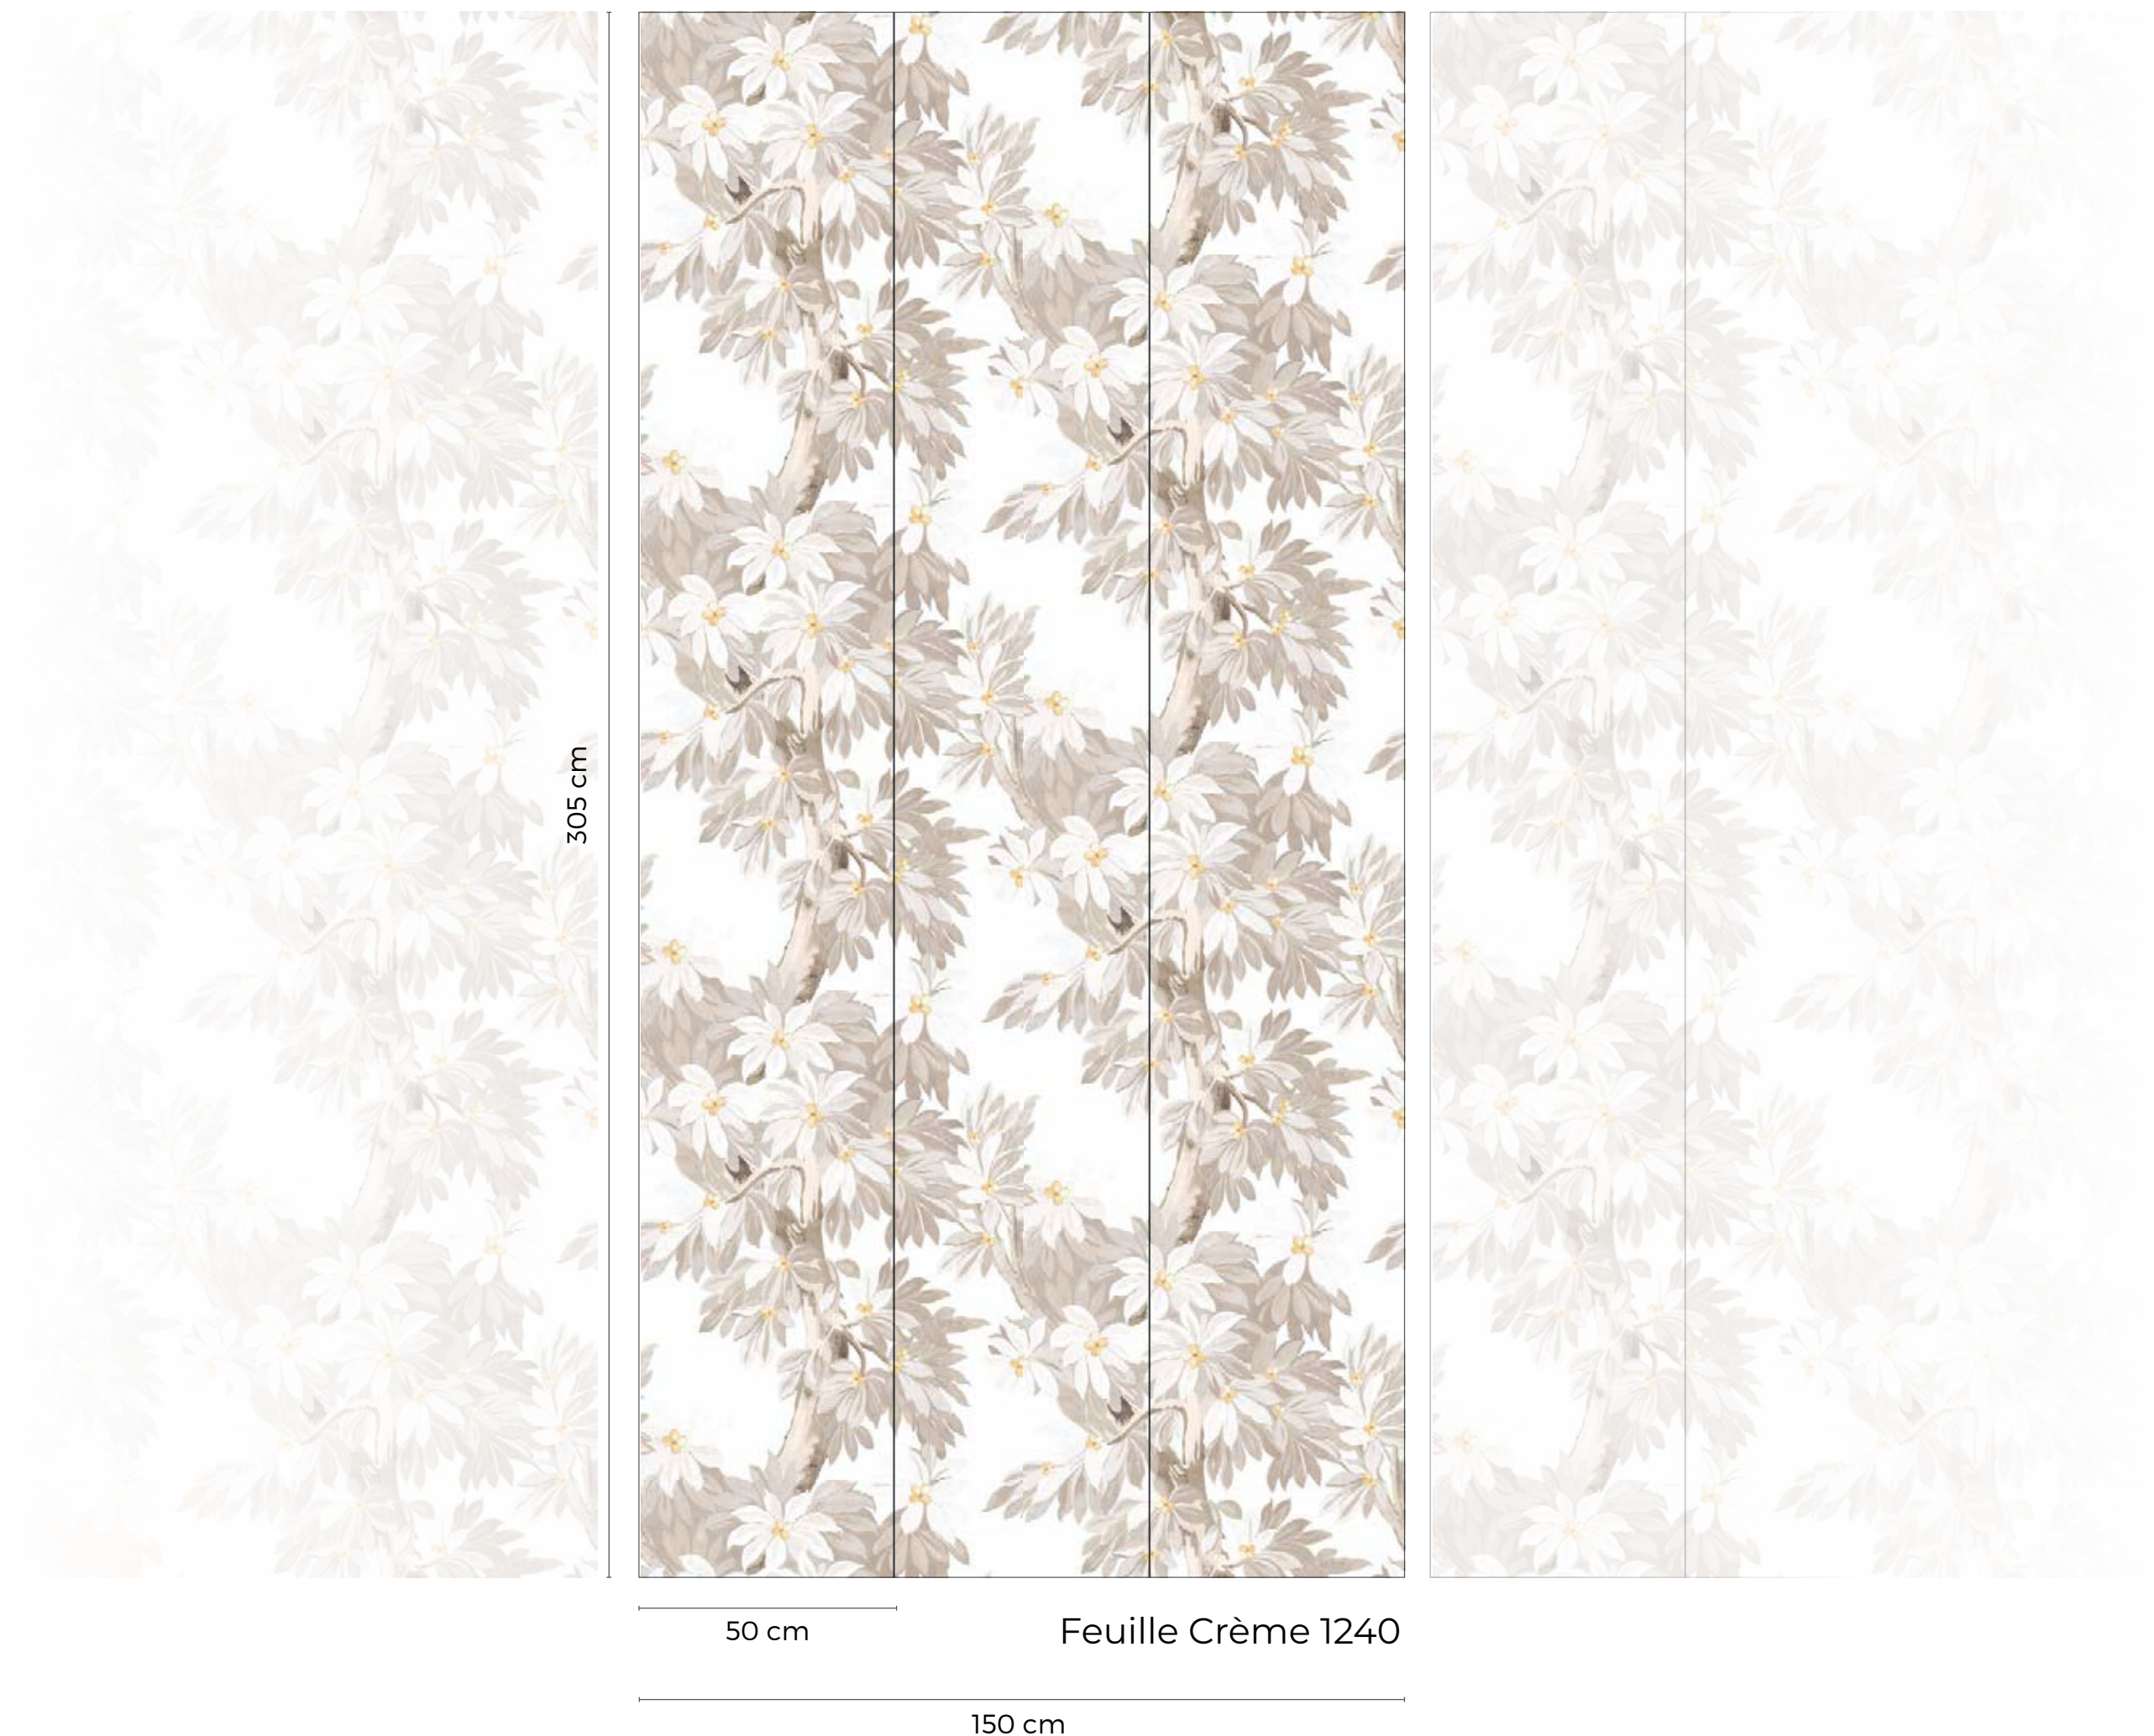

OMBRAGE

FRESQUE PACK

Pack n°1

Pack n°1

FORMAT & RACCORD

Packs vendu individuellement, respectez les n° de bain.

Le design est conçu pour convenir à des murs entre H200 et H300 cm de hauteur suivant le modèle.

Raccord : les packs se raccordent à l'infini pour convenir à toutes longueurs de mur

CARACTÉRISTIQUES

- Papier peint intissé Mat lavable 155g
- Pose facile, encoller que le mur

SIZE & REPEAT

Sets sold individually, please respect bath numbers

The design is suitable for walls between 200 and 300 cm depending on the model.

Repeat : Sets can be infinitely connected to suit any wall length

CARACTÉRISTIQUES

- Matt washable non-woven wallpaper 155g
- Easy to install, glue only the wall

Fabriqué en France - Made In France

PAPERMINT