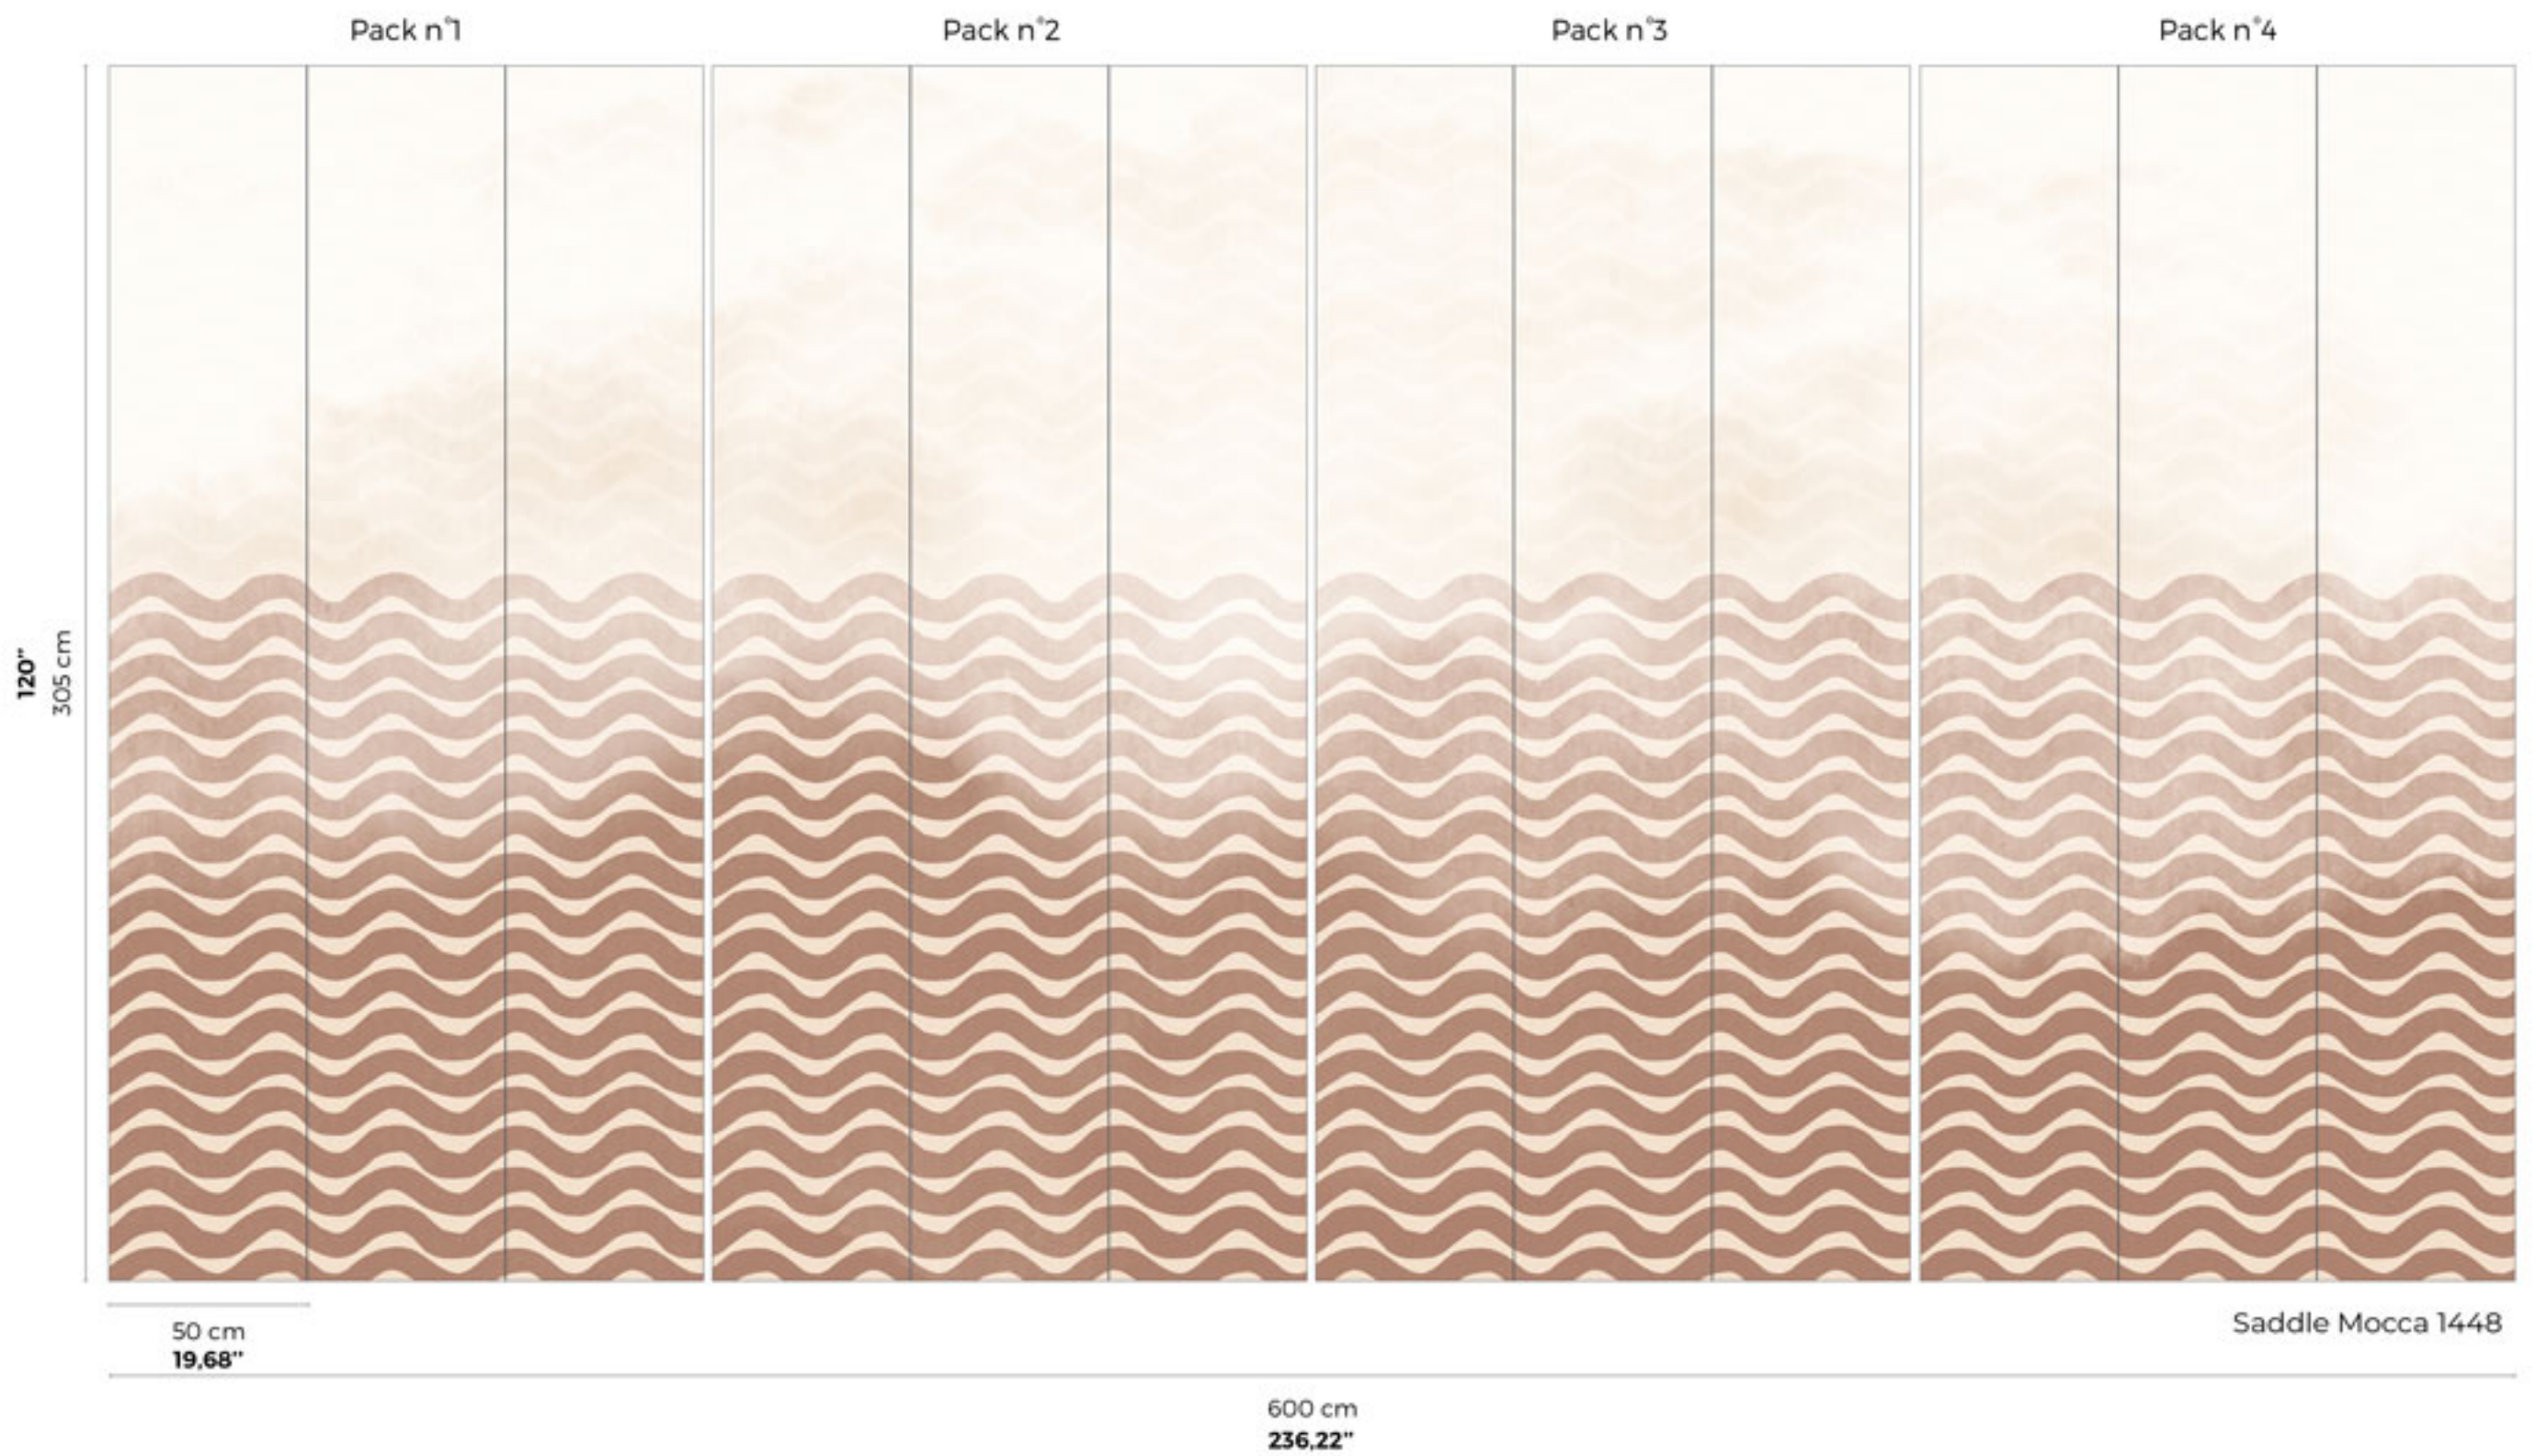

ONA

FORMAT & RACCORD

Packs vendu individuellement, respectez les n° de bain.

Le design est conçu pour convenir à des murs entre H200 et H300 cm de hauteur suivant le modèle.

Raccord : les packs se raccordent à l'infini pour convenir à toutes longueurs de mur

CARACTÉRISTIQUES

- Papier peint intissé Mat lavable 155g
- Pose facile, encoller que le mur

SIZE & REPEAT

Sets sold individually, please respect bath numbers

The design is suitable for walls between 200 and 300 cm depending on the model.

Repeat : Sets can be infinitely connected to suit any wall length

CARACTÉRISTIQUES

- Matt washable non-woven wallpaper 155g
- Easy to install, glue only the wall

Fabriqué en France - Made In France

PAPERMINT