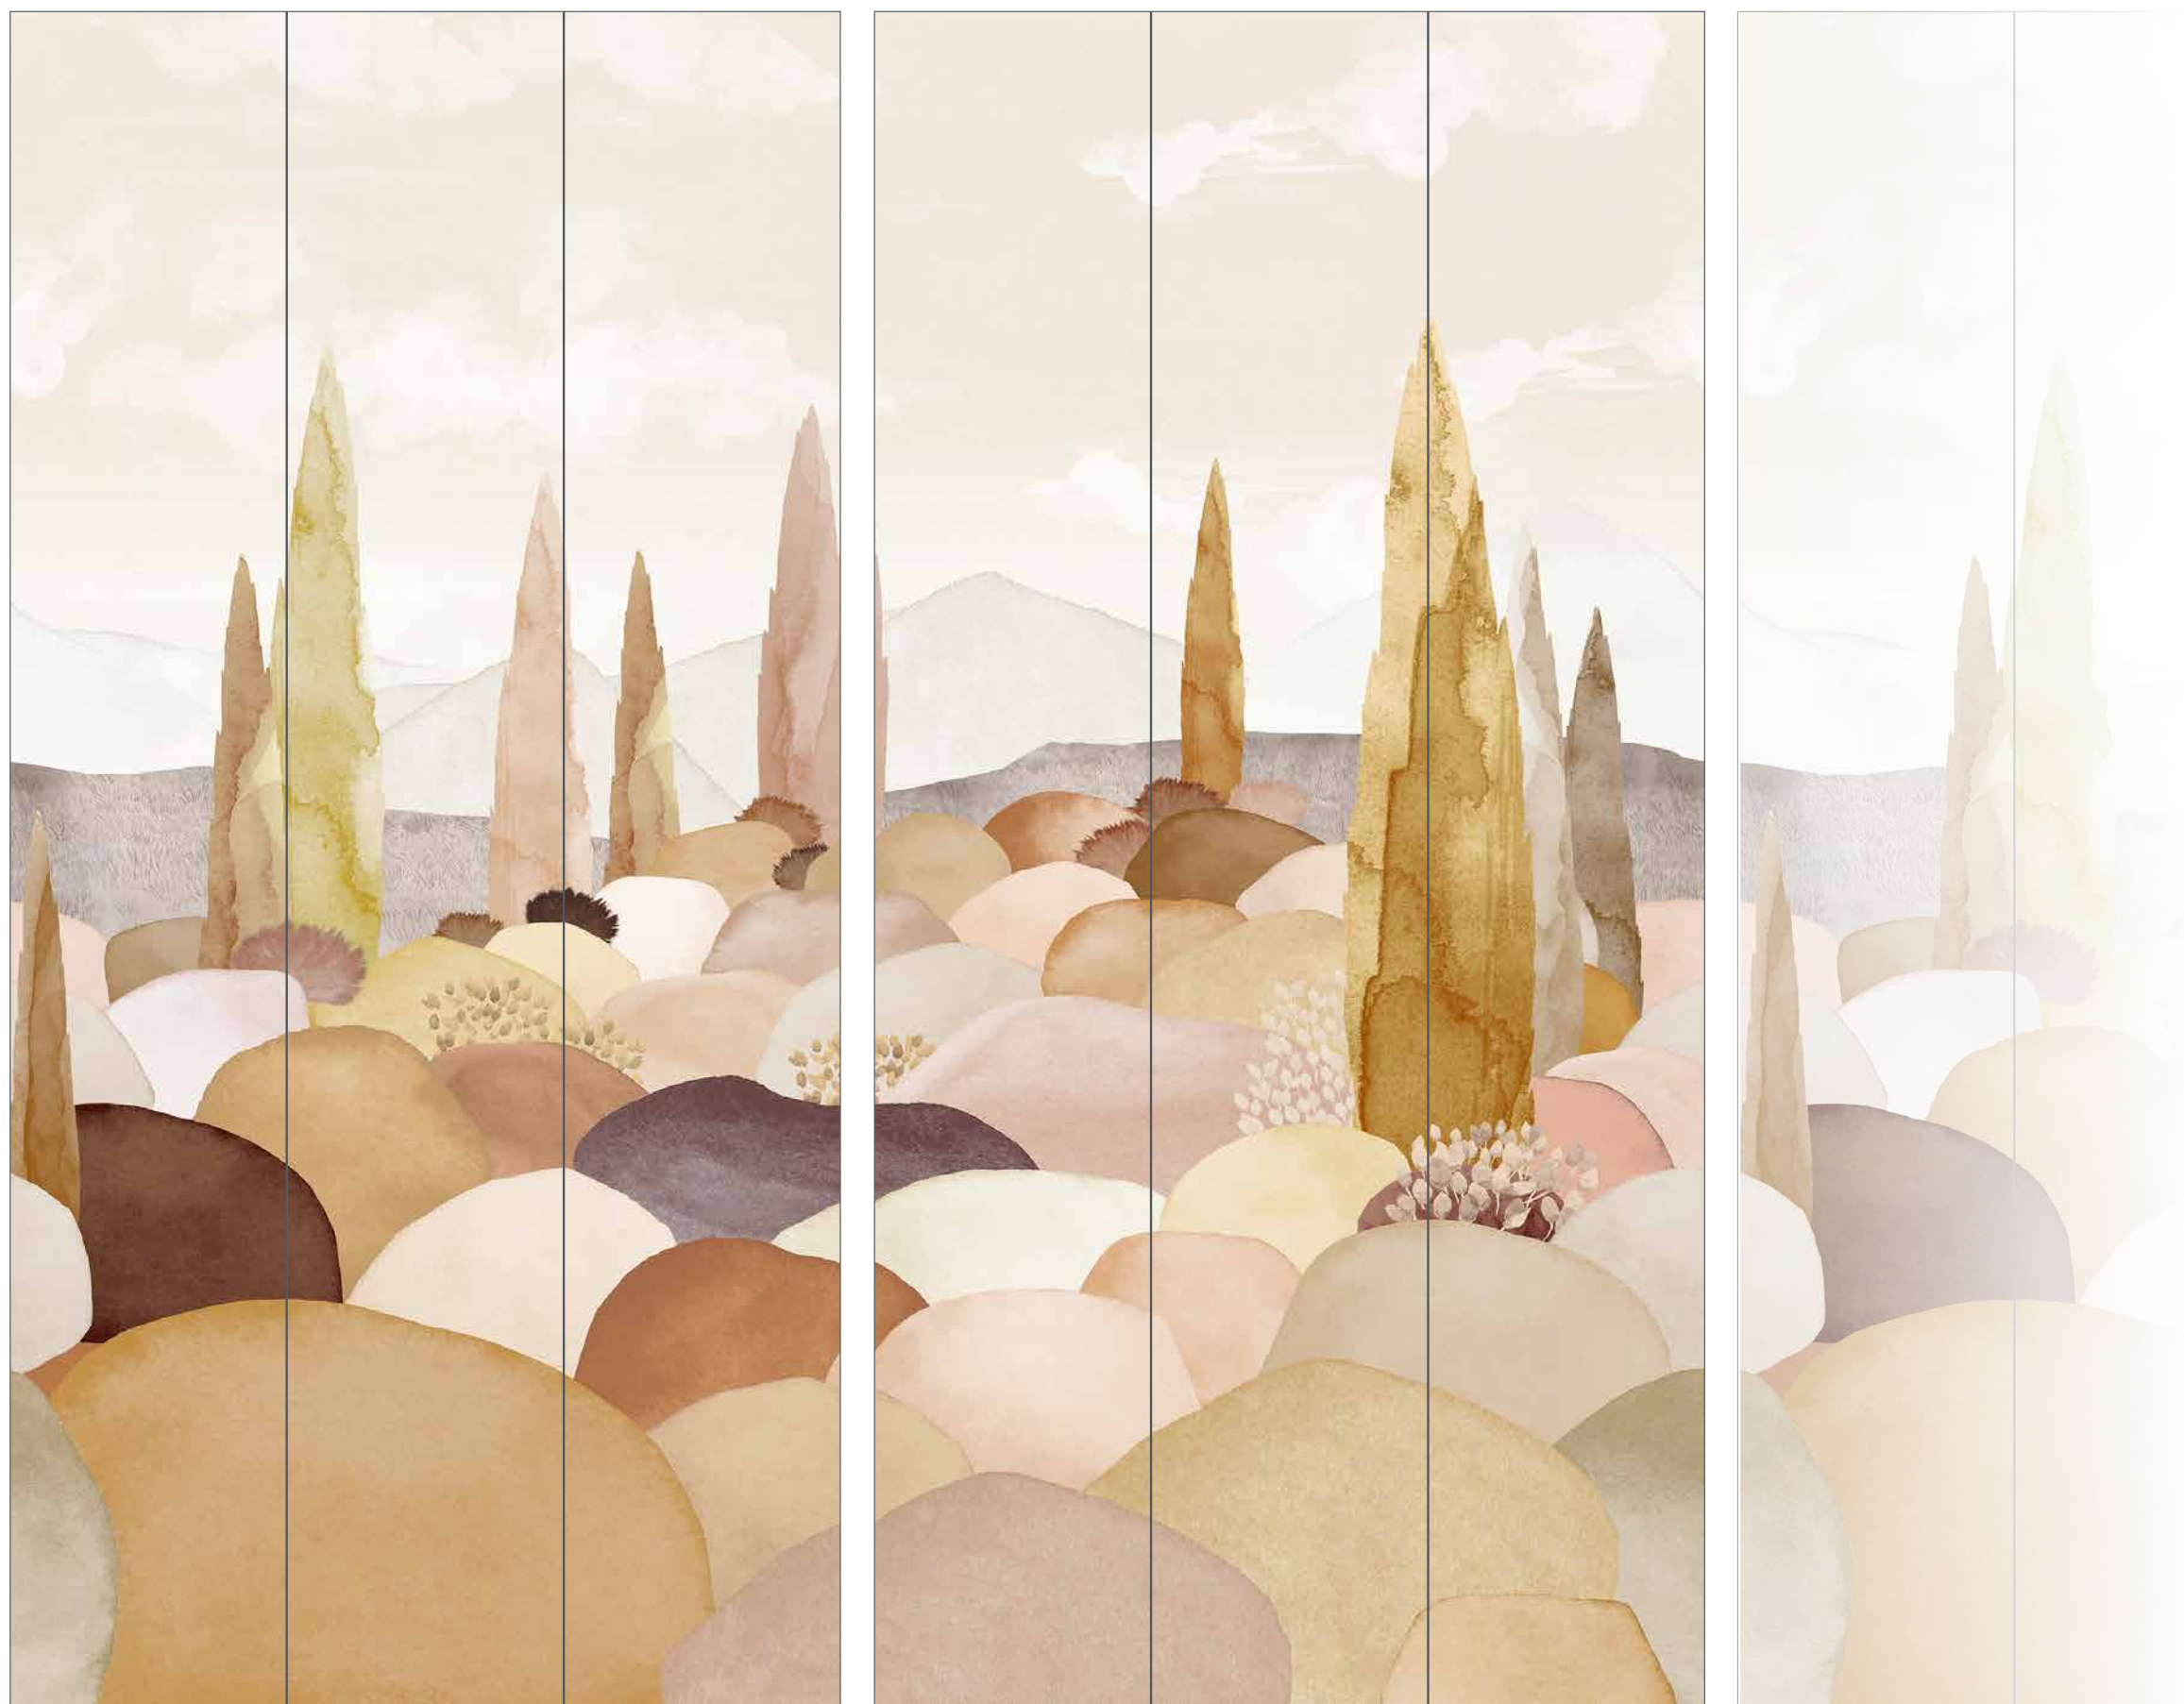

LA GARRIGUE

Pack n°1

Pack n°2

Pack n°1

120"
305 cm

50 cm
19,68"

Terre du sud 1310

300 cm
118"

FORMAT & RACCORD

Packs vendu individuellement, respectez les n° de bain.

Le design est conçu pour convenir à des murs entre H200 et H300 cm de hauteur suivant le modèle.

Raccord : les packs se raccordent à l'infini pour convenir à toutes longueurs de mur

CARACTÉRISTIQUES

- Papier peint intissé Mat lavable 155g
- Pose facile, encoller que le mur

SIZE & REPEAT

Sets sold individually, please respect bath numbers

The design is suitable for walls between 200 and 300 cm depending on the model.

Repeat : Sets can be infinitely connected to suit any wall length

CARACTÉRISTIQUES

- Matt washable non-woven wallpaper 155g
- Easy to install, glue only the wall

Fabriqué en France - Made In France

PAPERMINT