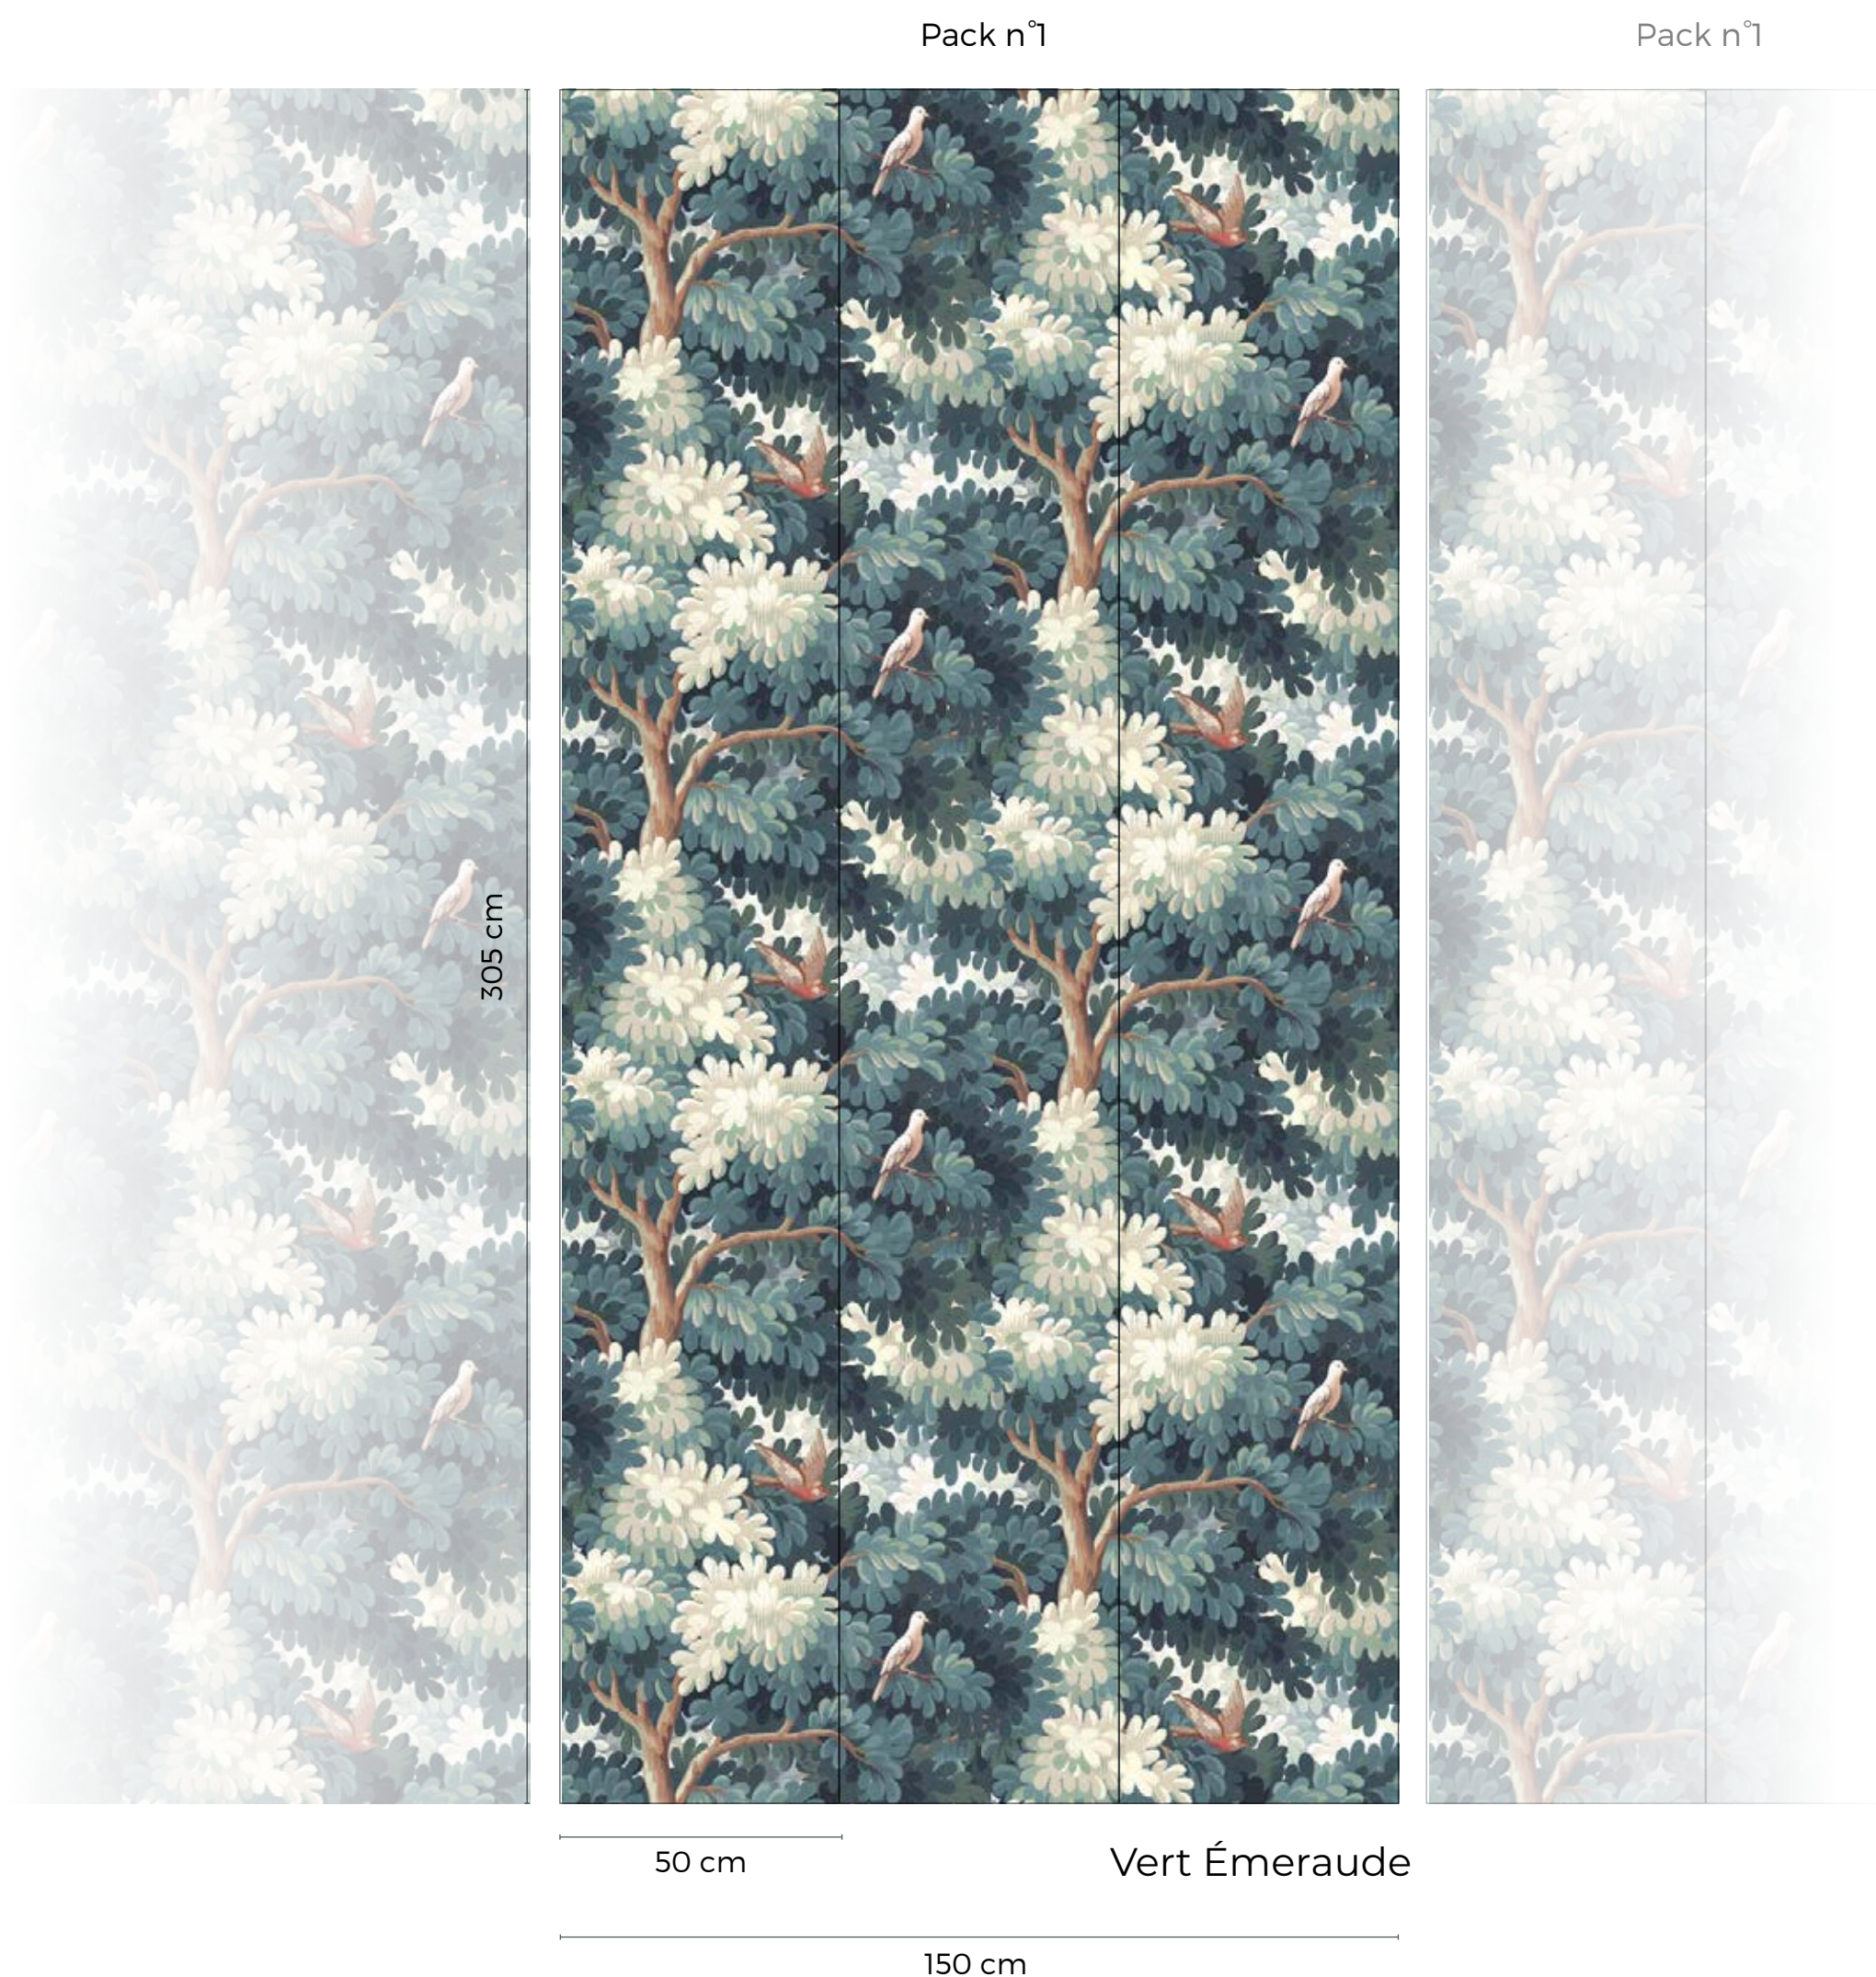

PERLE DE VERDURE

FRESQUE PACK

FORMAT & RACCORD

Packs vendu individuellement, respectez les n° de bain.

Le design est conçu pour convenir à des murs entre H200 et H300 cm de hauteur suivant le modèle.

Raccord : les packs se raccordent à l'infini pour convenir à toutes longueurs de mur

CARACTÉRISTIQUES

- Papier peint intissé Mat lavable 155g
- Pose facile, encoller que le mur

SIZE & REPEAT

Sets sold individually, please respect bath numbers

The design is suitable for walls between 200 and 300 cm depending on the model.

Repeat : Sets can be infinitely connected to suit any wall length

CARACTÉRISTIQUES

- Matt washable non-woven wallpaper 155g
- Easy to install, glue only the wall

Fabriqué en France - Made In France

PAPERMINT