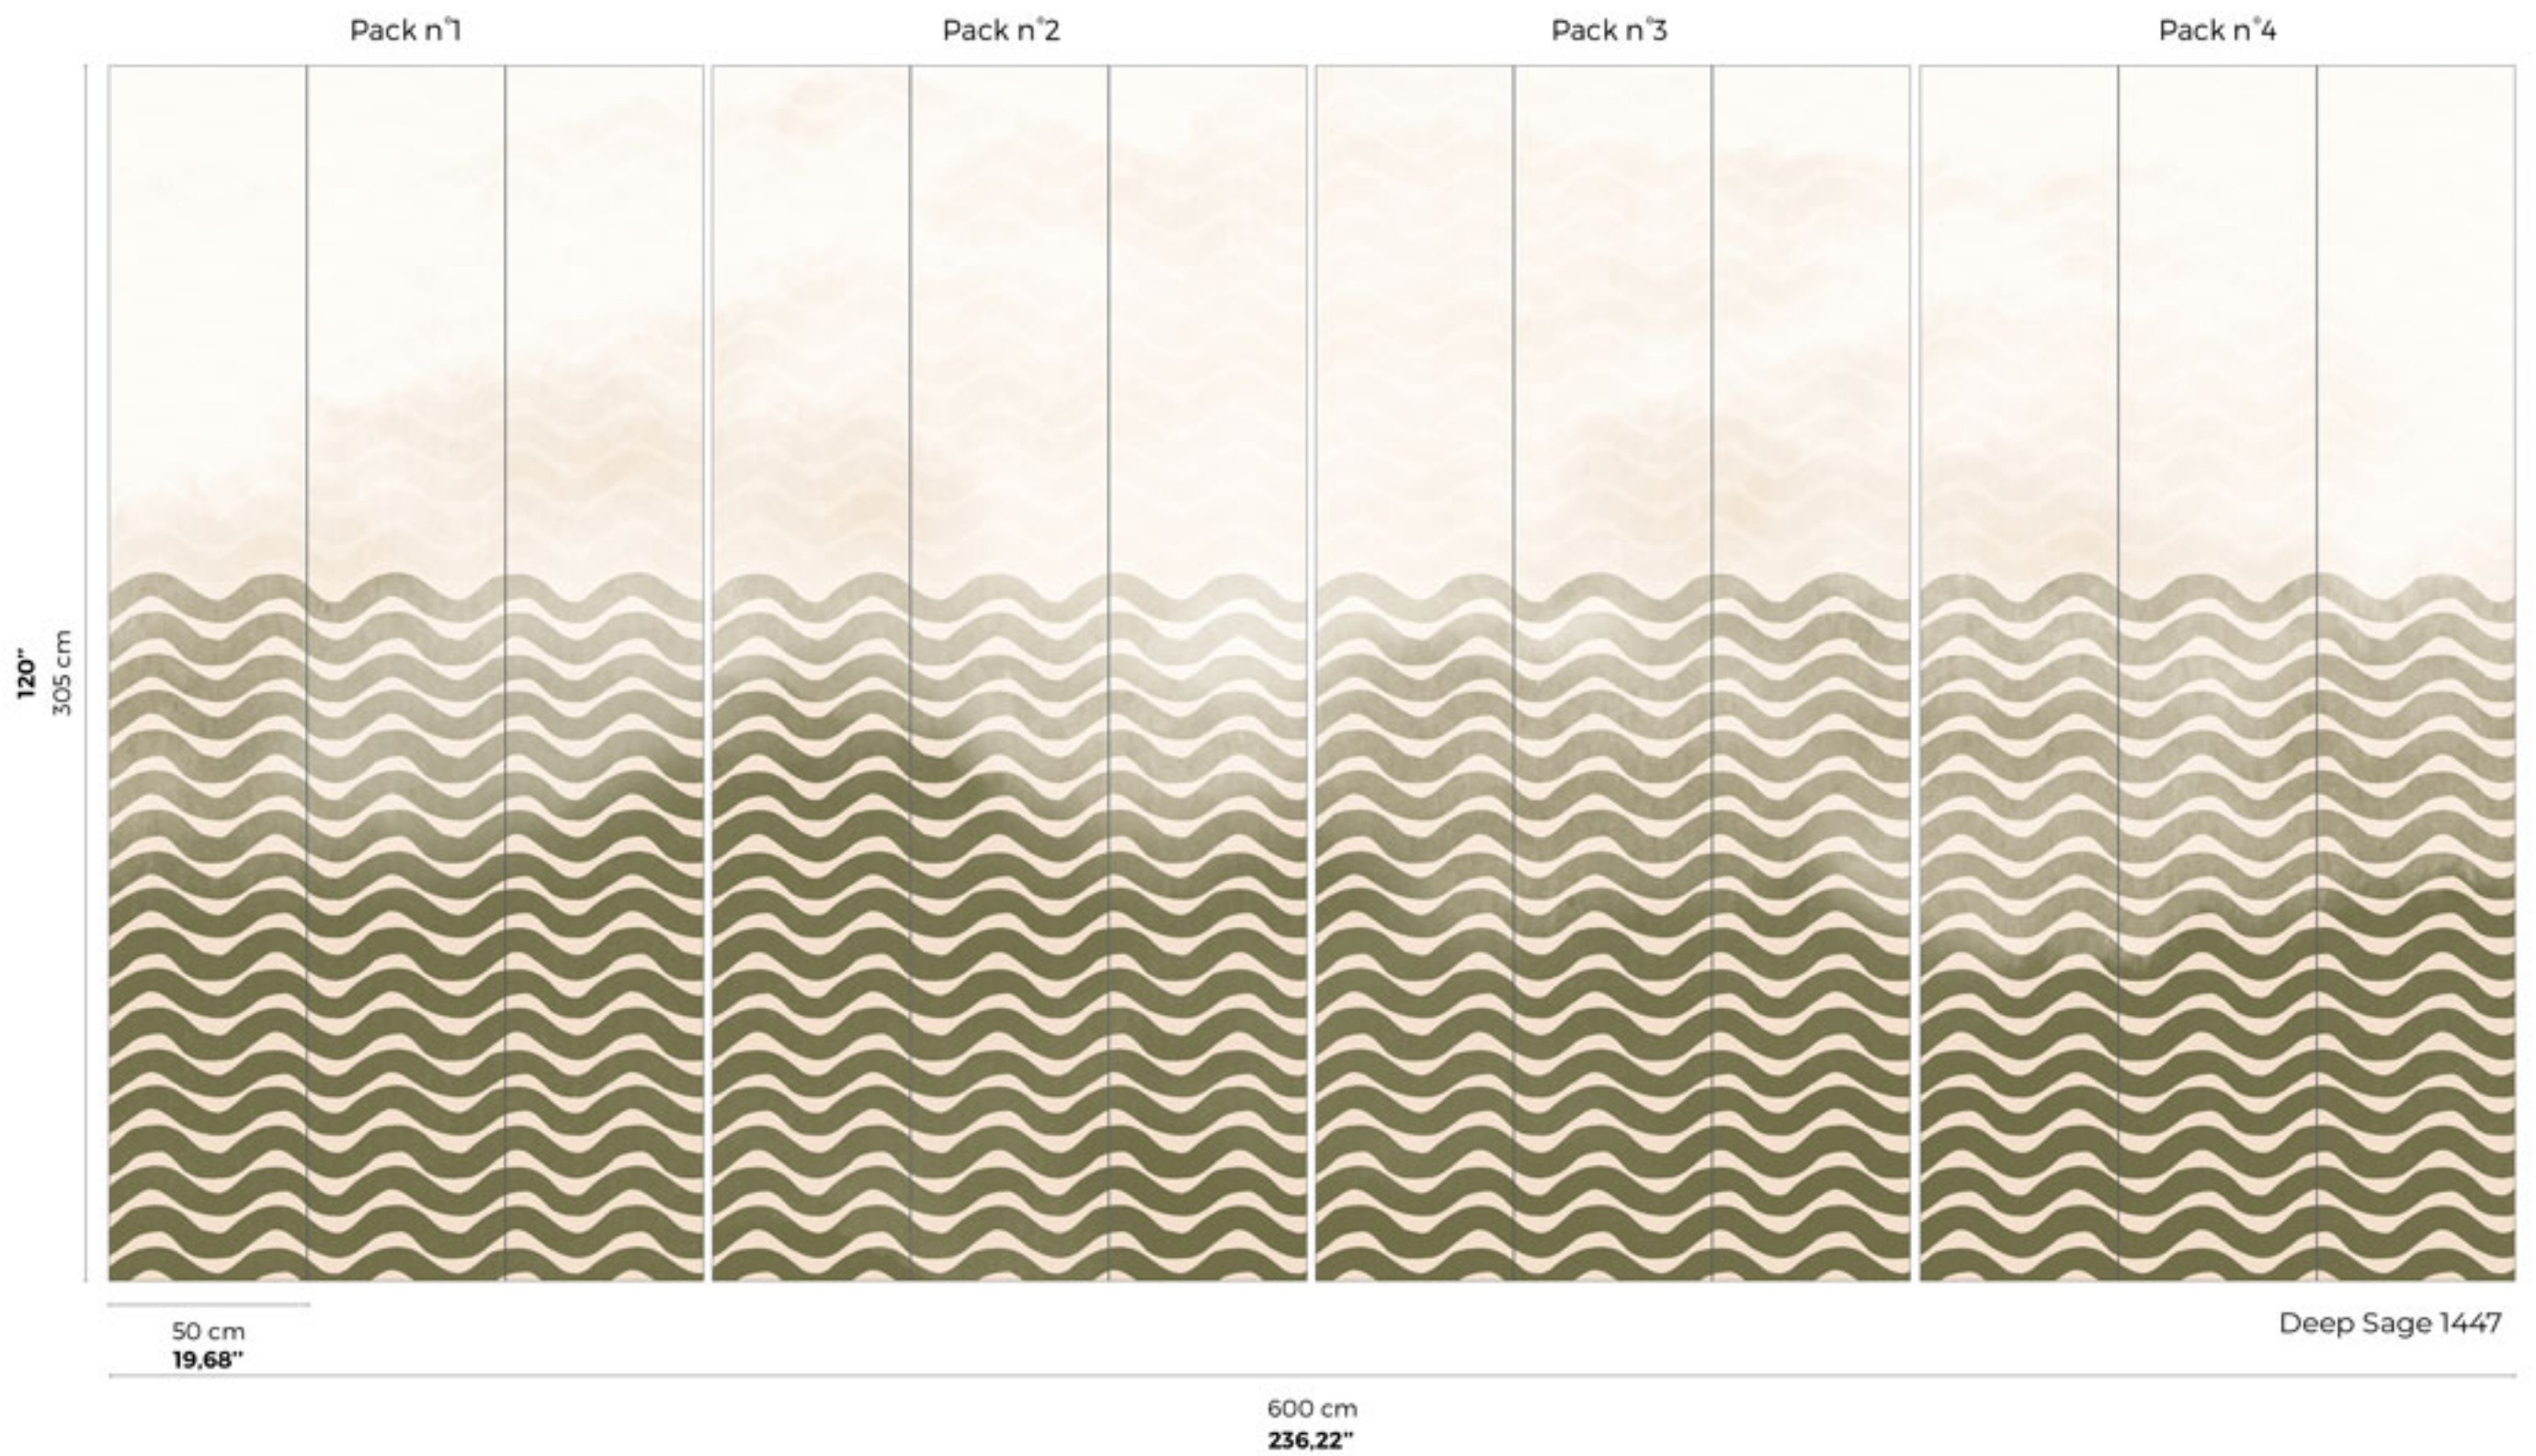

ONA

FORMAT & RACCORD

Packs vendu individuellement, respectez les n° de bain.

Le design est conçu pour convenir à des murs entre H200 et H300 cm de hauteur suivant le modèle.

Raccord : les packs se raccordent à l'infini pour convenir à toutes longueurs de mur

CARACTÉRISTIQUES

- Papier peint intissé Mat lavable 155g
- Pose facile, encoller que le mur

SIZE & REPEAT

Sets sold individually, please respect bath numbers

The design is suitable for walls between 200 and 300 cm depending on the model.

Repeat : Sets can be infinitely connected to suit any wall length

CARACTÉRISTIQUES

- Matt washable non-woven wallpaper 155g
- Easy to install, glue only the wall

Fabriqué en France - Made In France

PAPERMINT