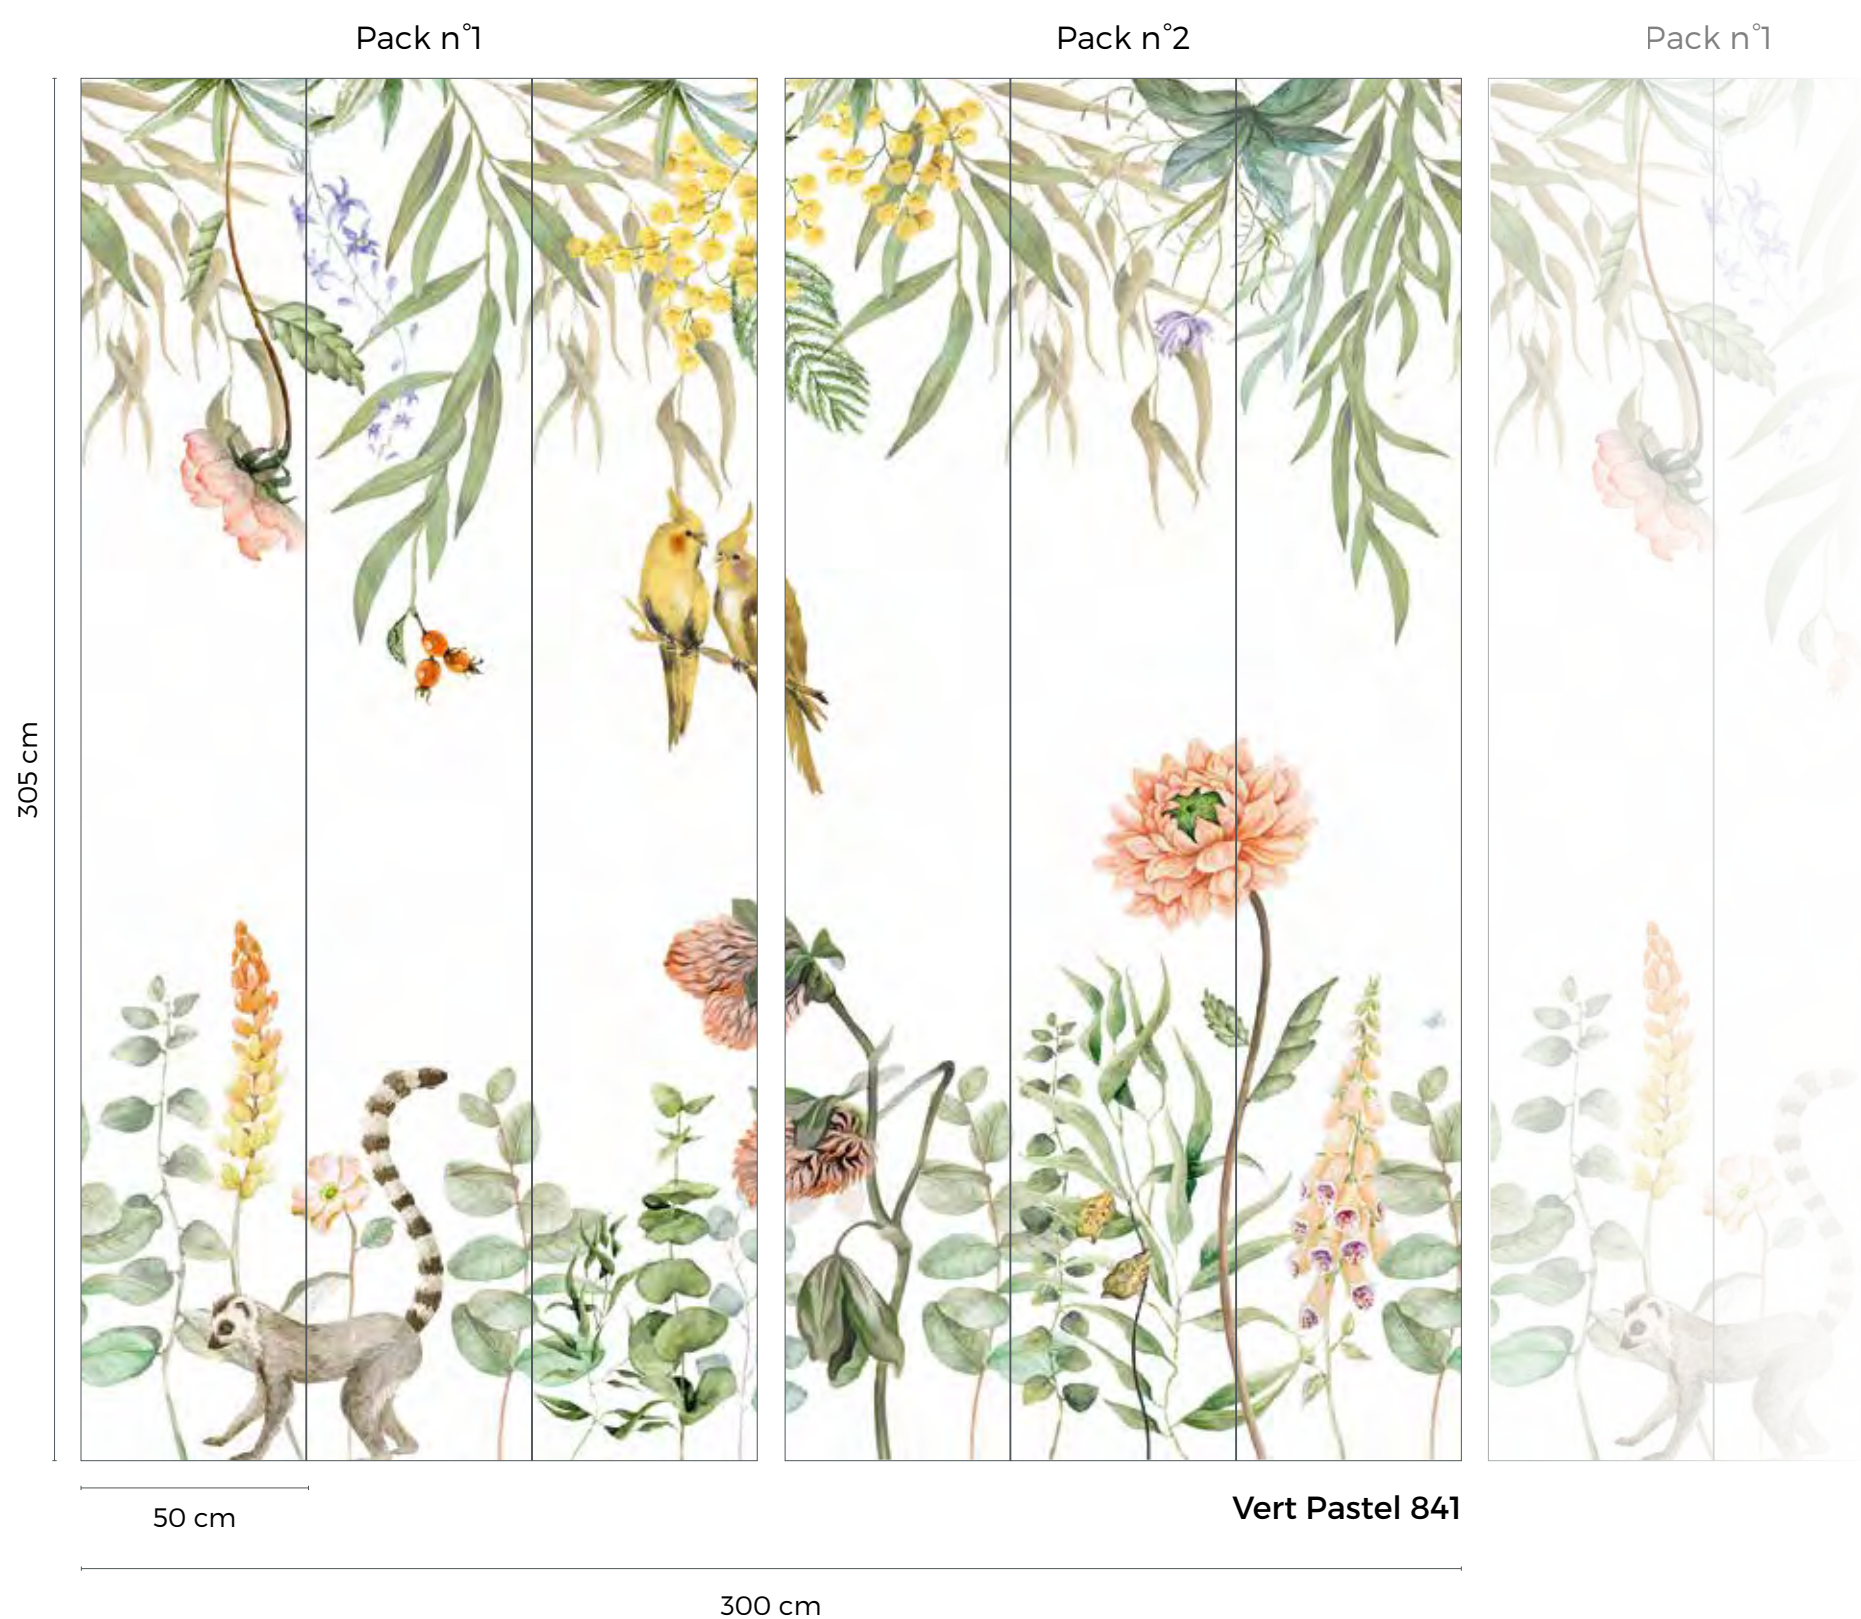

ALICE

PACKS ORIGINS

FORMAT & RACCORD

Décor raccordable de 2 packs : L 300 x H 305 cm

Chaque pack peut être vendu individuellement

Raccord : les packs n°1 et n°2 se raccordent à l'infini
(attention à respecter des bords identiques).

SIZE & REPEAT

Connecting wallpanel of 2 packs : W 300 x H 305 cm

Available for sale individually

Repeat: Packs n°1 and n°2 can be connected endlessly
(be careful to respect identical bords).

CARACTÉRISTIQUES

Papier peint intissé lavable : WallDecor MAT 155g

Fabriqué en France

CARACTÉRISTIQUES

Matt washable non-woven wallpaper 155g

Made in France