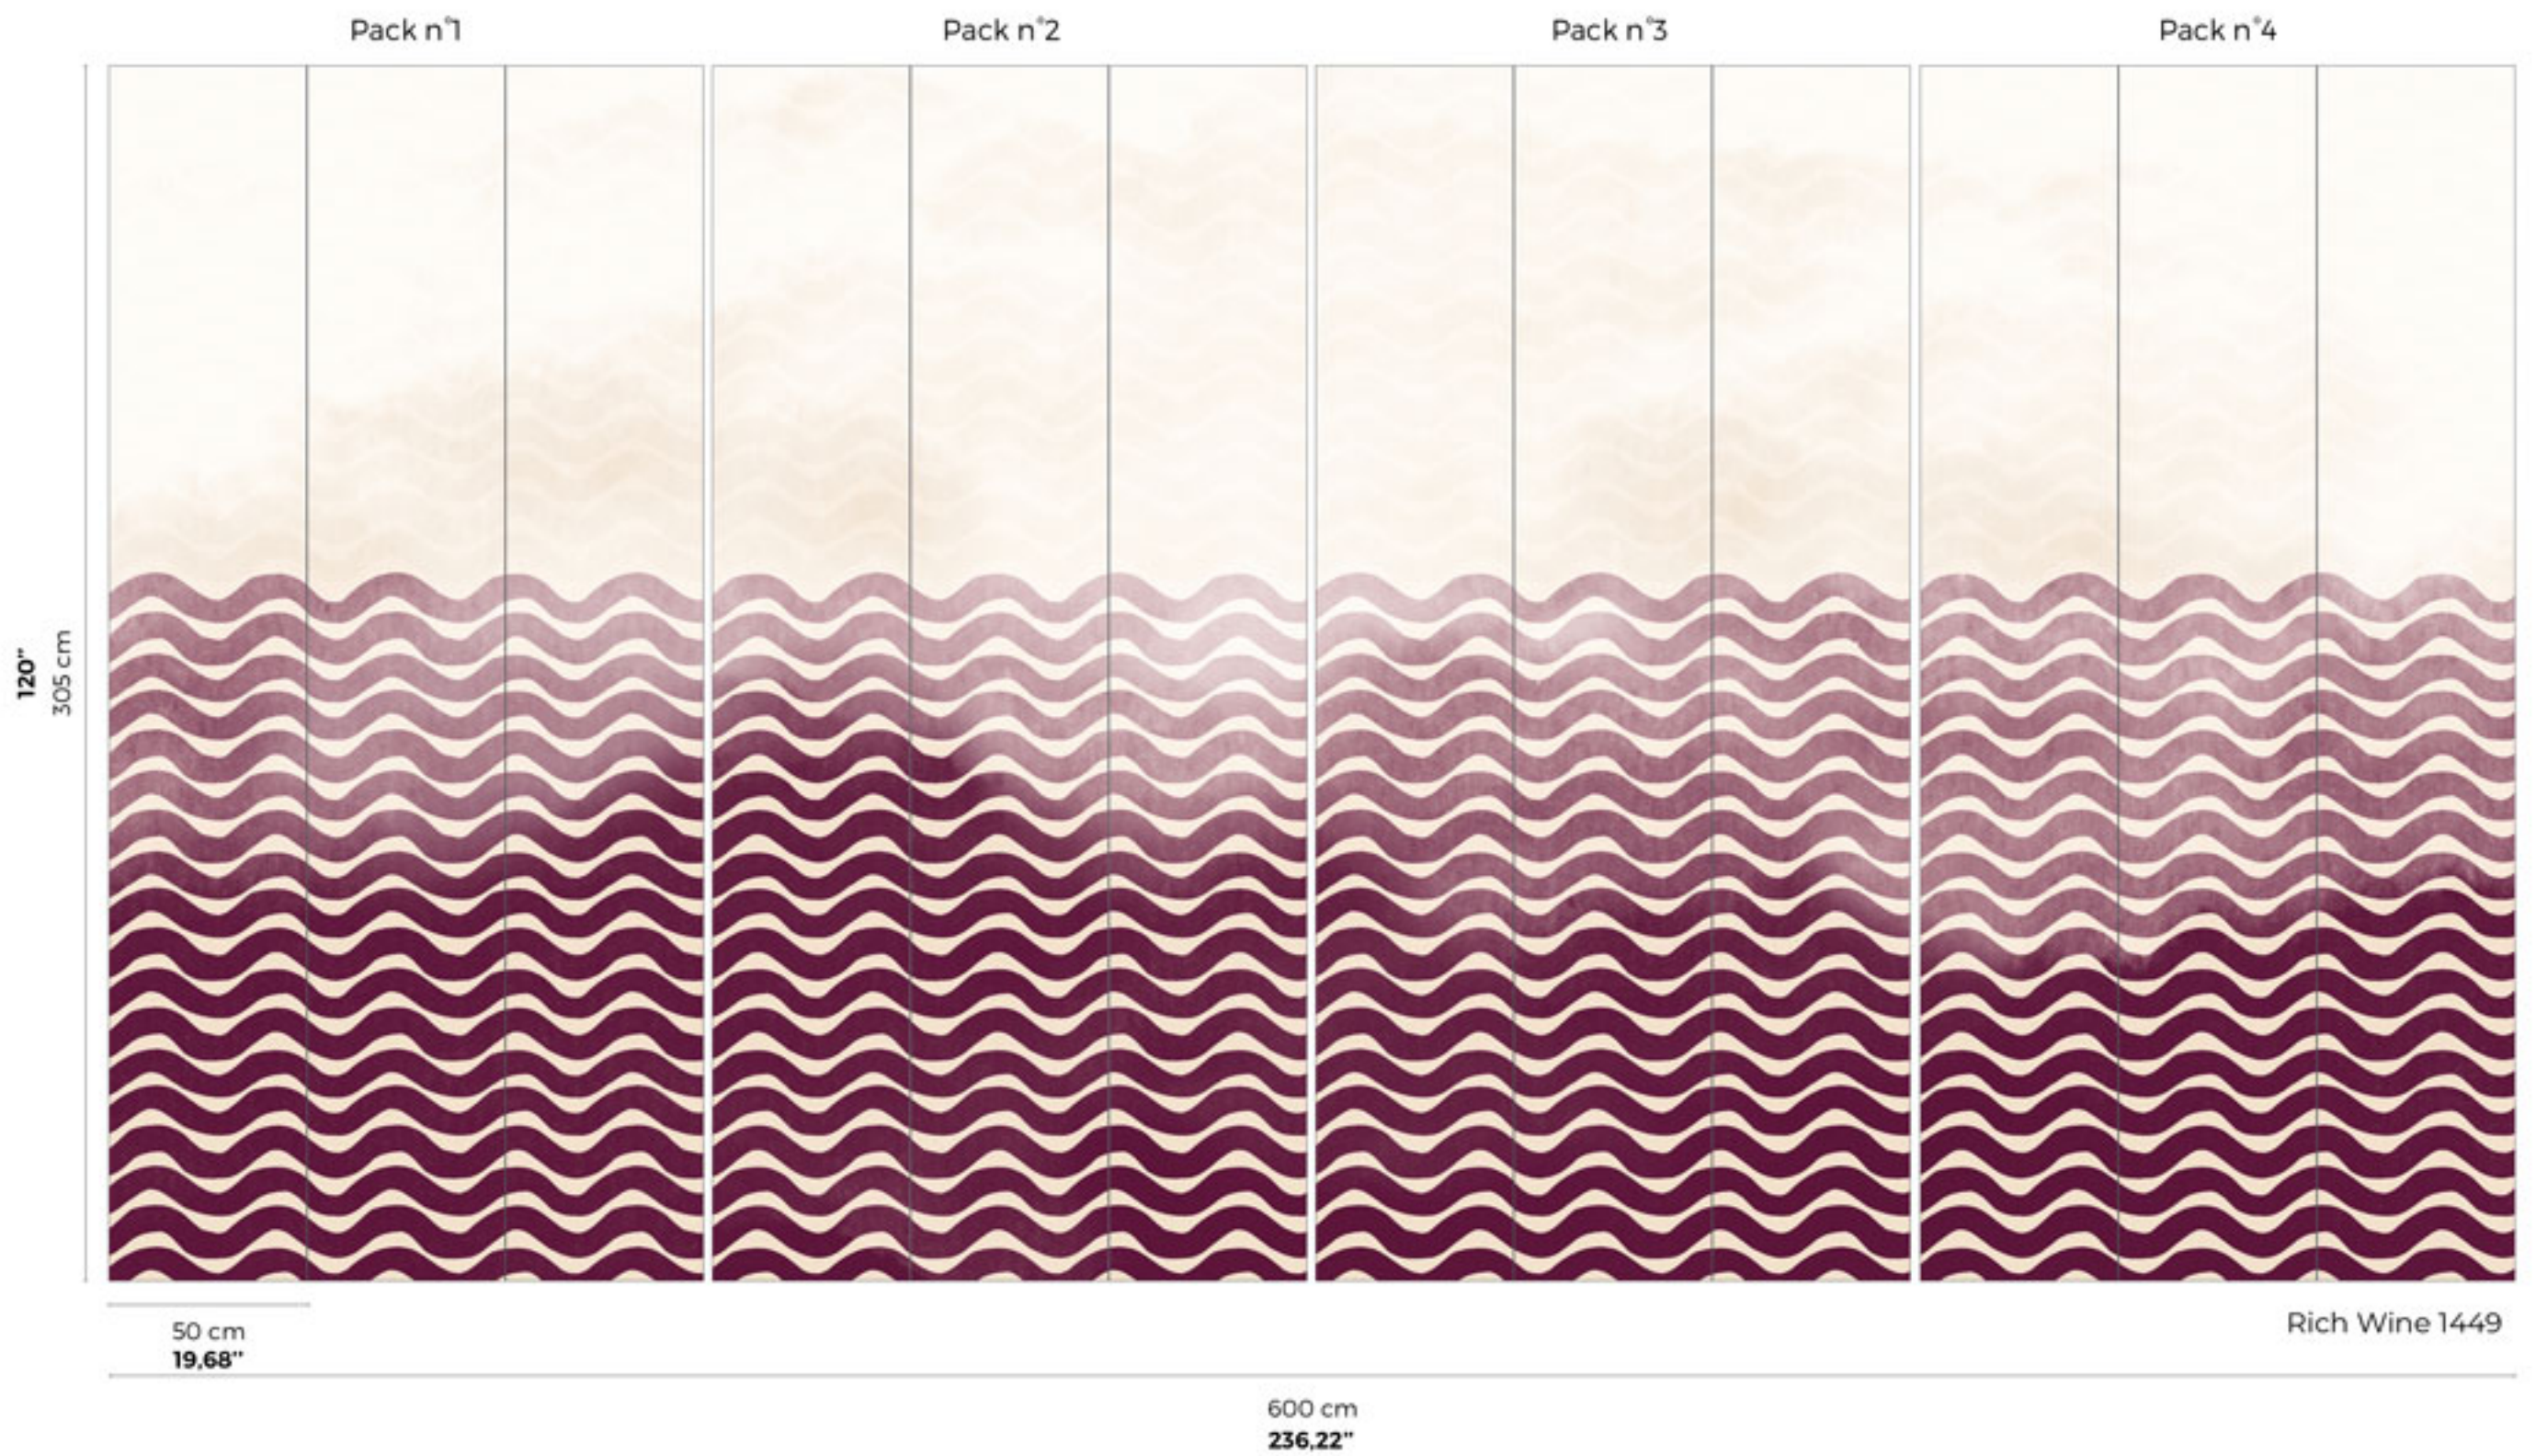

ONA

FORMAT & RACCORD

Packs vendu individuellement, respectez les n° de bain.

Le design est conçu pour convenir à des murs entre H200 et H300 cm de hauteur suivant le modèle.

Raccord : les packs se raccordent à l'infini pour convenir à toutes longueurs de mur

CARACTÉRISTIQUES

- Papier peint intissé Mat lavable 155g
- Pose facile, encoller que le mur

SIZE & REPEAT

Sets sold individually, please respect bath numbers

The design is suitable for walls between 200 and 300 cm depending on the model.

Repeat : Sets can be infinitely connected to suit any wall length

CARACTÉRISTIQUES

- Matt washable non-woven wallpaper 155g
- Easy to install, glue only the wall

Fabriqué en France - Made In France

PAPERMINT