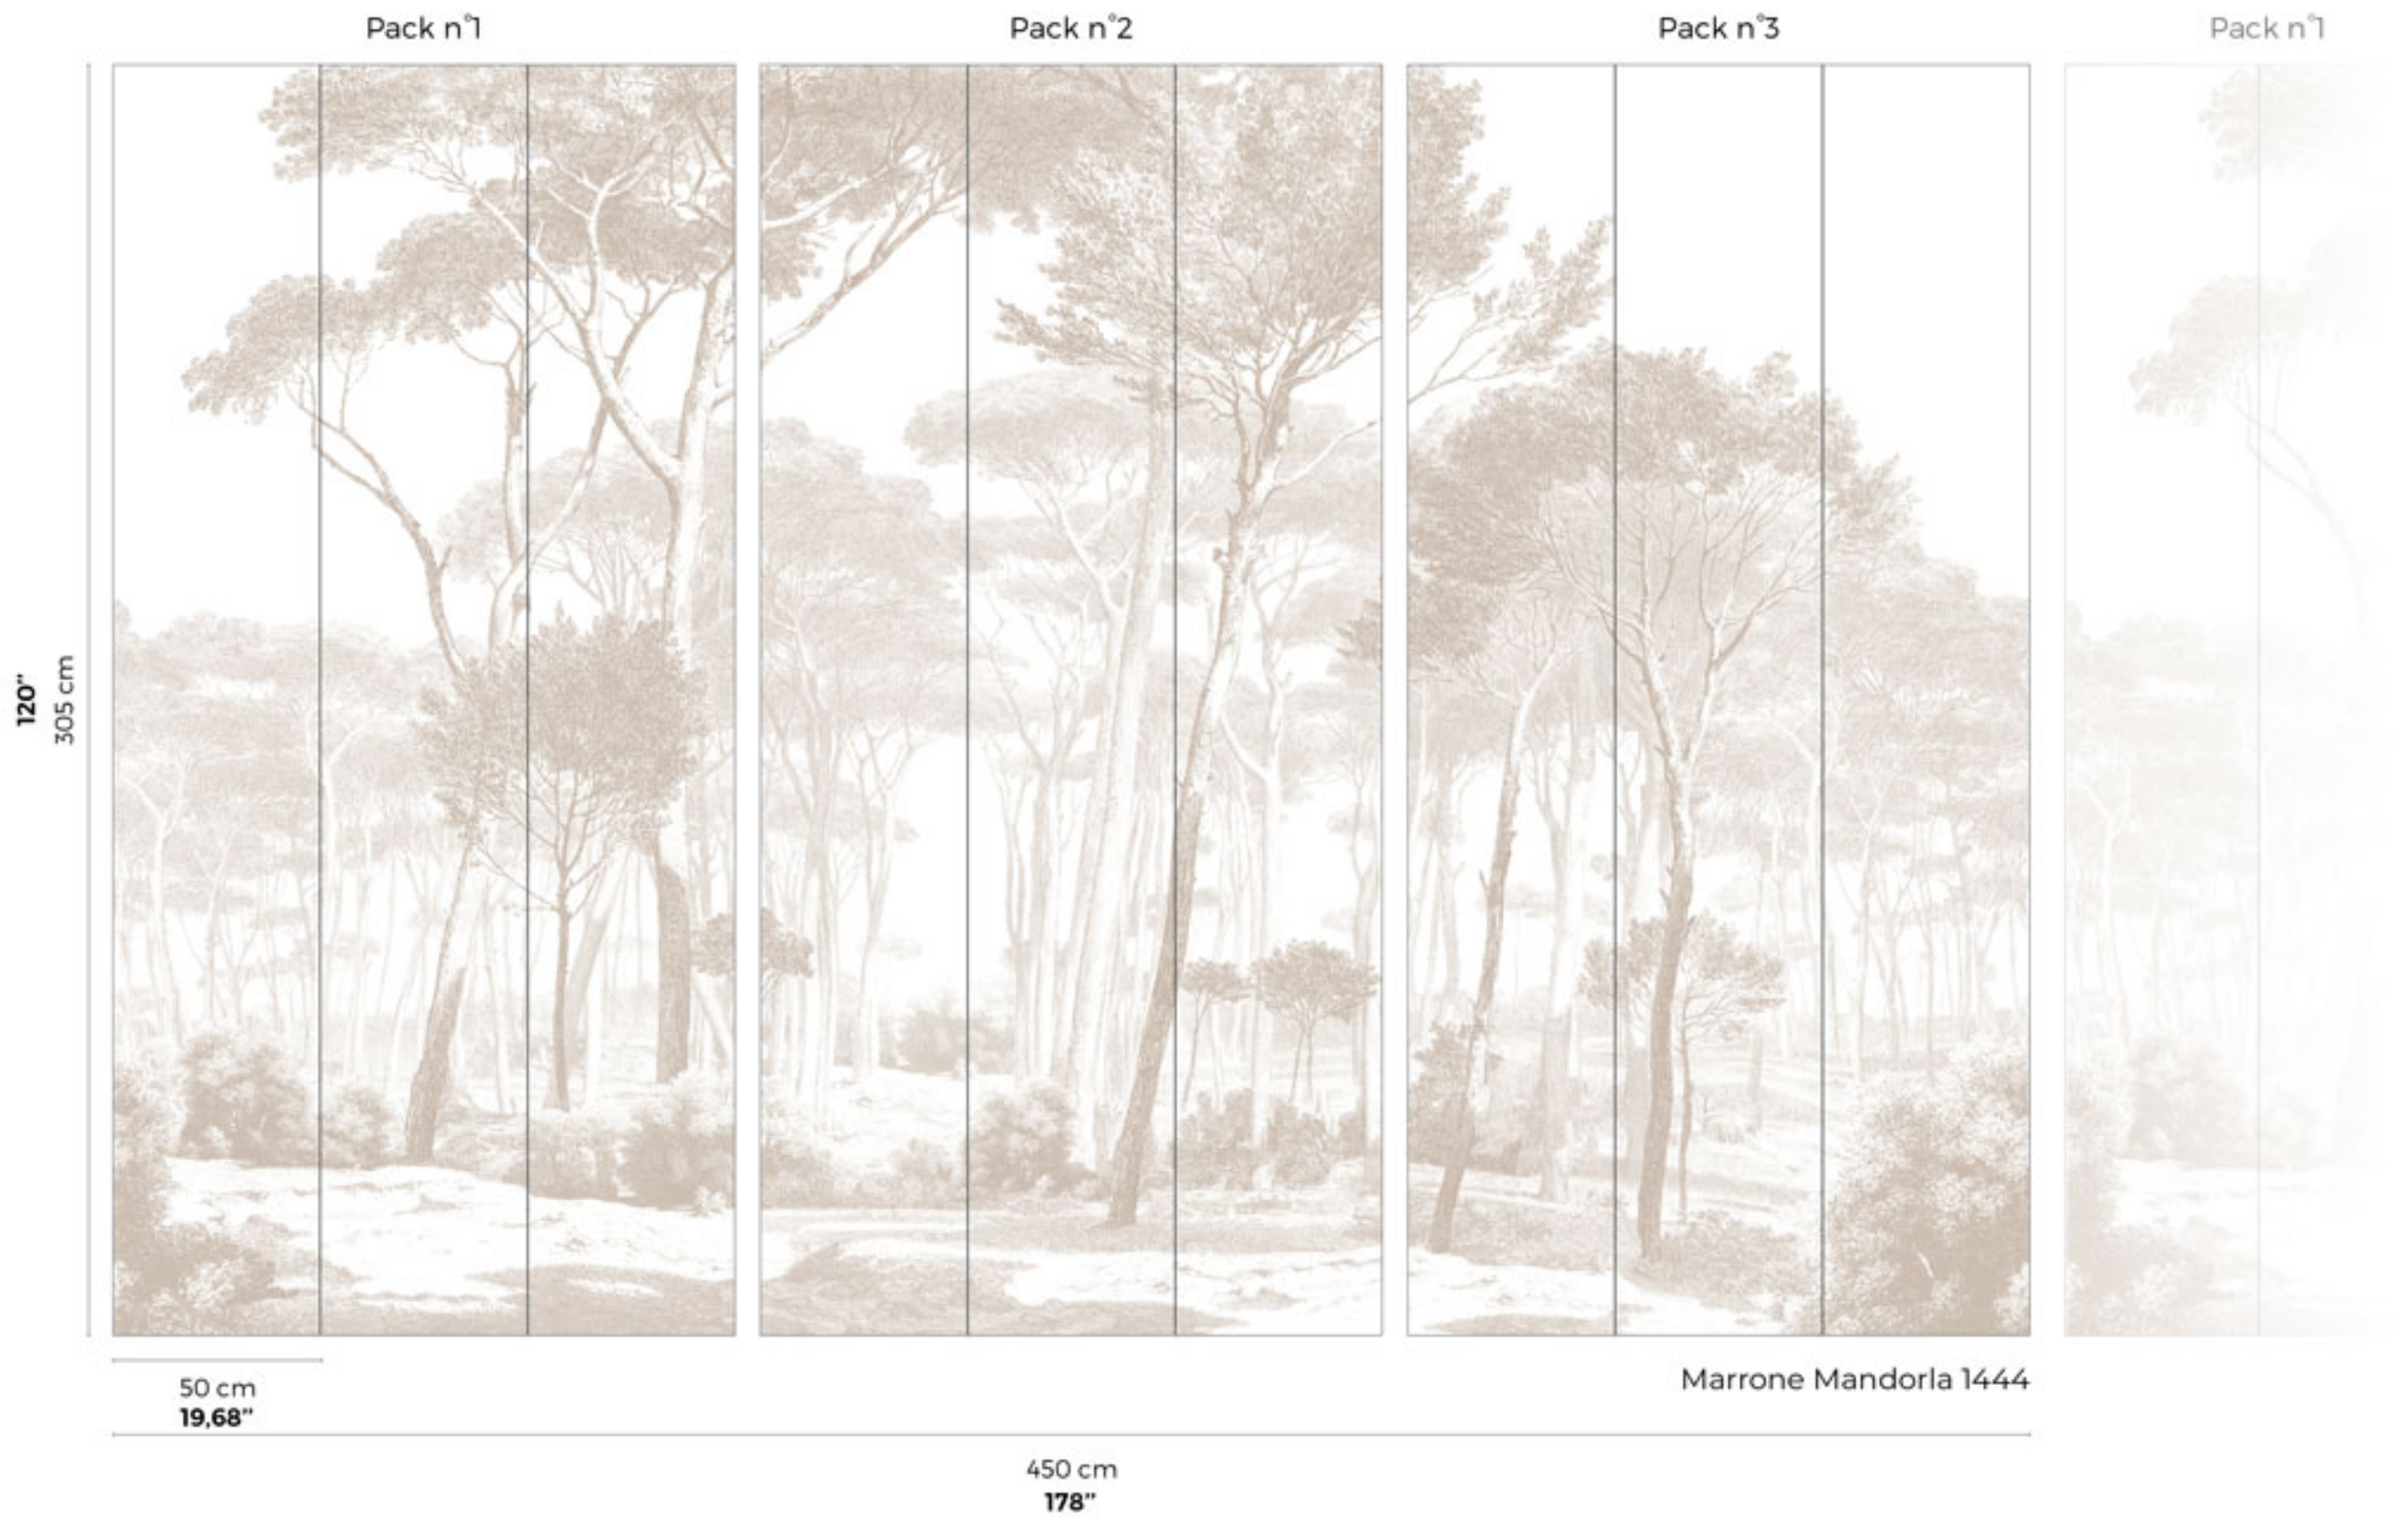

PINETA MARZINI

FORMAT & RACCORD

Packs vendu individuellement, respectez les n° de bain.

Le design est conçu pour convenir à des murs entre H200 et H300 cm de hauteur suivant le modèle.

Raccord : les packs se raccordent à l'infini pour convenir à toutes longueurs de mur

CARACTÉRISTIQUES

- Papier peint intissé Mat lavable 155g
- Pose facile, encoller que le mur

SIZE & REPEAT

Sets sold individually, please respect bath numbers

The design is suitable for walls between 200 and 300 cm depending on the model.

Repeat : Sets can be infinitely connected to suit any wall length

CARACTÉRISTIQUES

- Matt washable non-woven wallpaper 155g
- Easy to install, glue only the wall

Fabriqué en France - Made In France

PAPERMINT