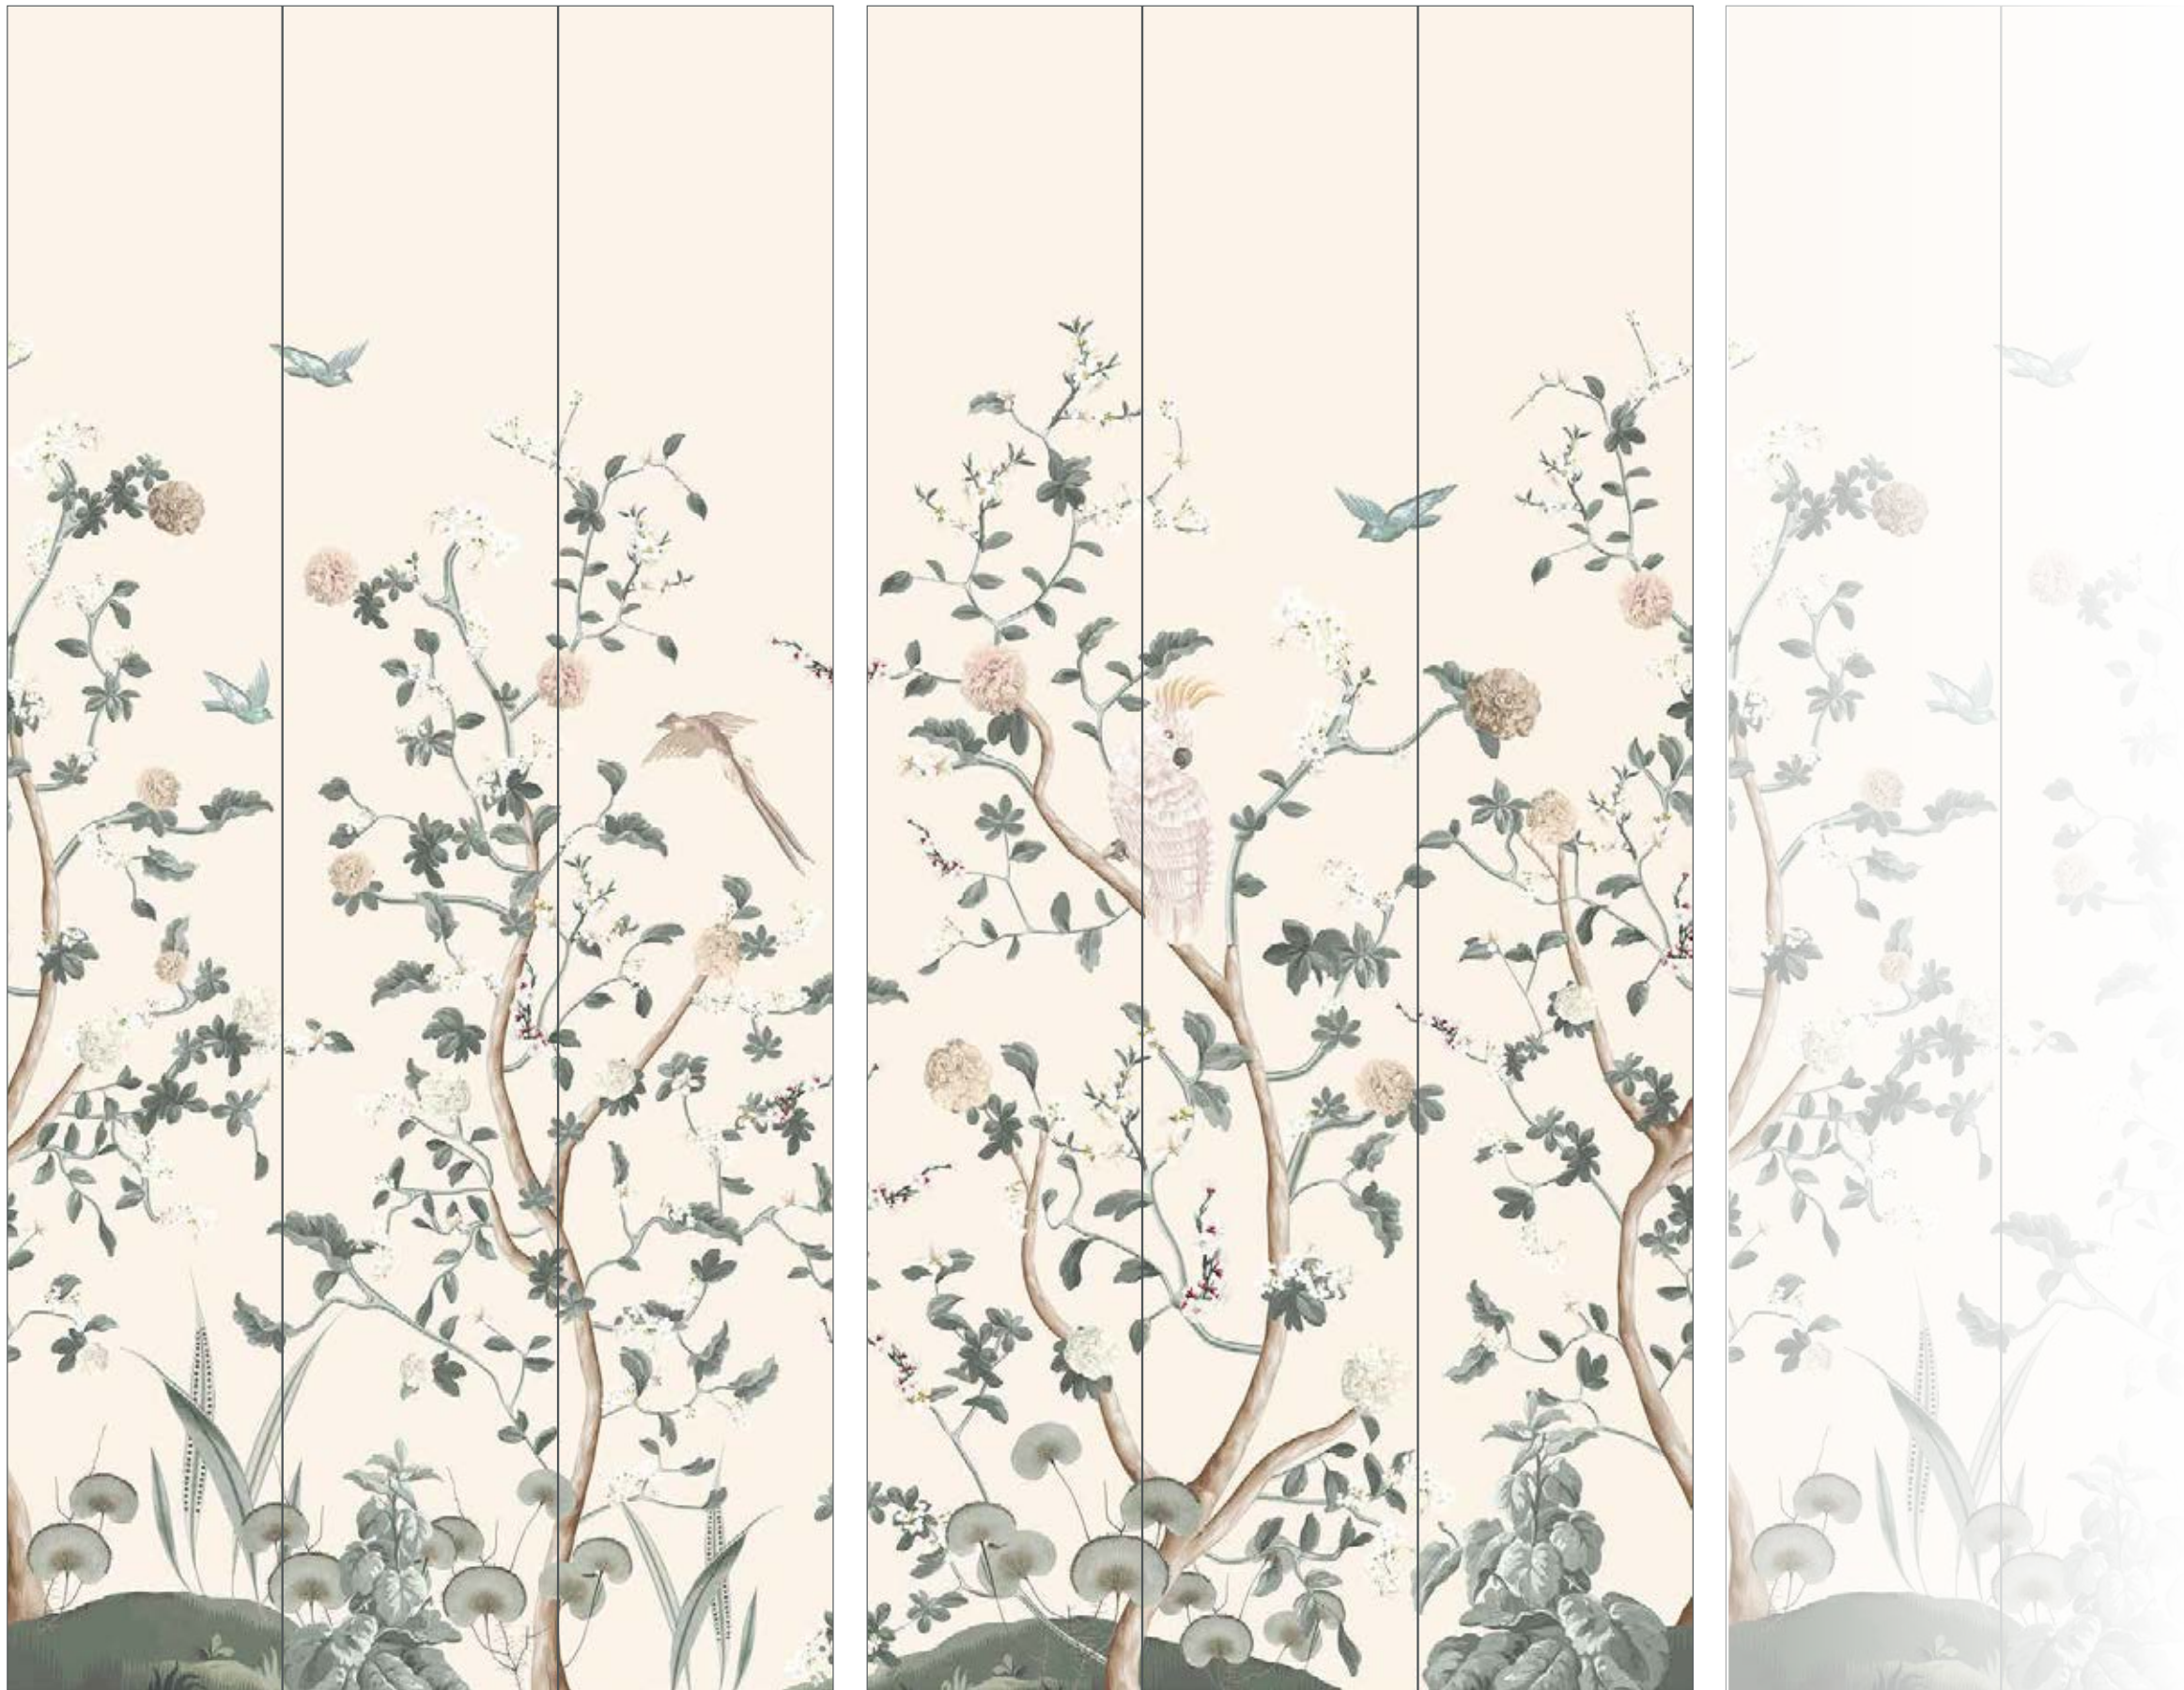

CHINOISERIE

Pack n°1

Pack n°2

Pack n°1

120"
305 cm

50 cm
19,68"

Plume 1308

300 cm
118"

FORMAT & RACCORD

Packs vendu individuellement, respectez les n° de bain.

Le design est conçu pour convenir à des murs entre H200 et H300 cm de hauteur suivant le modèle.

Raccord : les packs se raccordent à l'infini pour convenir à toutes longueurs de mur

CARACTÉRISTIQUES

- Papier peint intissé Mat lavable 155g
- Pose facile, encoller que le mur

SIZE & REPEAT

Sets sold individually, please respect bath numbers

The design is suitable for walls between 200 and 300 cm depending on the model.

Repeat : Sets can be infinitely connected to suit any wall length

CARACTÉRISTIQUES

- Matt washable non-woven wallpaper 155g
- Easy to install, glue only the wall

Fabriqué en France - Made In France

PAPERMINT