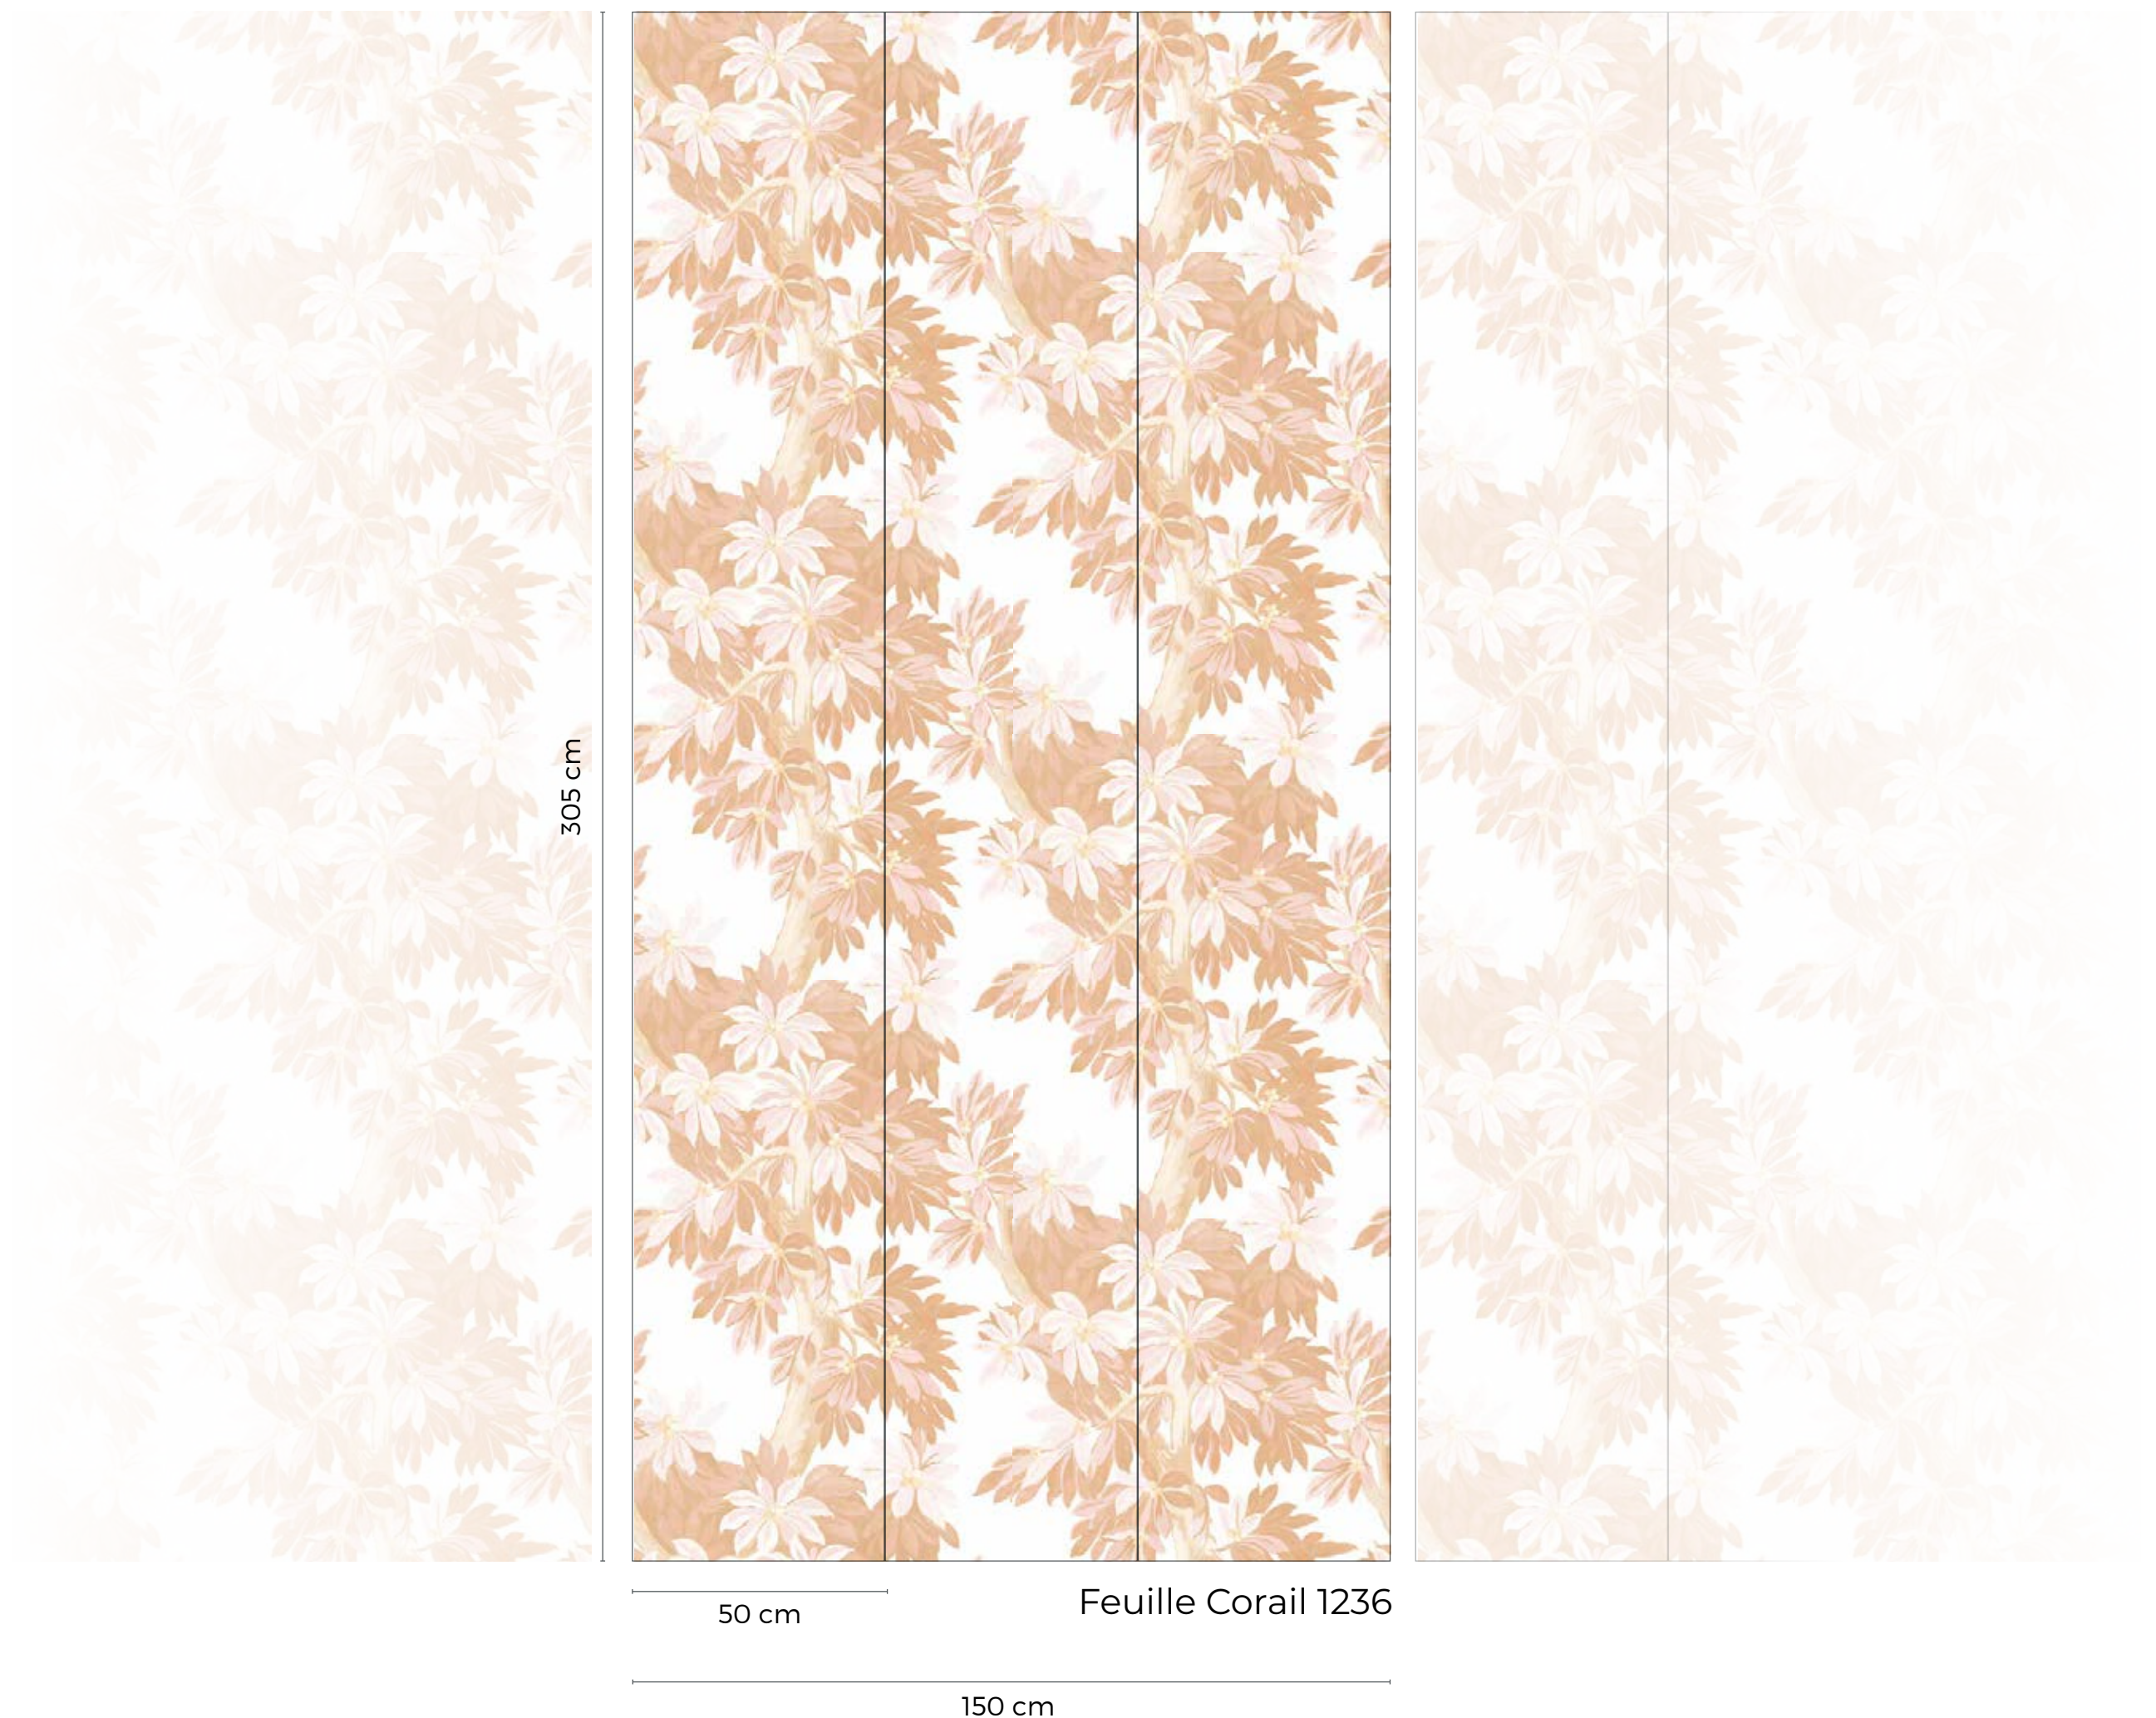

OMBRAGE

FRESQUE PACK

Pack n°1

Pack n°1

FORMAT & RACCORD

Packs vendu individuellement, respectez les n° de bain.

Le design est conçu pour convenir à des murs entre H200 et H300 cm de hauteur suivant le modèle.

Raccord : les packs se raccordent à l'infini pour convenir à toutes longueurs de mur

CARACTÉRISTIQUES

- Papier peint intissé Mat lavable 155g
- Pose facile, encoller que le mur

SIZE & REPEAT

Sets sold individually, please respect bath numbers

The design is suitable for walls between 200 and 300 cm depending on the model.

Repeat : Sets can be infinitely connected to suit any wall length

CARACTÉRISTIQUES

- Matt washable non-woven wallpaper 155g
- Easy to install, glue only the wall

Fabriqué en France - Made In France

PAPERMINT