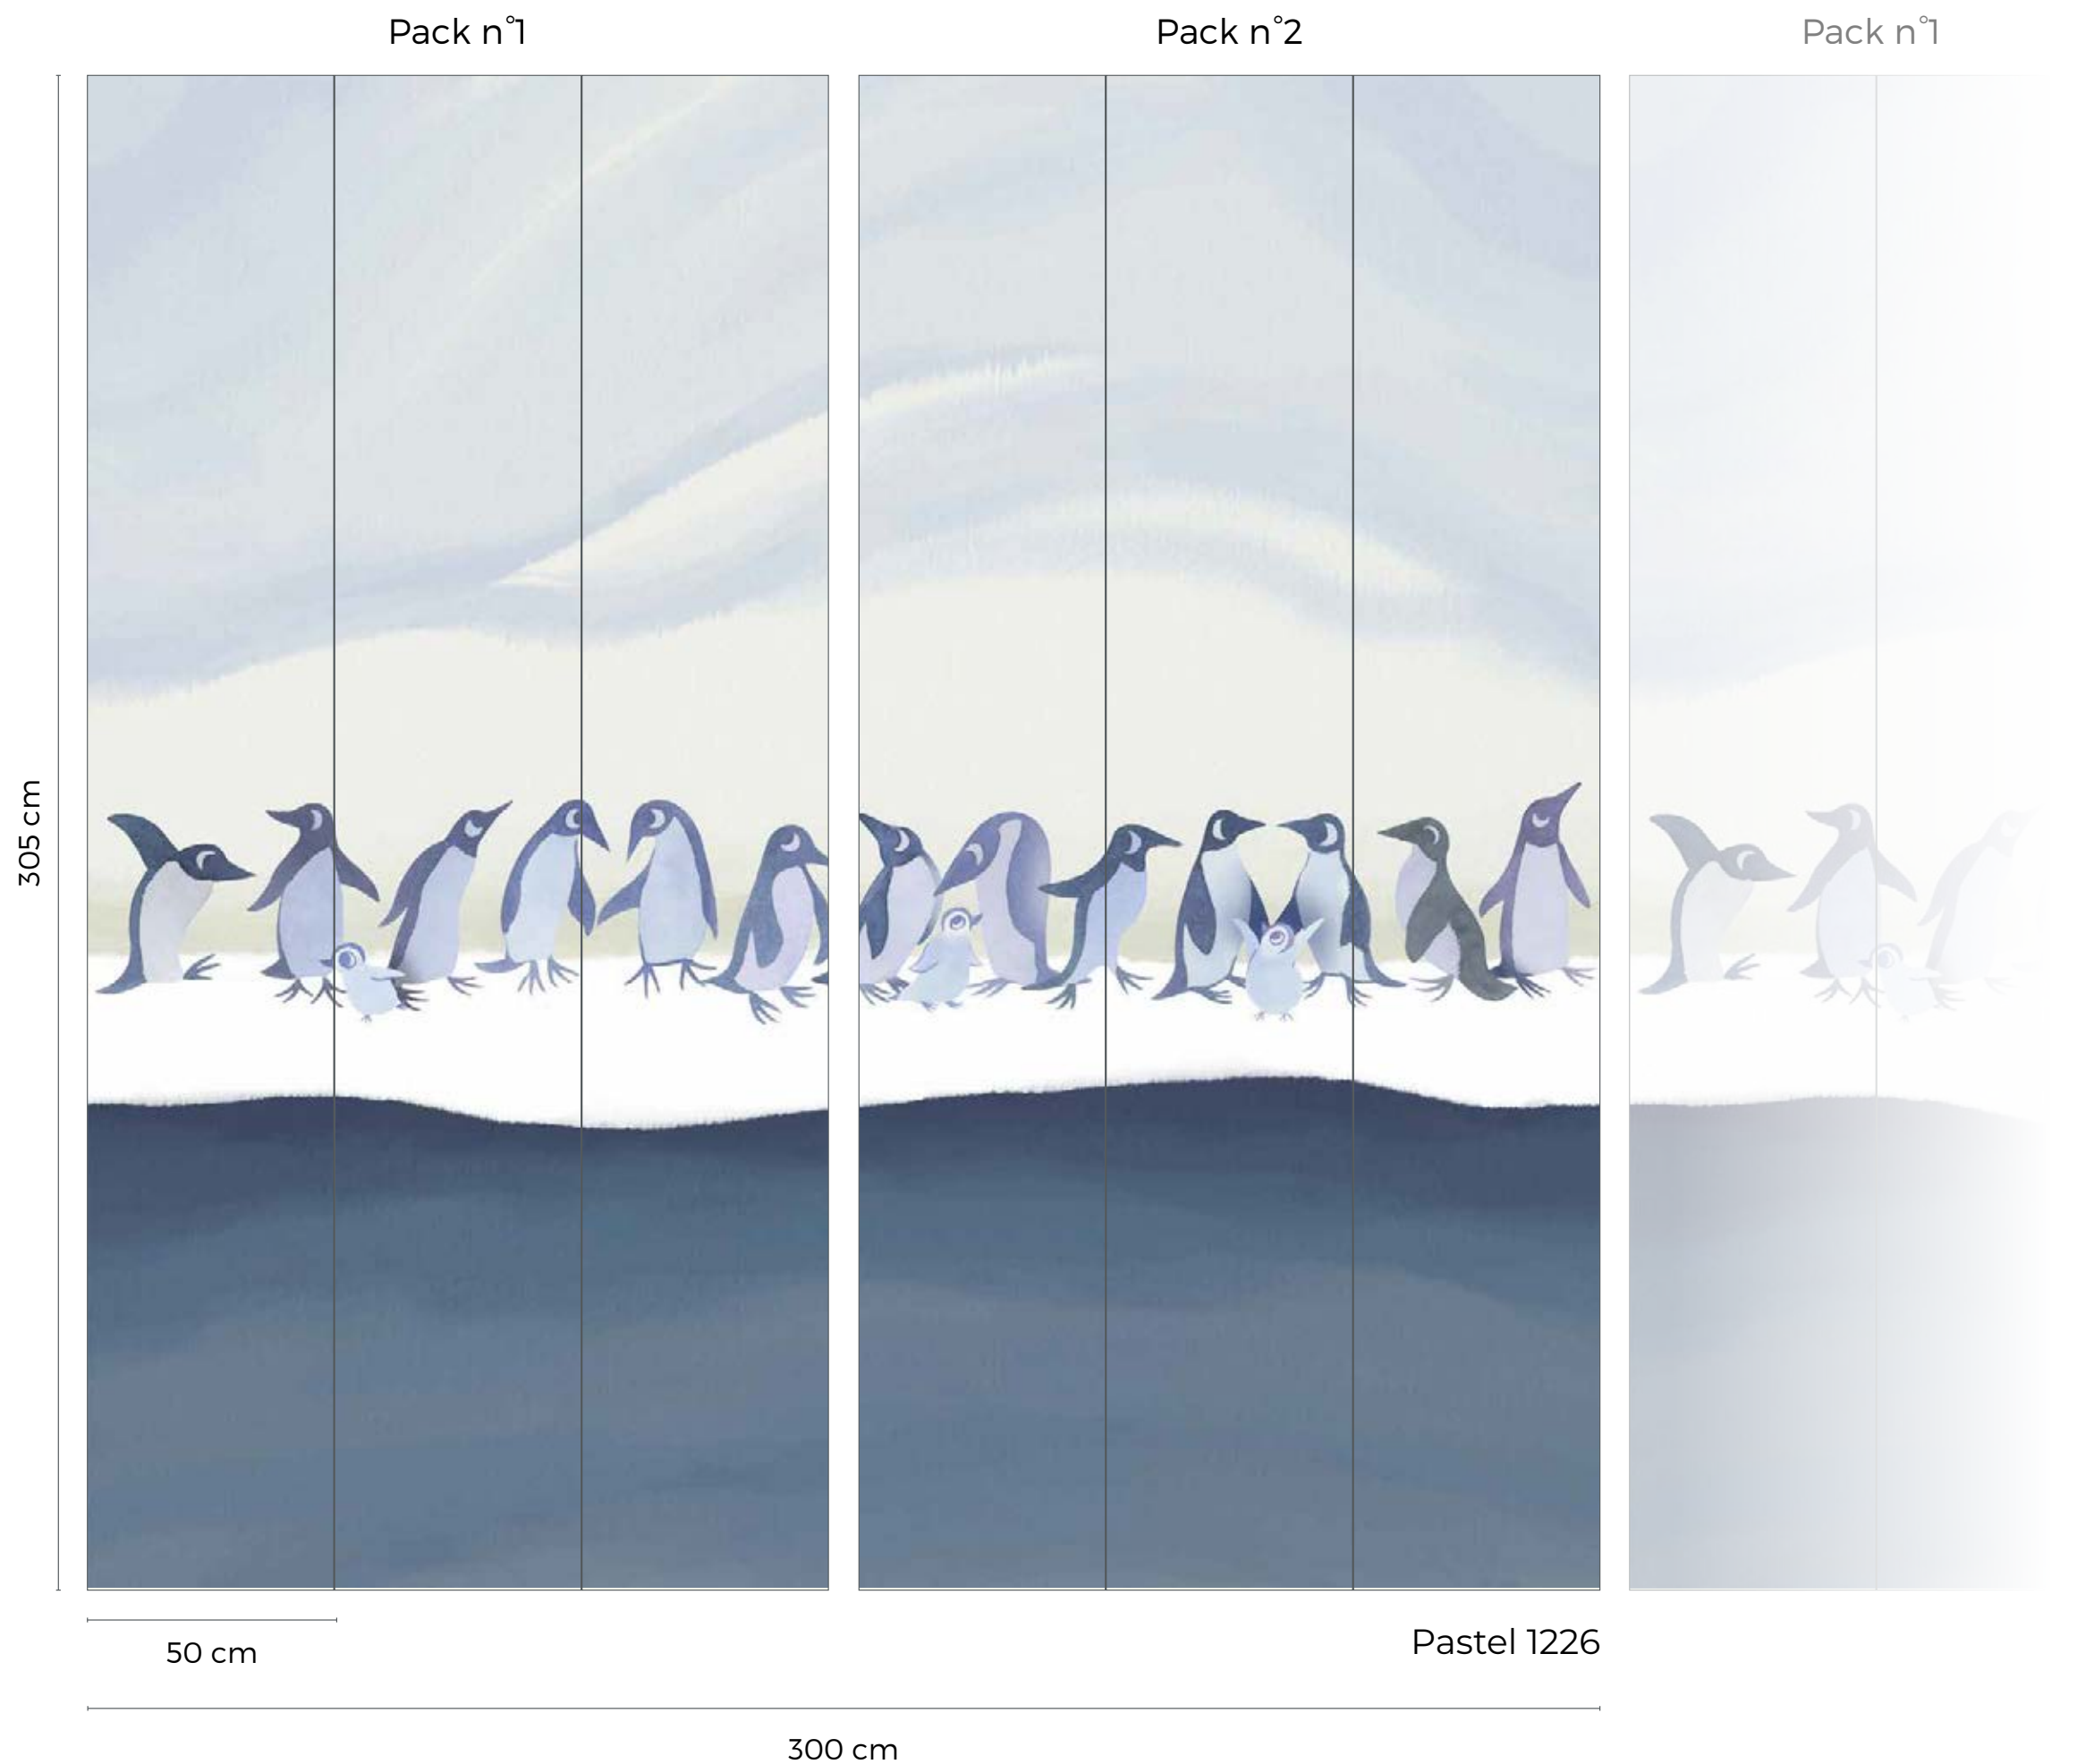

LA BANQUISE

FRESQUE PACK

FORMAT & RACCORD

Packs vendu individuellement, respectez les n° de bain.

Le design est conçu pour convenir à des murs entre H200 et H300 cm de hauteur suivant le modèle.

Raccord : les packs se raccordent à l'infini pour convenir à toutes longueurs de mur

CARACTÉRISTIQUES

- Papier peint intissé Mat lavable 155g
- Pose facile, encoller que le mur

SIZE & REPEAT

Sets sold individually, please respect bath numbers

The design is suitable for walls between 200 and 300 cm depending on the model.

Repeat : Sets can be infinitely connected to suit any wall length

CARACTÉRISTIQUES

- Matt washable non-woven wallpaper 155g
- Easy to install, glue only the wall

Fabriqué en France - Made In France

PAPERMINT