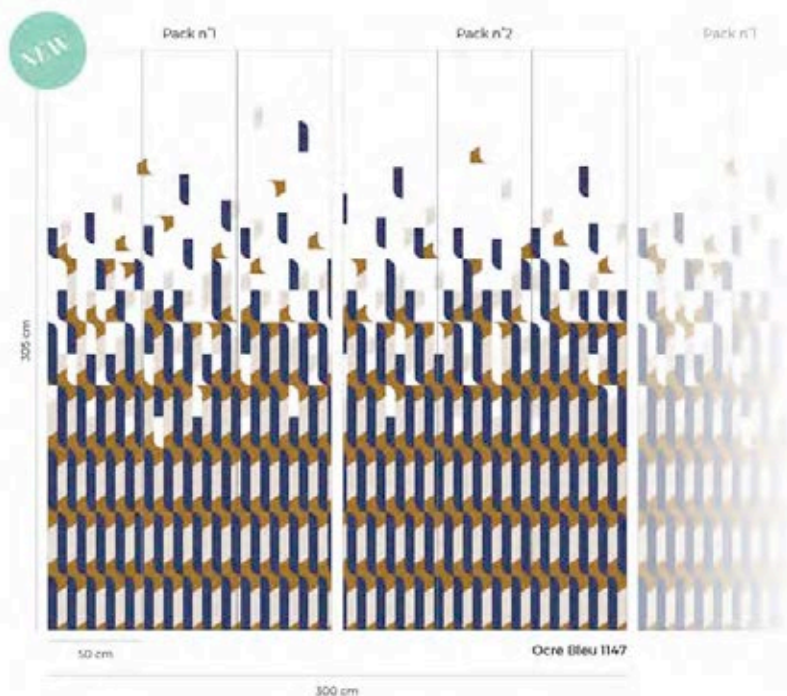

ALMA

PACKS ORIGINS

FORMAT & RACCORD

Décor raccordable de 2 packs : L 300 x H 305 cm
Chaque pack peut être vendu individuellement
Raccord : les packs n°1 et n°2 se raccordent à l'infini
(attention à respecter des bords identiques)

CARACTÉRISTIQUES

Papier peint tissé lavable - WallDecor MAT 155g
Fabriqué en France

SIZE & REPEAT

Connecting wallpanel of 2 packs : W 300 x H 305 cm
Available for sale individually
Repeat: Packs n°1 and n°2 can be connected endlessly
(be careful to respect identical bords)

CARACTÉRISTIQUES

Matt washable non-woven wallpaper 155g
Made in France