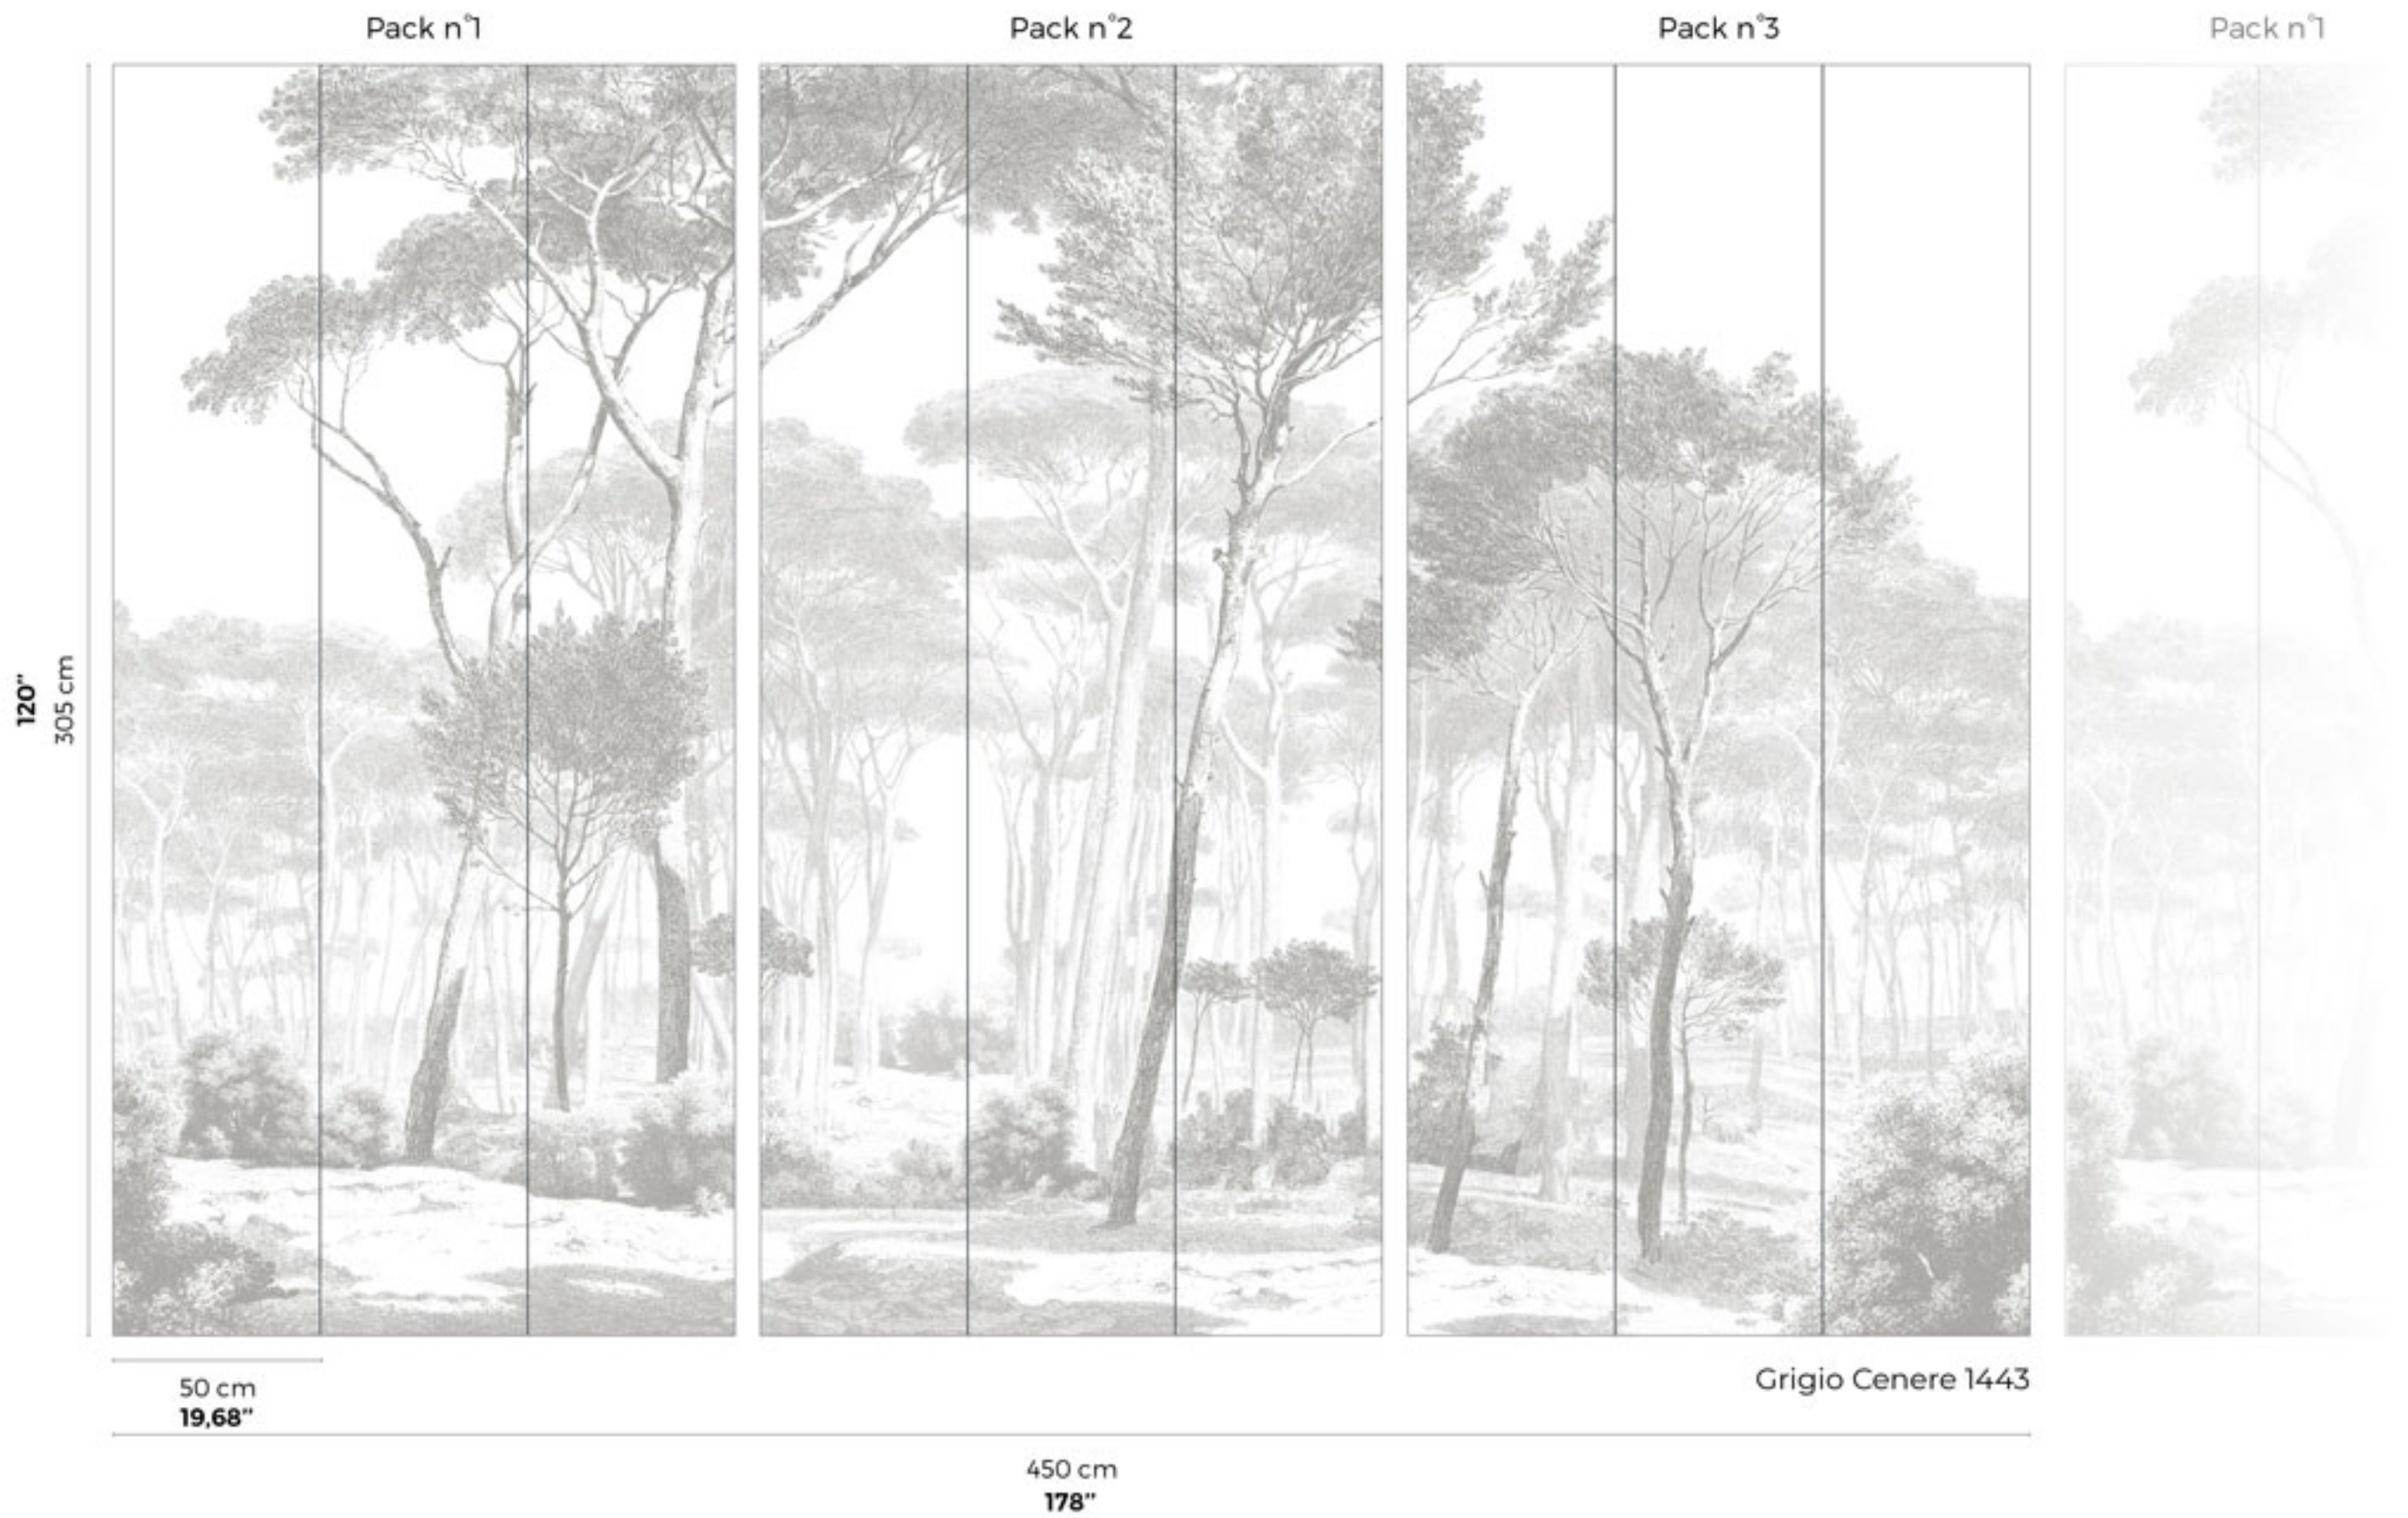

PINETA MARZINI

FORMAT & RACCORD

Packs vendu individuellement, respectez les n° de bain.

Le design est conçu pour convenir à des murs entre H200 et H300 cm de hauteur suivant le modèle.

Raccord : les packs se raccordent à l'infini pour convenir à toutes longueurs de mur

CARACTÉRISTIQUES

- Papier peint intissé Mat lavable 155g
- Pose facile, encoller que le mur

SIZE & REPEAT

Sets sold individually, please respect bath numbers

The design is suitable for walls between 200 and 300 cm depending on the model.

Repeat : Sets can be infinitely connected to suit any wall length

CARACTÉRISTIQUES

- Matt washable non-woven wallpaper 155g
- Easy to install, glue only the wall

Fabriqué en France - Made In France

PAPERMINT