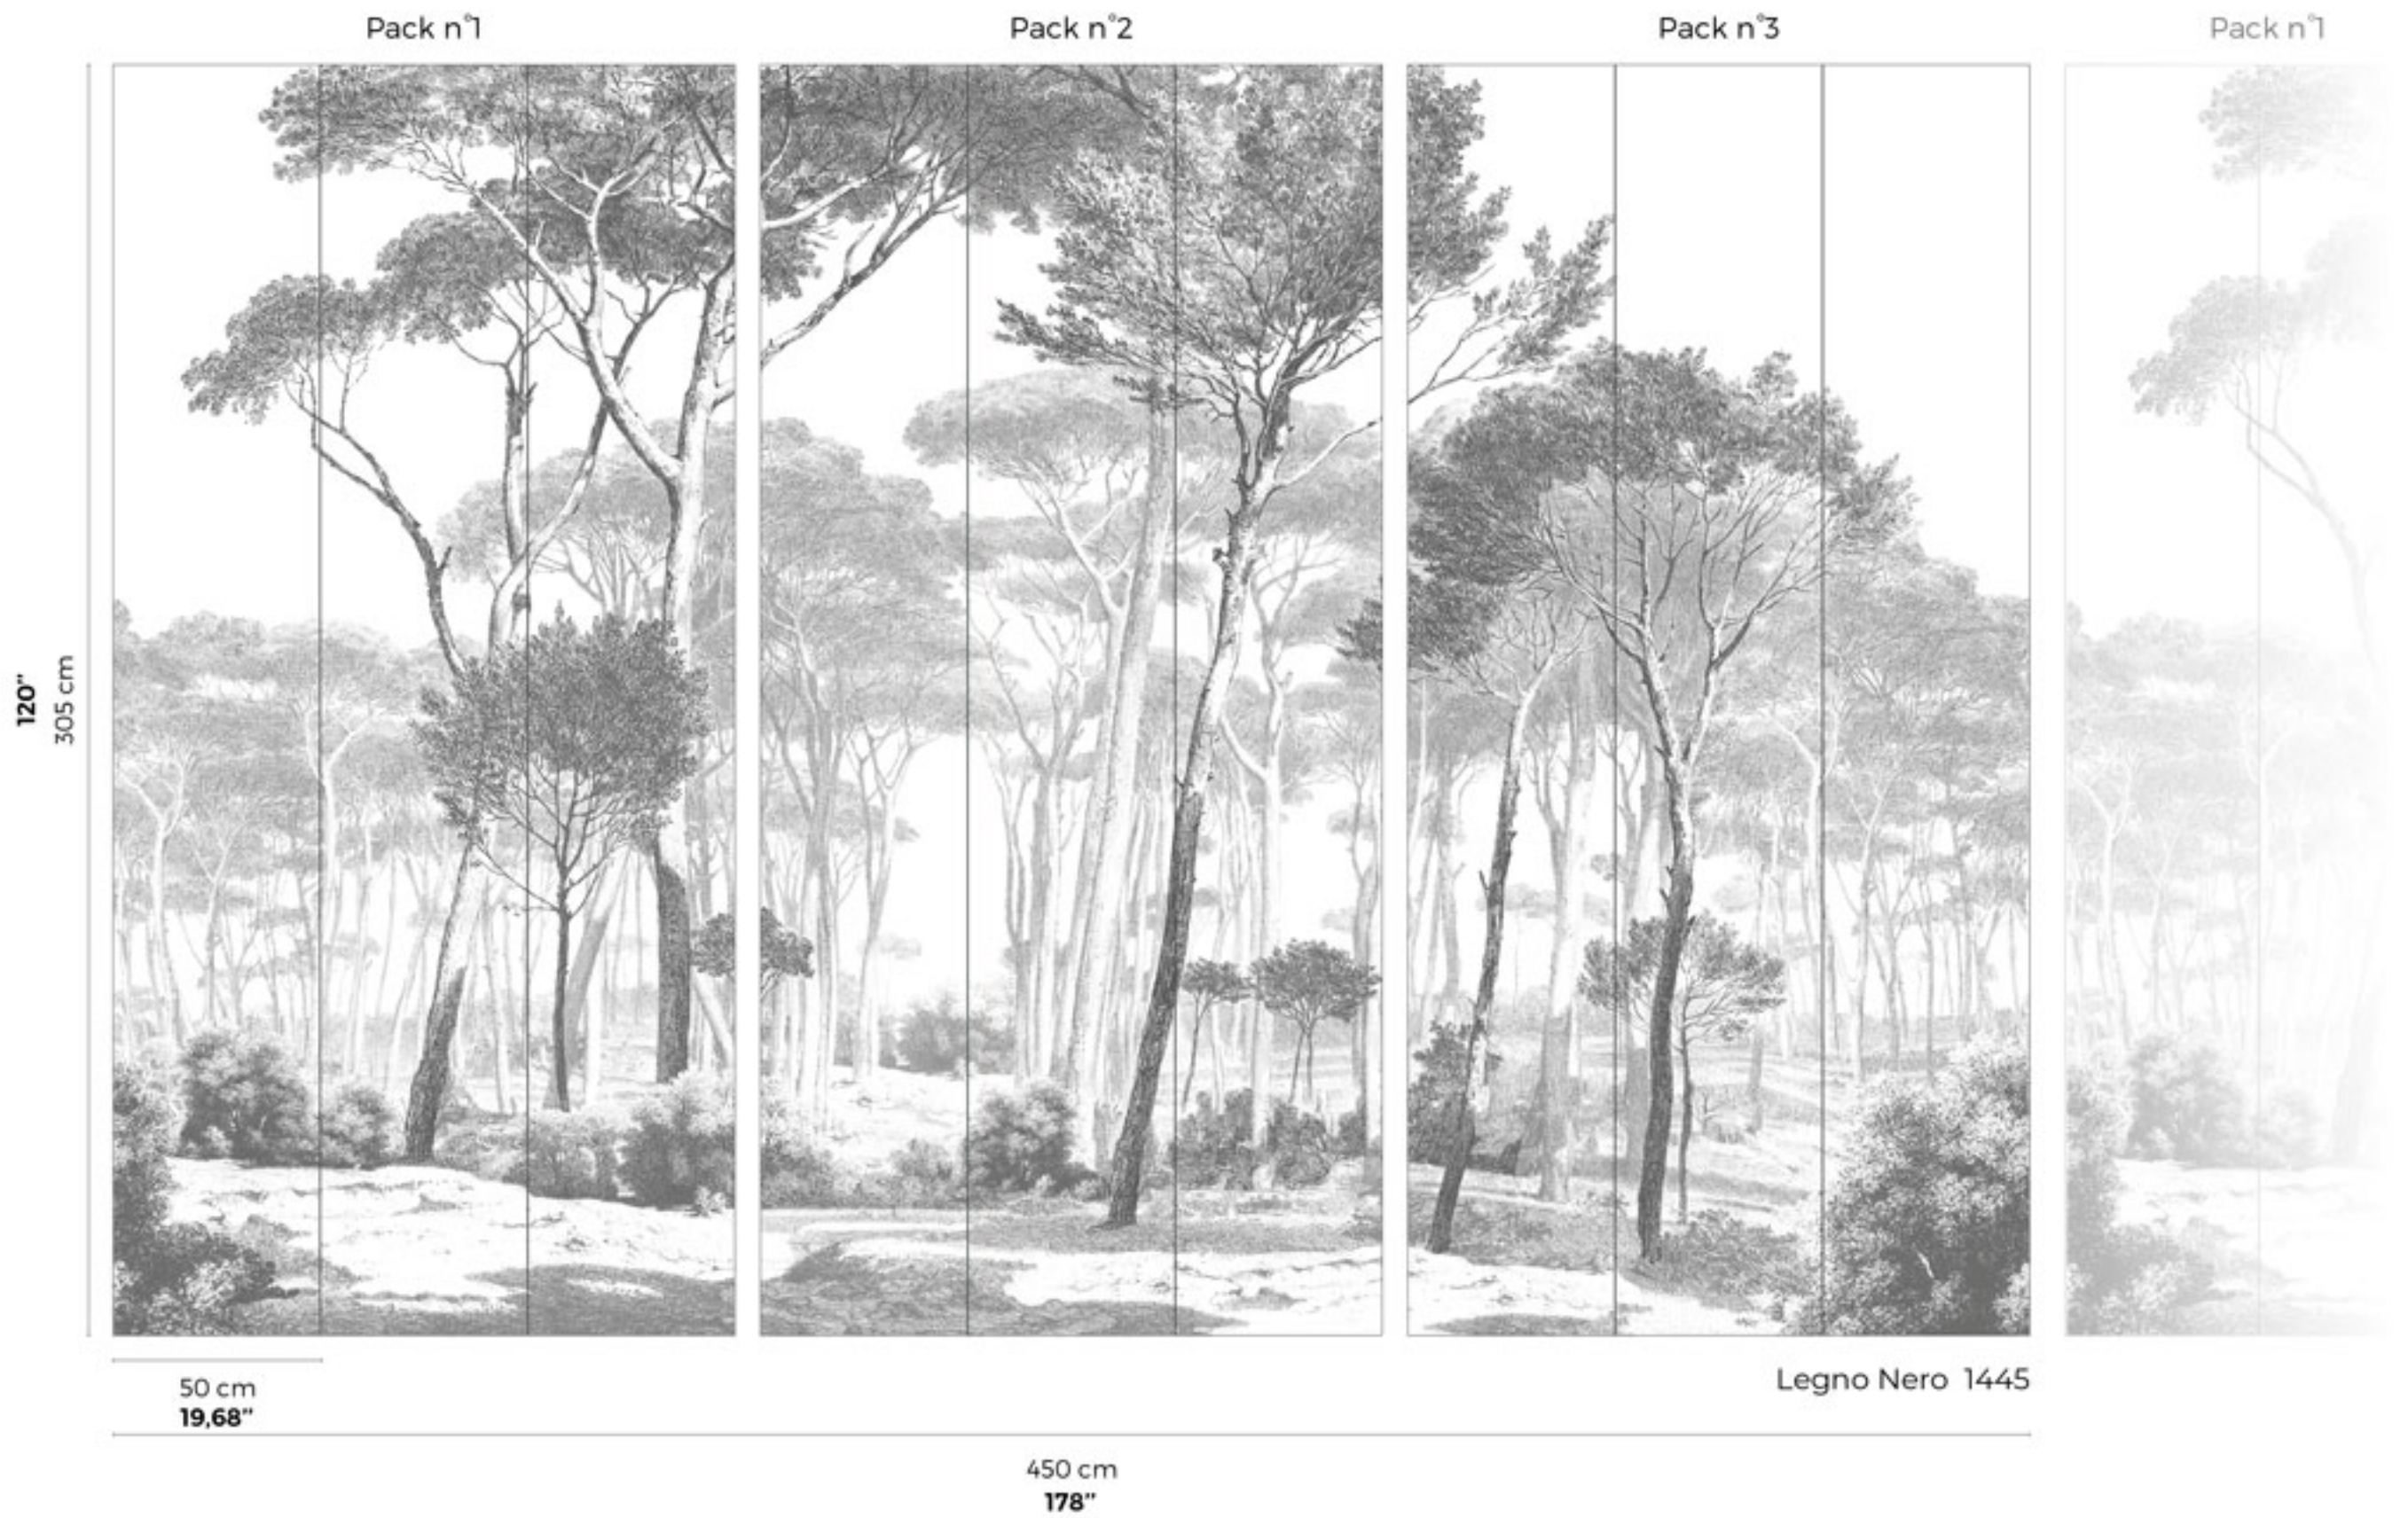

PINETA MARZINI

FORMAT & RACCORD

Packs vendus individuellement, respectez les n° de bain.

Le design est conçu pour convenir à des murs entre H200 et H300 cm de hauteur suivant le modèle.

Raccord : les packs se raccordent à l'infini pour convenir à toutes longueurs de mur

CARACTÉRISTIQUES

- Papier peint tissé Mat lavable 155g
- Pose facile, encoller que le mur

SIZE & REPEAT

Sets sold individually, please respect bath numbers

The design is suitable for walls between 200 and 300 cm depending on the model.

Repeat : Sets can be infinitely connected to suit any wall length

CARACTÉRISTIQUES

- Matt washable non-woven wallpaper 155g
- Easy to install, glue only the wall

Fabriqué en France - Made In France

PAPERMINT