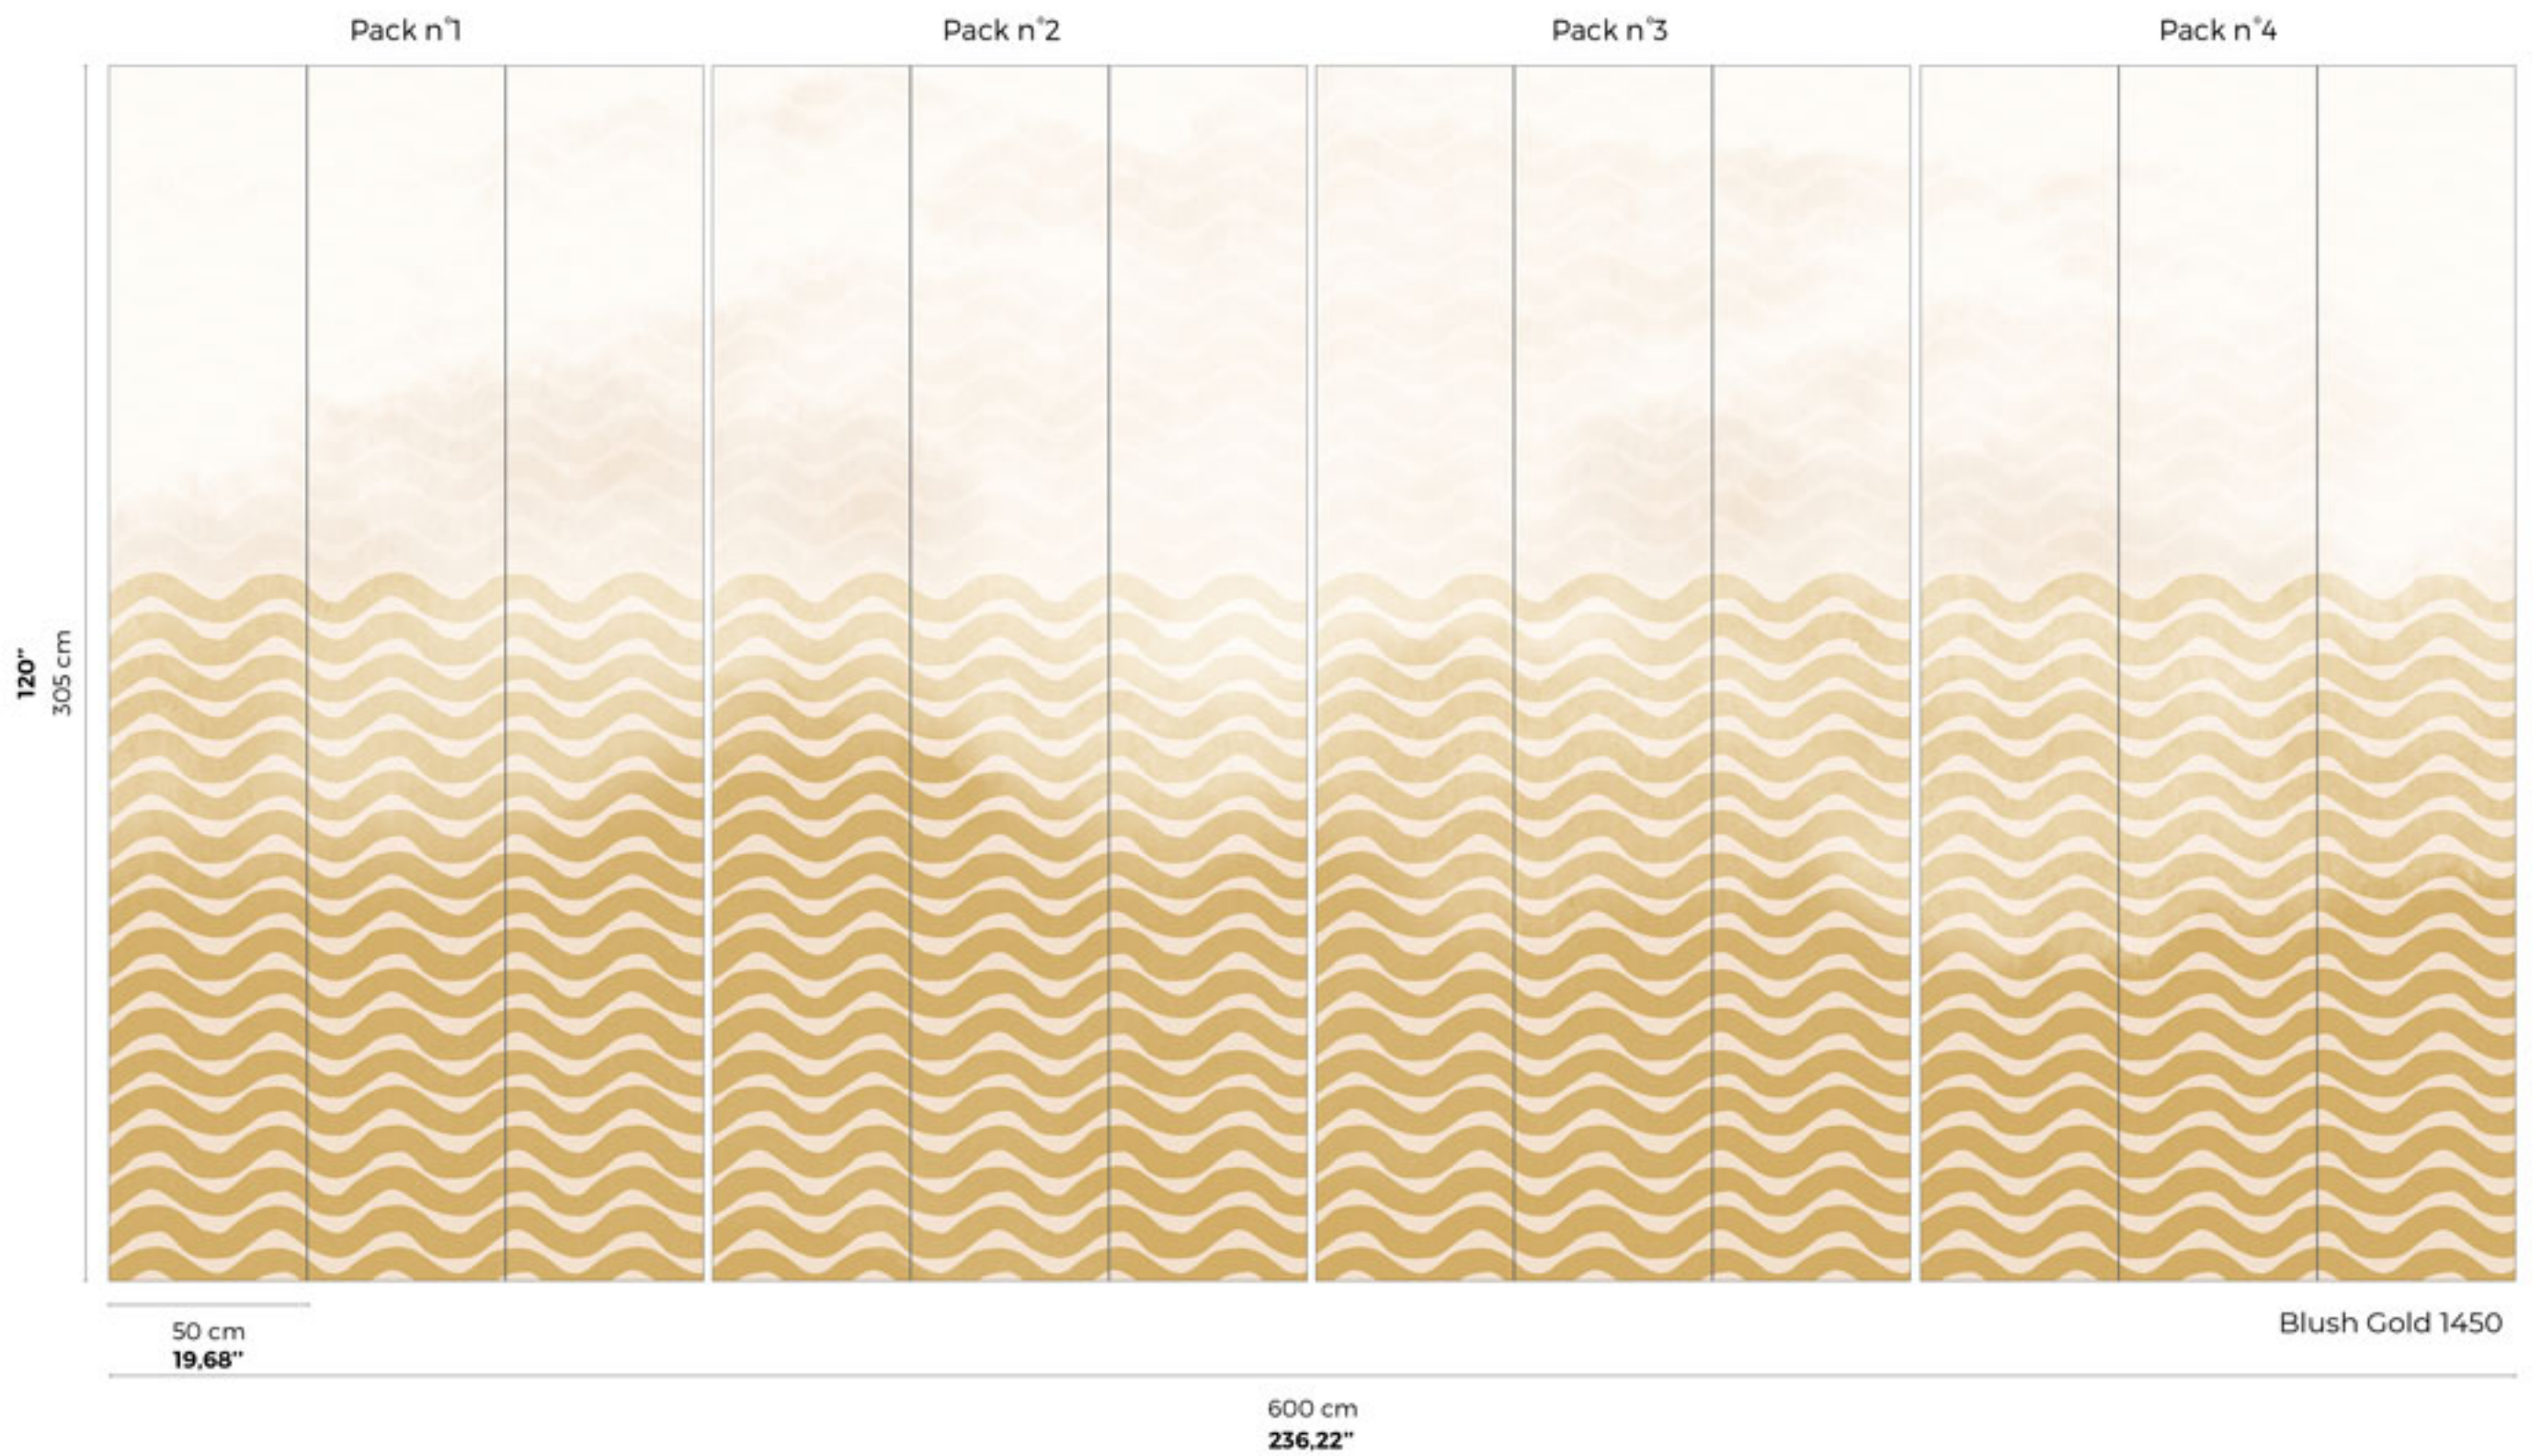

ONA

FORMAT & RACCORD

Packs vendu individuellement, respectez les n° de bain.

Le design est conçu pour convenir à des murs entre H200 et H300 cm de hauteur suivant le modèle.

Raccord : les packs se raccordent à l'infini pour convenir à toutes longueurs de mur

CARACTÉRISTIQUES

- Papier peint intissé Mat lavable 155g
- Pose facile, encoller que le mur

SIZE & REPEAT

Sets sold individually, please respect bath numbers

The design is suitable for walls between 200 and 300 cm depending on the model.

Repeat : Sets can be infinitely connected to suit any wall length

CARACTÉRISTIQUES

- Matt washable non-woven wallpaper 155g
- Easy to install, glue only the wall

Fabriqué en France - Made In France

PAPERMINT