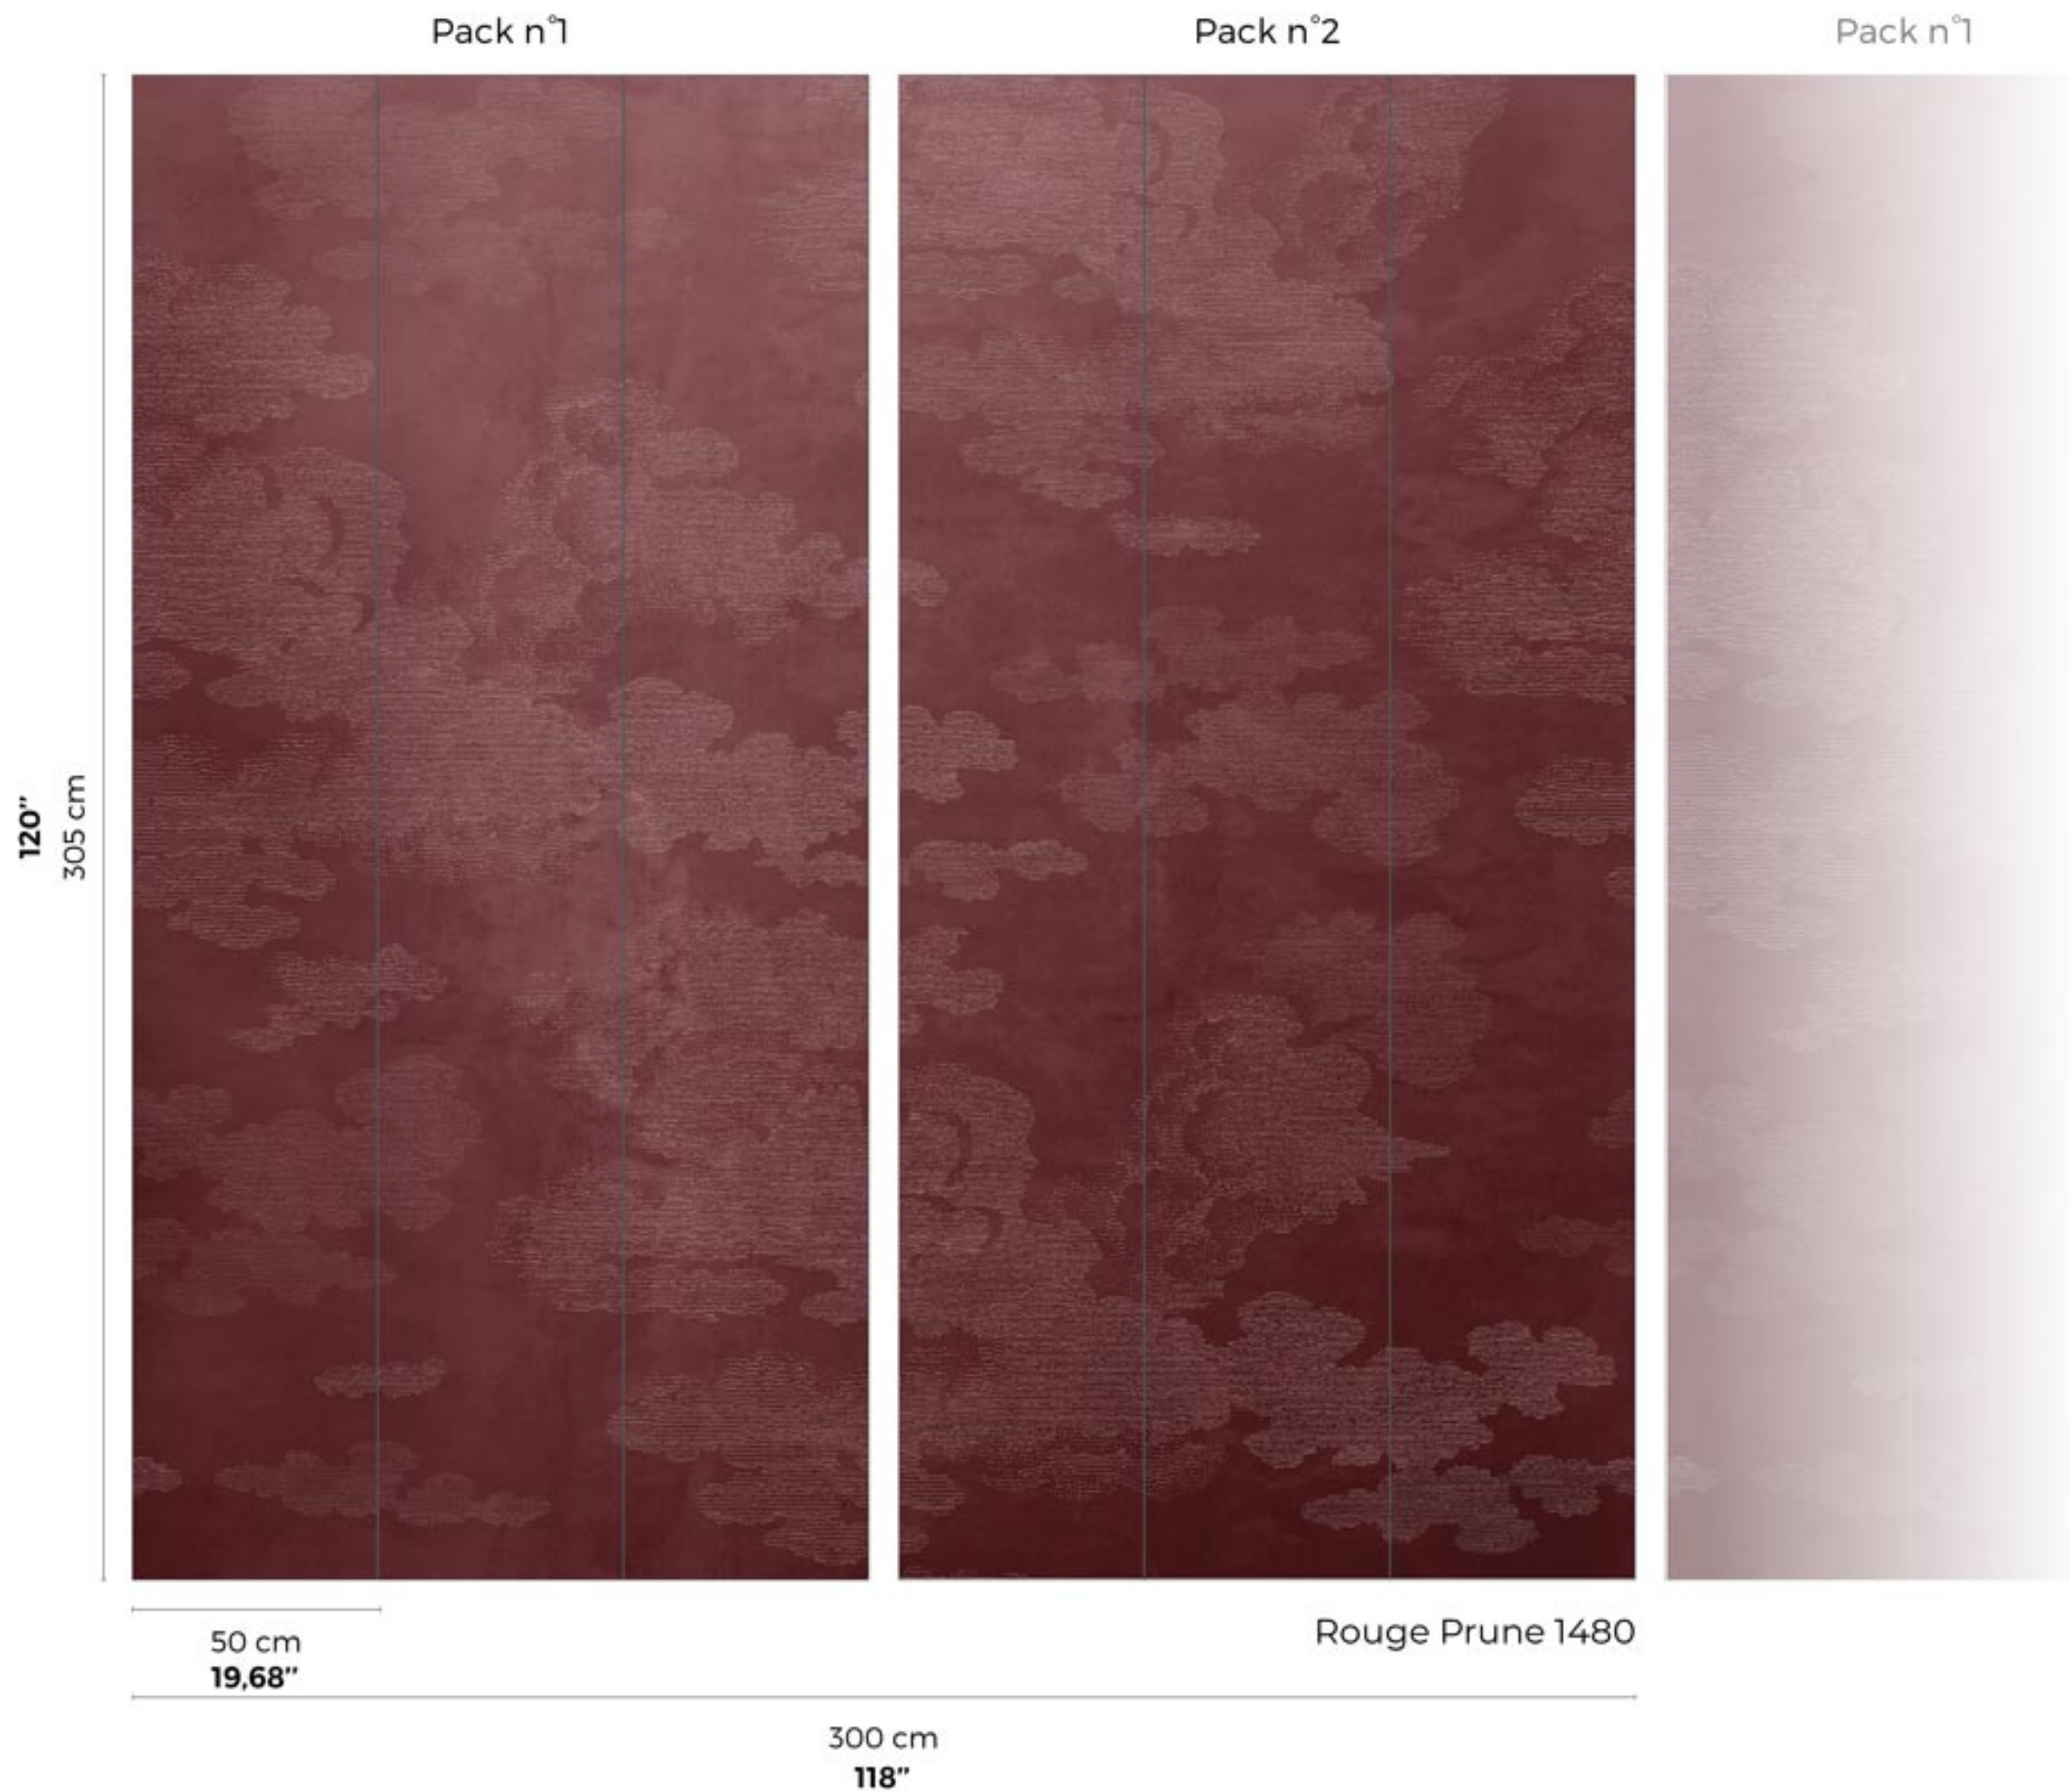

AU BORD DE L'EAU

FORMAT & RACCORD

Packs vendu individuellement, respectez les n° de bain.

Le design est conçu pour convenir à des murs entre H200 et H300 cm de hauteur suivant le modèle.

Raccord : les packs se raccordent à l'infini pour convenir à toutes longueurs de mur

CARACTÉRISTIQUES

- Papier peint intissé Mat lavable 155g
- Pose facile, encoller que le mur

SIZE & REPEAT

Sets sold individually, please respect bath numbers

The design is suitable for walls between 200 and 300 cm depending on the model.

Repeat : Sets can be infinitely connected to suit any wall length

CARACTÉRISTIQUES

- Matt washable non-woven wallpaper 155g
- Easy to install, glue only the wall

Fabriqué en France - Made In France

PAPERMINT