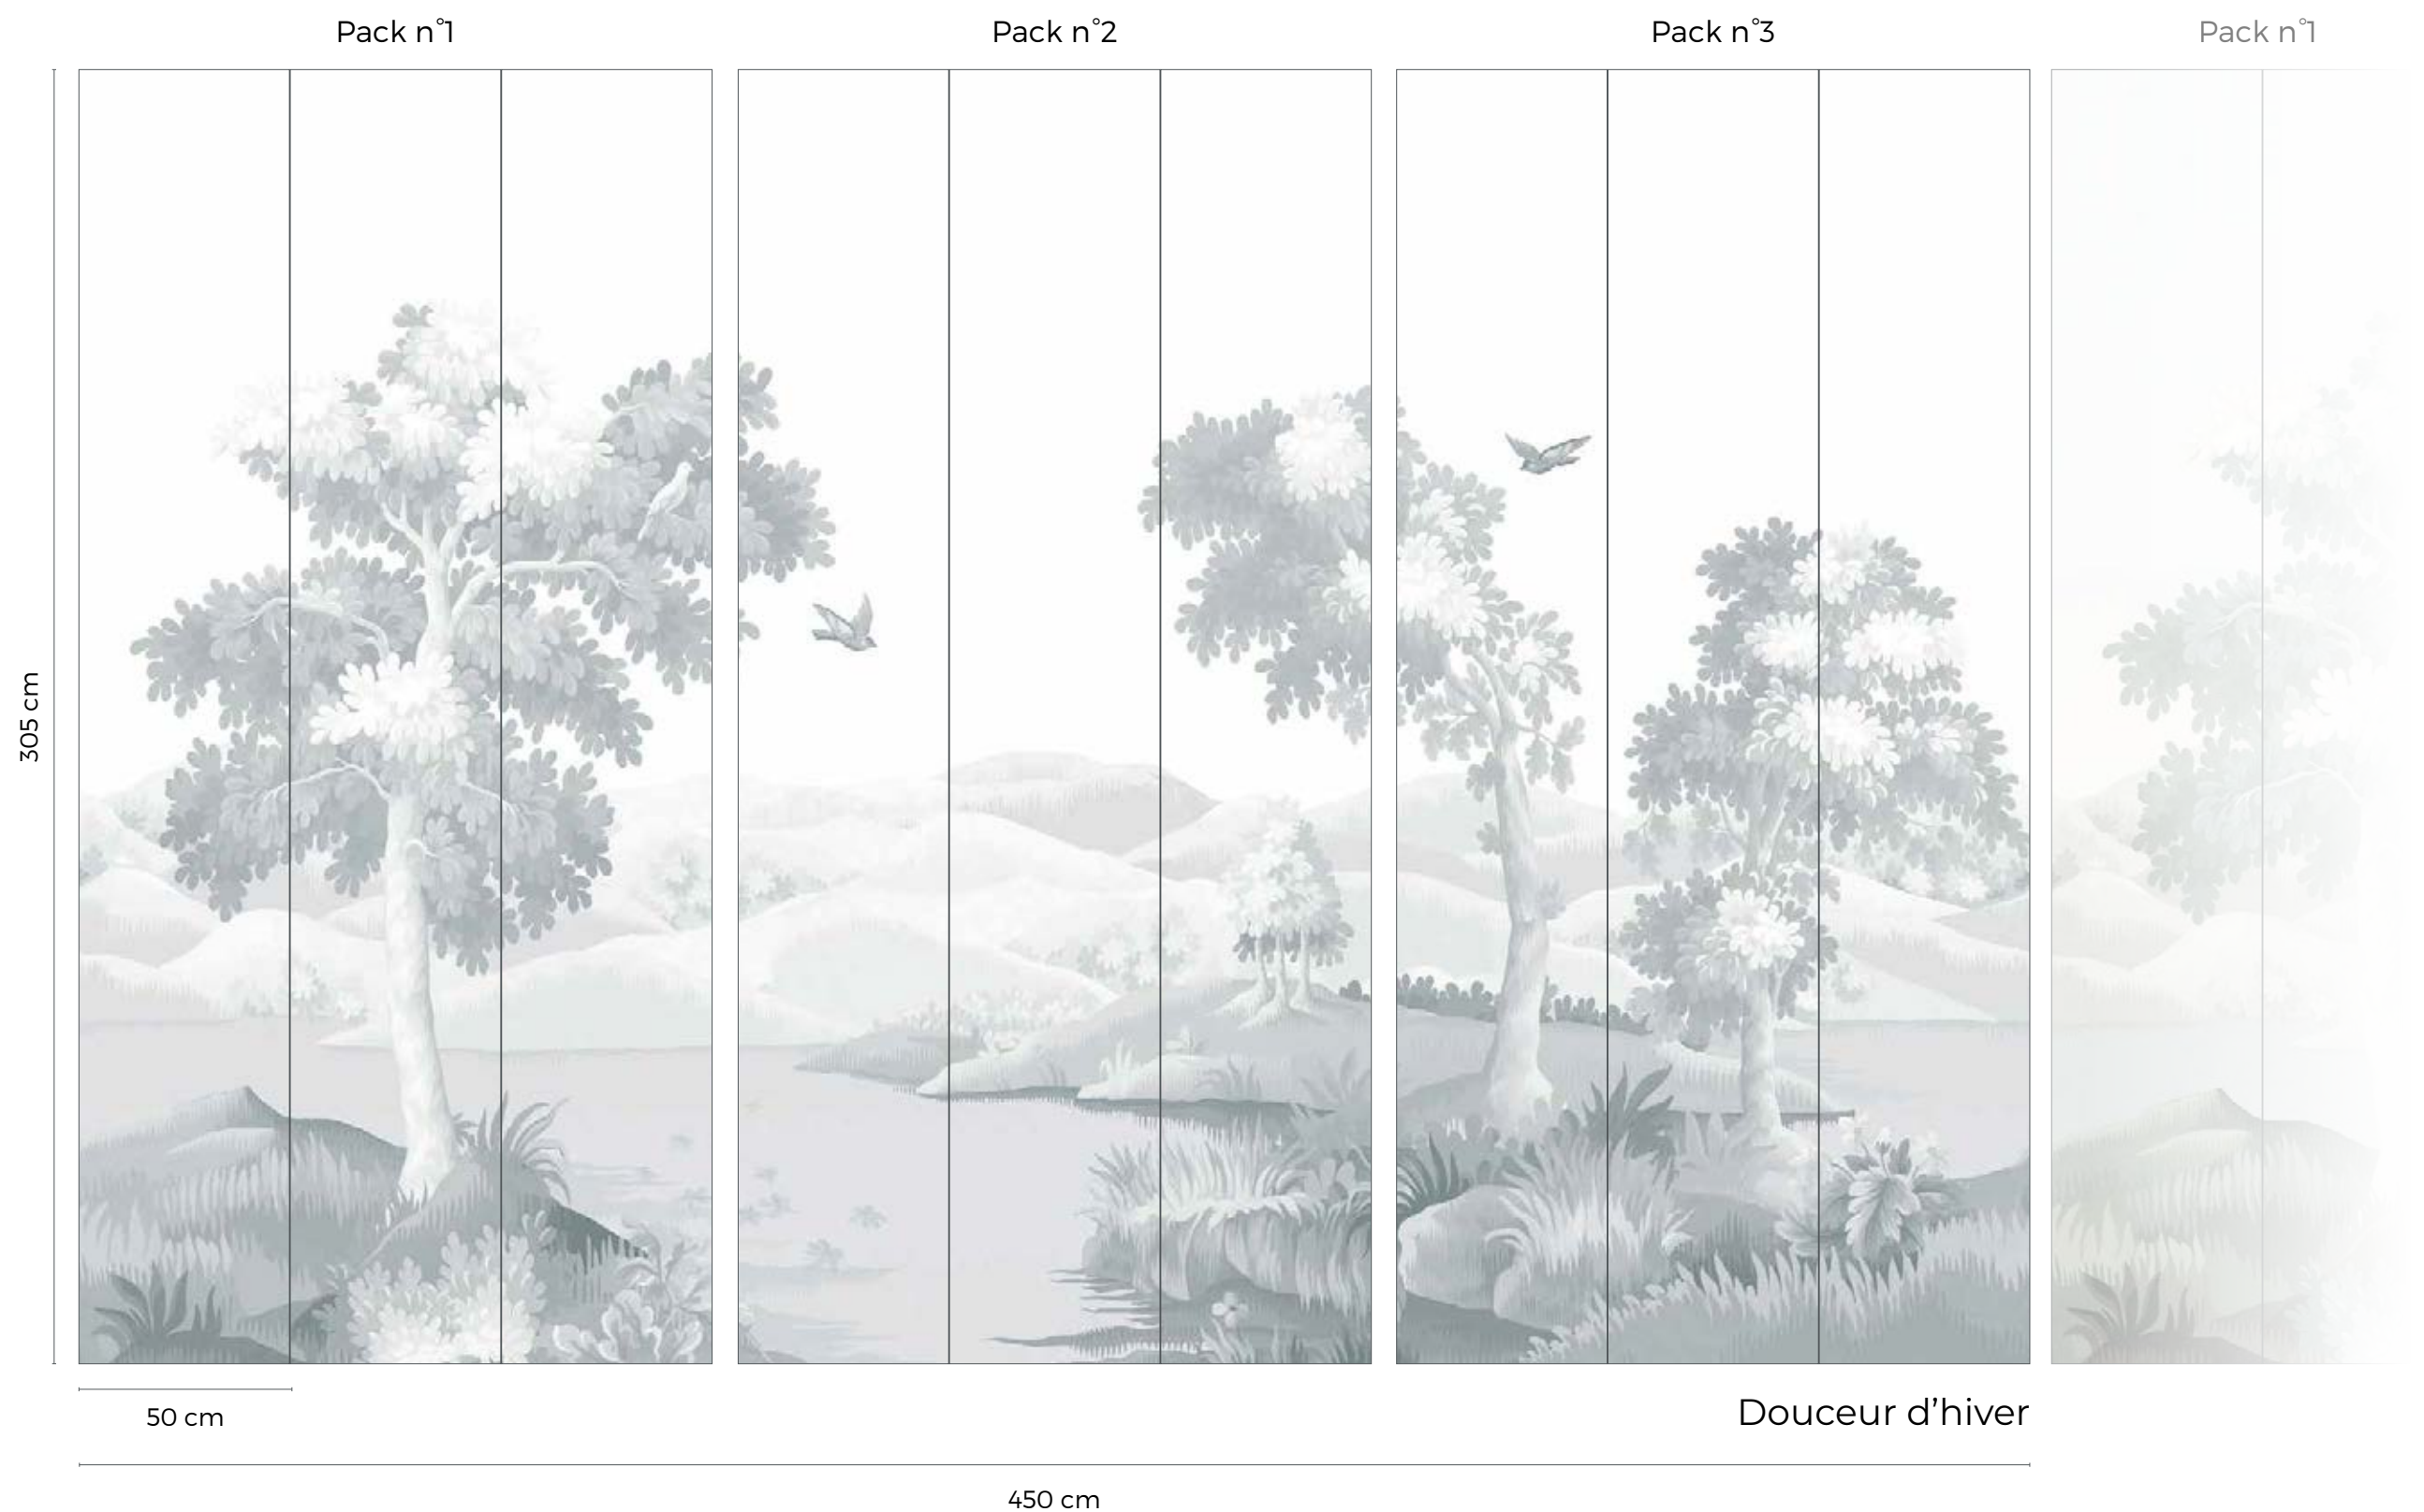

BOURGOGNE

FRESQUE PACK

FORMAT & RACCORD

Packs vendu individuellement, respectez les n° de bain.

Le design est conçu pour convenir à des murs entre H200 et H300 cm de hauteur suivant le modèle.

Raccord : les packs se raccordent à l'infini pour convenir à toutes longueurs de mur

CARACTÉRISTIQUES

- Papier peint intissé Mat lavable 155g
- Pose facile, encoller que le mur

SIZE & REPEAT

Sets sold individually, please respect bath numbers

The design is suitable for walls between 200 and 300 cm depending on the model.

Repeat : Sets can be infinitely connected to suit any wall length

CARACTÉRISTIQUES

- Matt washable non-woven wallpaper 155g
- Easy to install, glue only the wall

Fabriqué en France - Made In France

PAPERMINT