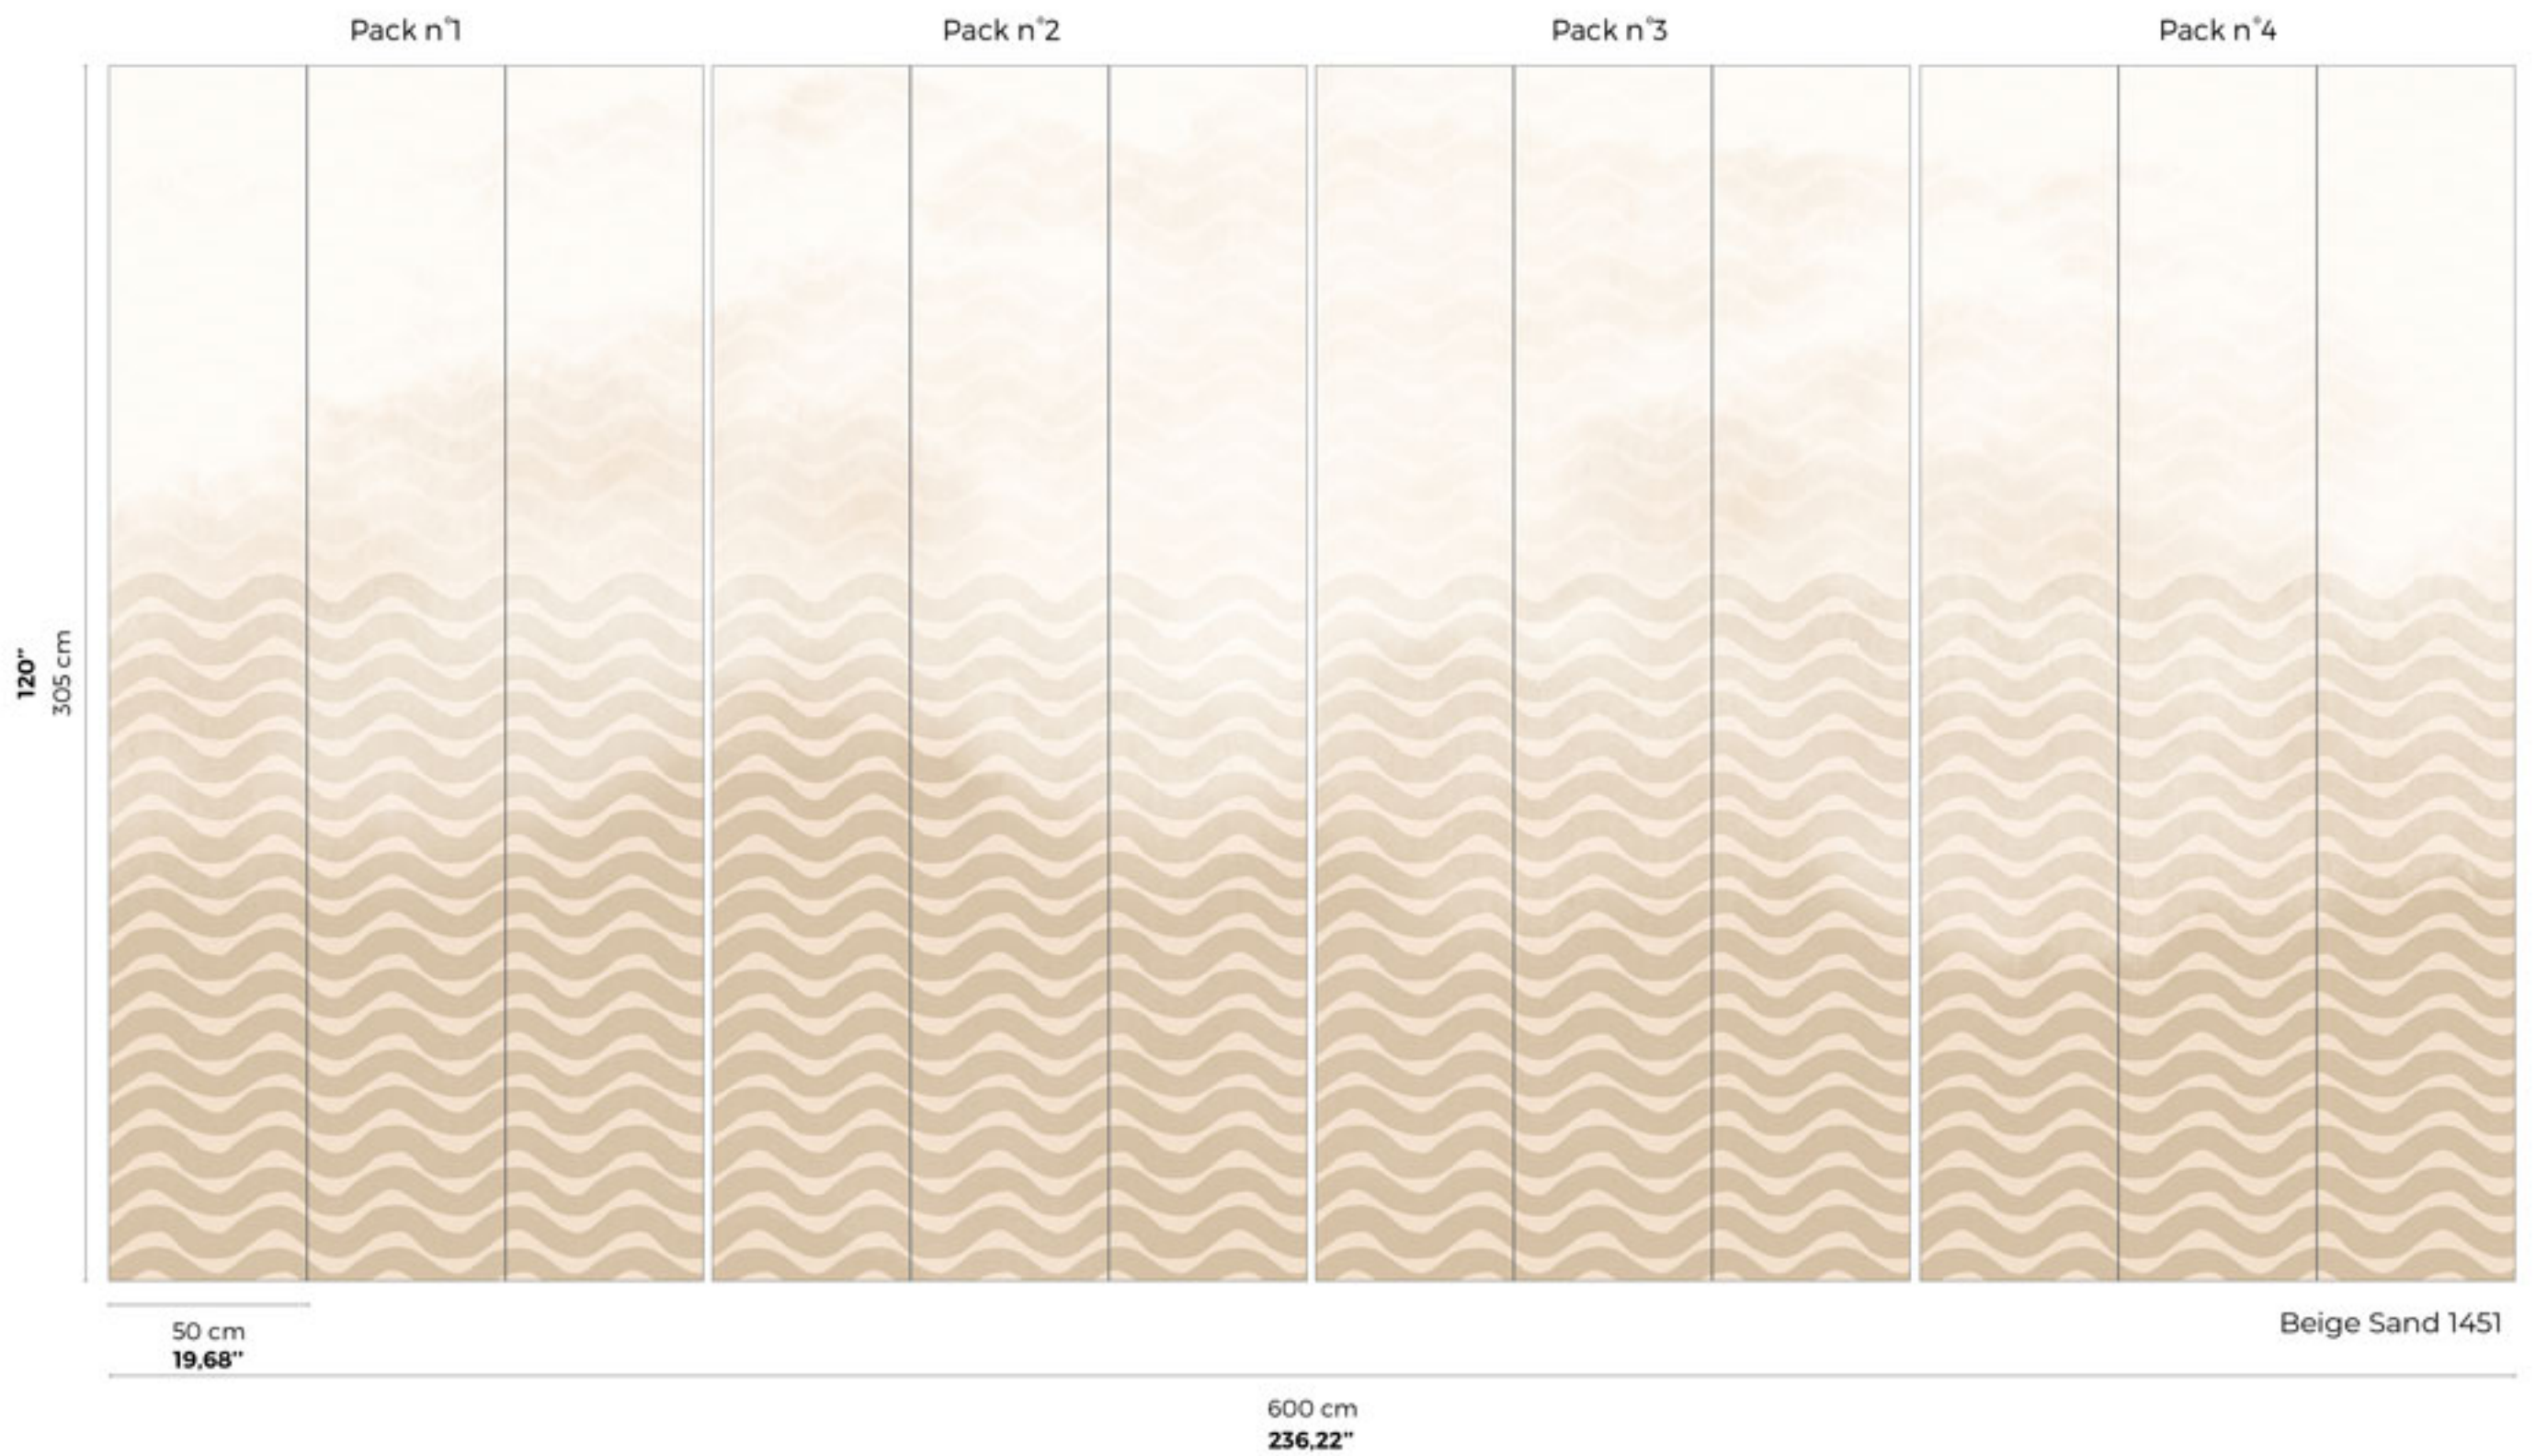

ONA

FORMAT & RACCORD

Packs vendu individuellement, respectez les n° de bain.

Le design est conçu pour convenir à des murs entre H200 et H300 cm de hauteur suivant le modèle.

Raccord : les packs se raccordent à l'infini pour convenir à toutes longueurs de mur

CARACTÉRISTIQUES

- Papier peint intissé Mat lavable 155g
- Pose facile, encoller que le mur

SIZE & REPEAT

Sets sold individually, please respect bath numbers

The design is suitable for walls between 200 and 300 cm depending on the model.

Repeat : Sets can be infinitely connected to suit any wall length

CARACTÉRISTIQUES

- Matt washable non-woven wallpaper 155g
- Easy to install, glue only the wall

Fabriqué en France - Made In France

PAPERMINT