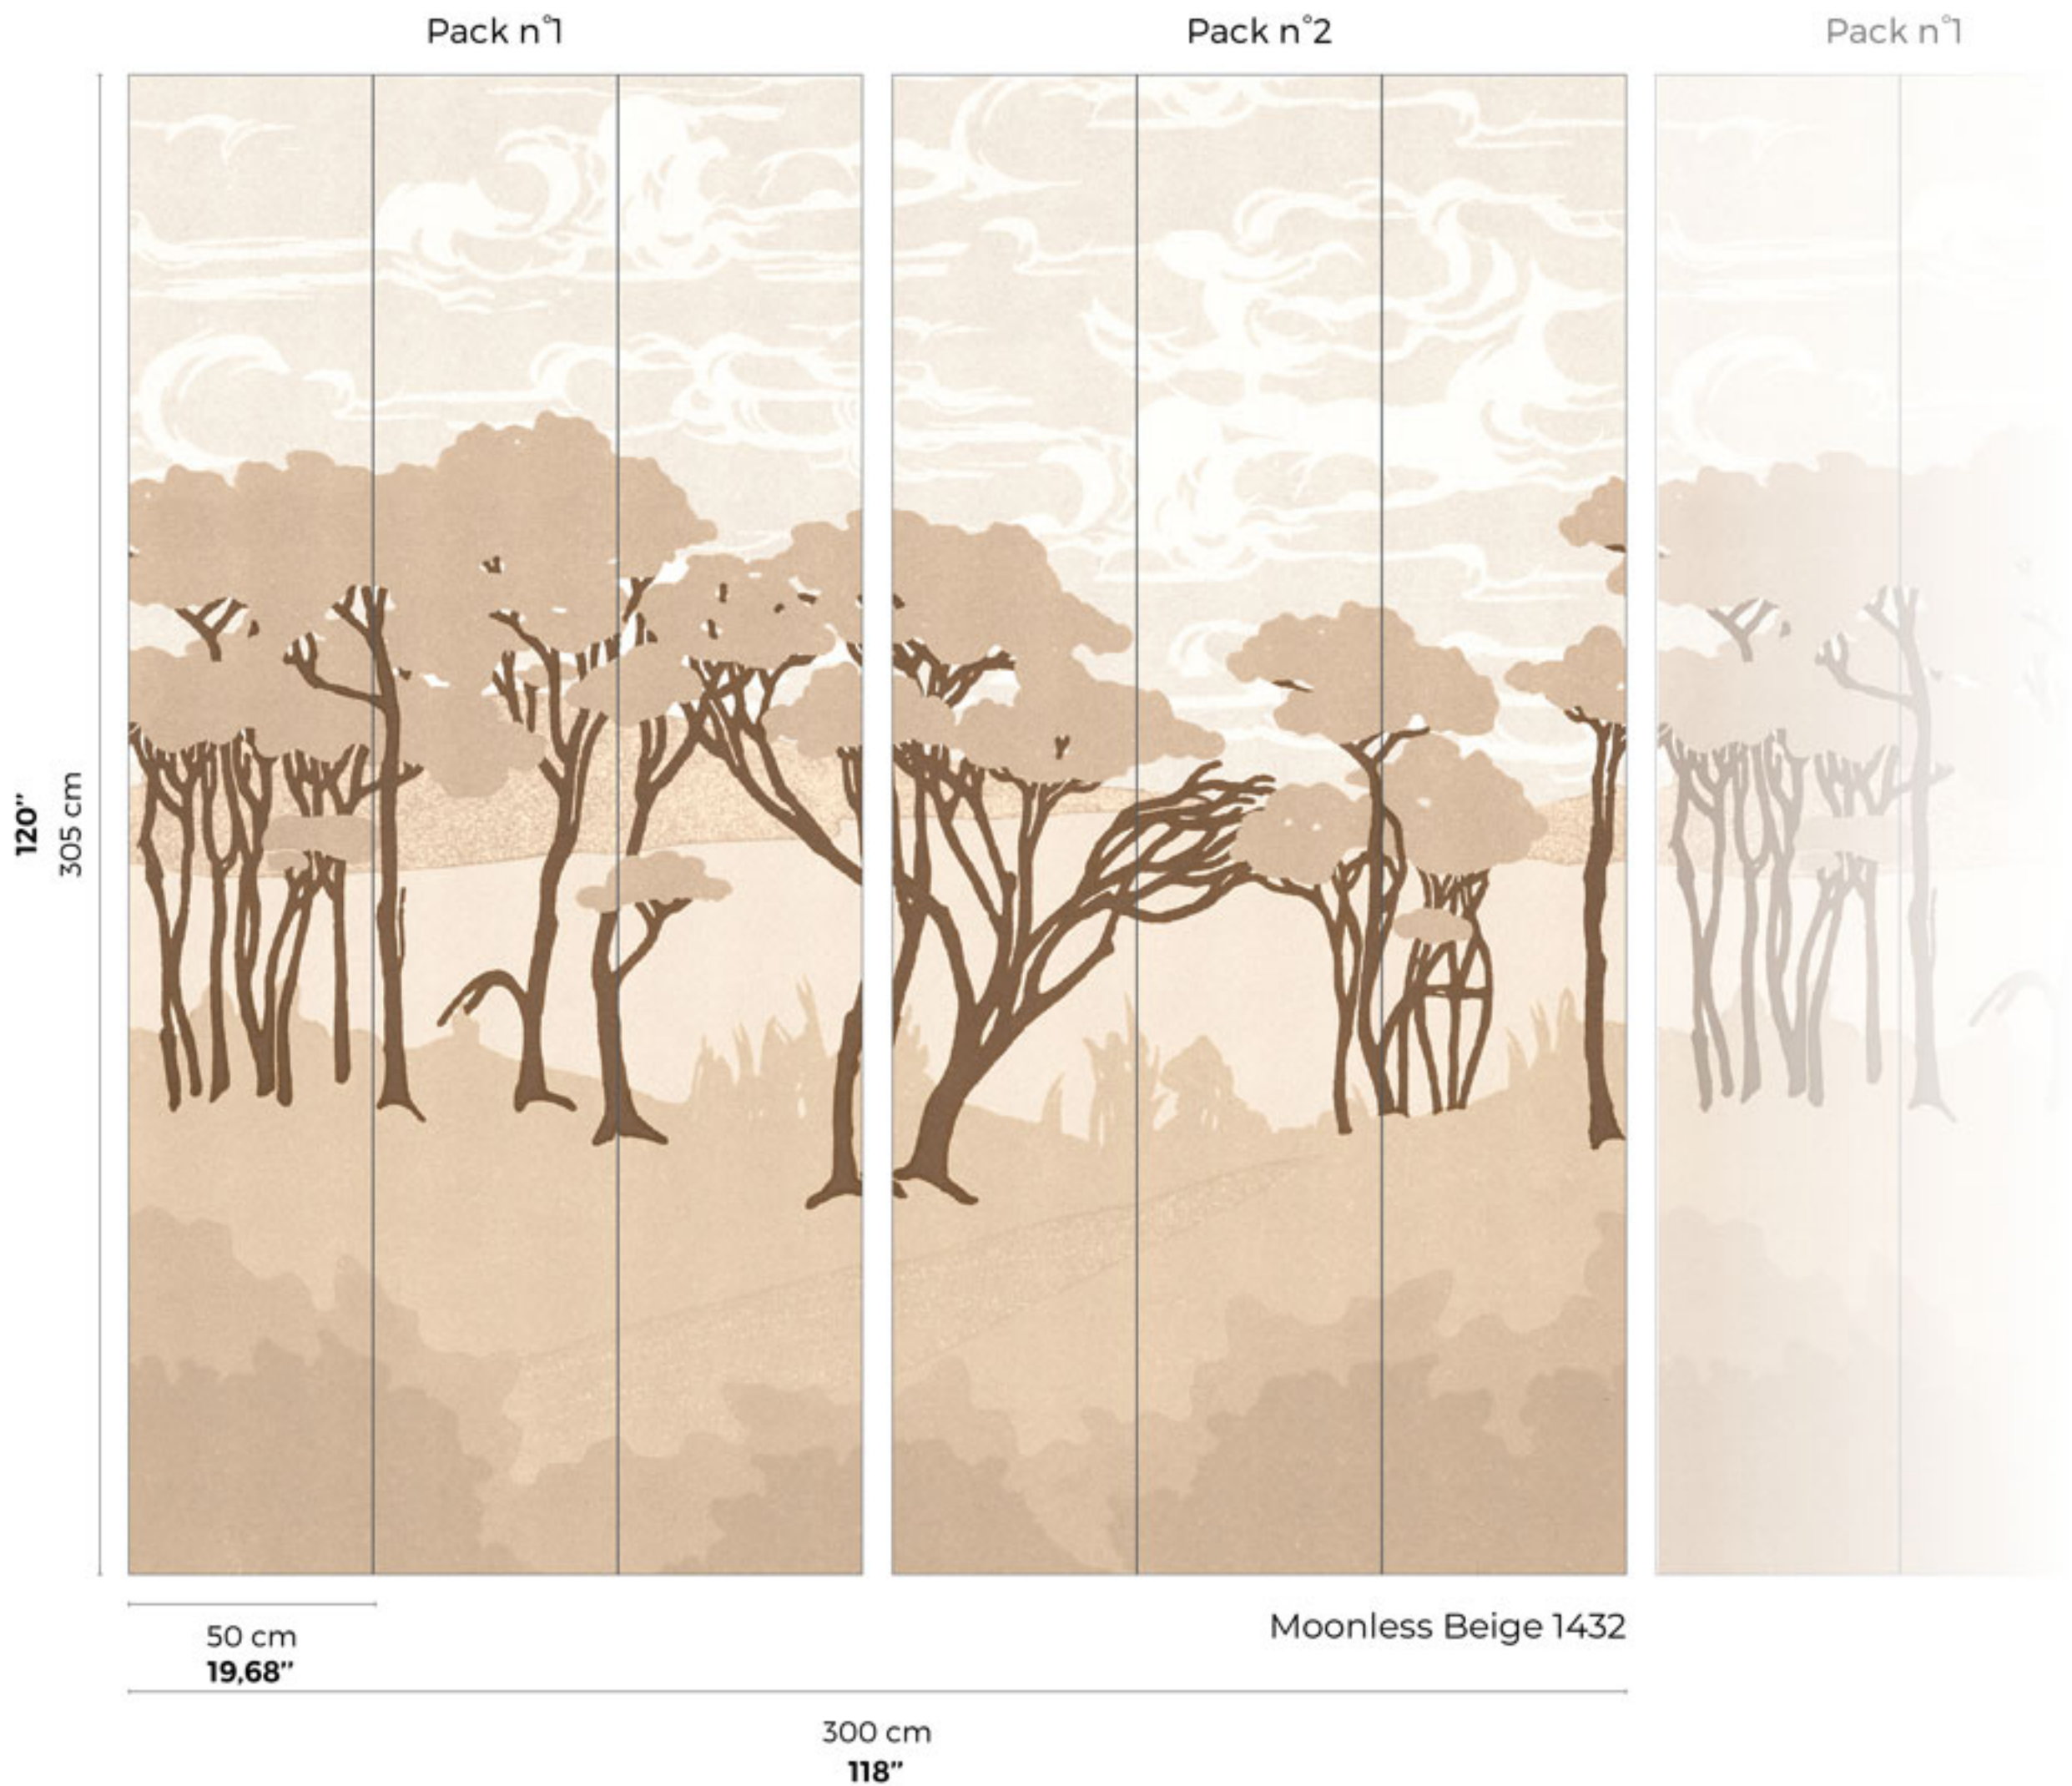

AU BORD DE L'EAU

FORMAT & RACCORD

Packs vendu individuellement, respectez les n° de bain.

Le design est conçu pour convenir à des murs entre H200 et H300 cm de hauteur suivant le modèle.

Raccord : les packs se raccordent à l'infini pour convenir à toutes longueurs de mur

CARACTÉRISTIQUES

- Papier peint intissé Mat lavable 155g
- Pose facile, encoller que le mur

SIZE & REPEAT

Sets sold individually, please respect bath numbers

The design is suitable for walls between 200 and 300 cm depending on the model.

Repeat : Sets can be infinitely connected to suit any wall length

CARACTÉRISTIQUES

- Matt washable non-woven wallpaper 155g
- Easy to install, glue only the wall

Fabriqué en France - Made In France

PAPERMINT