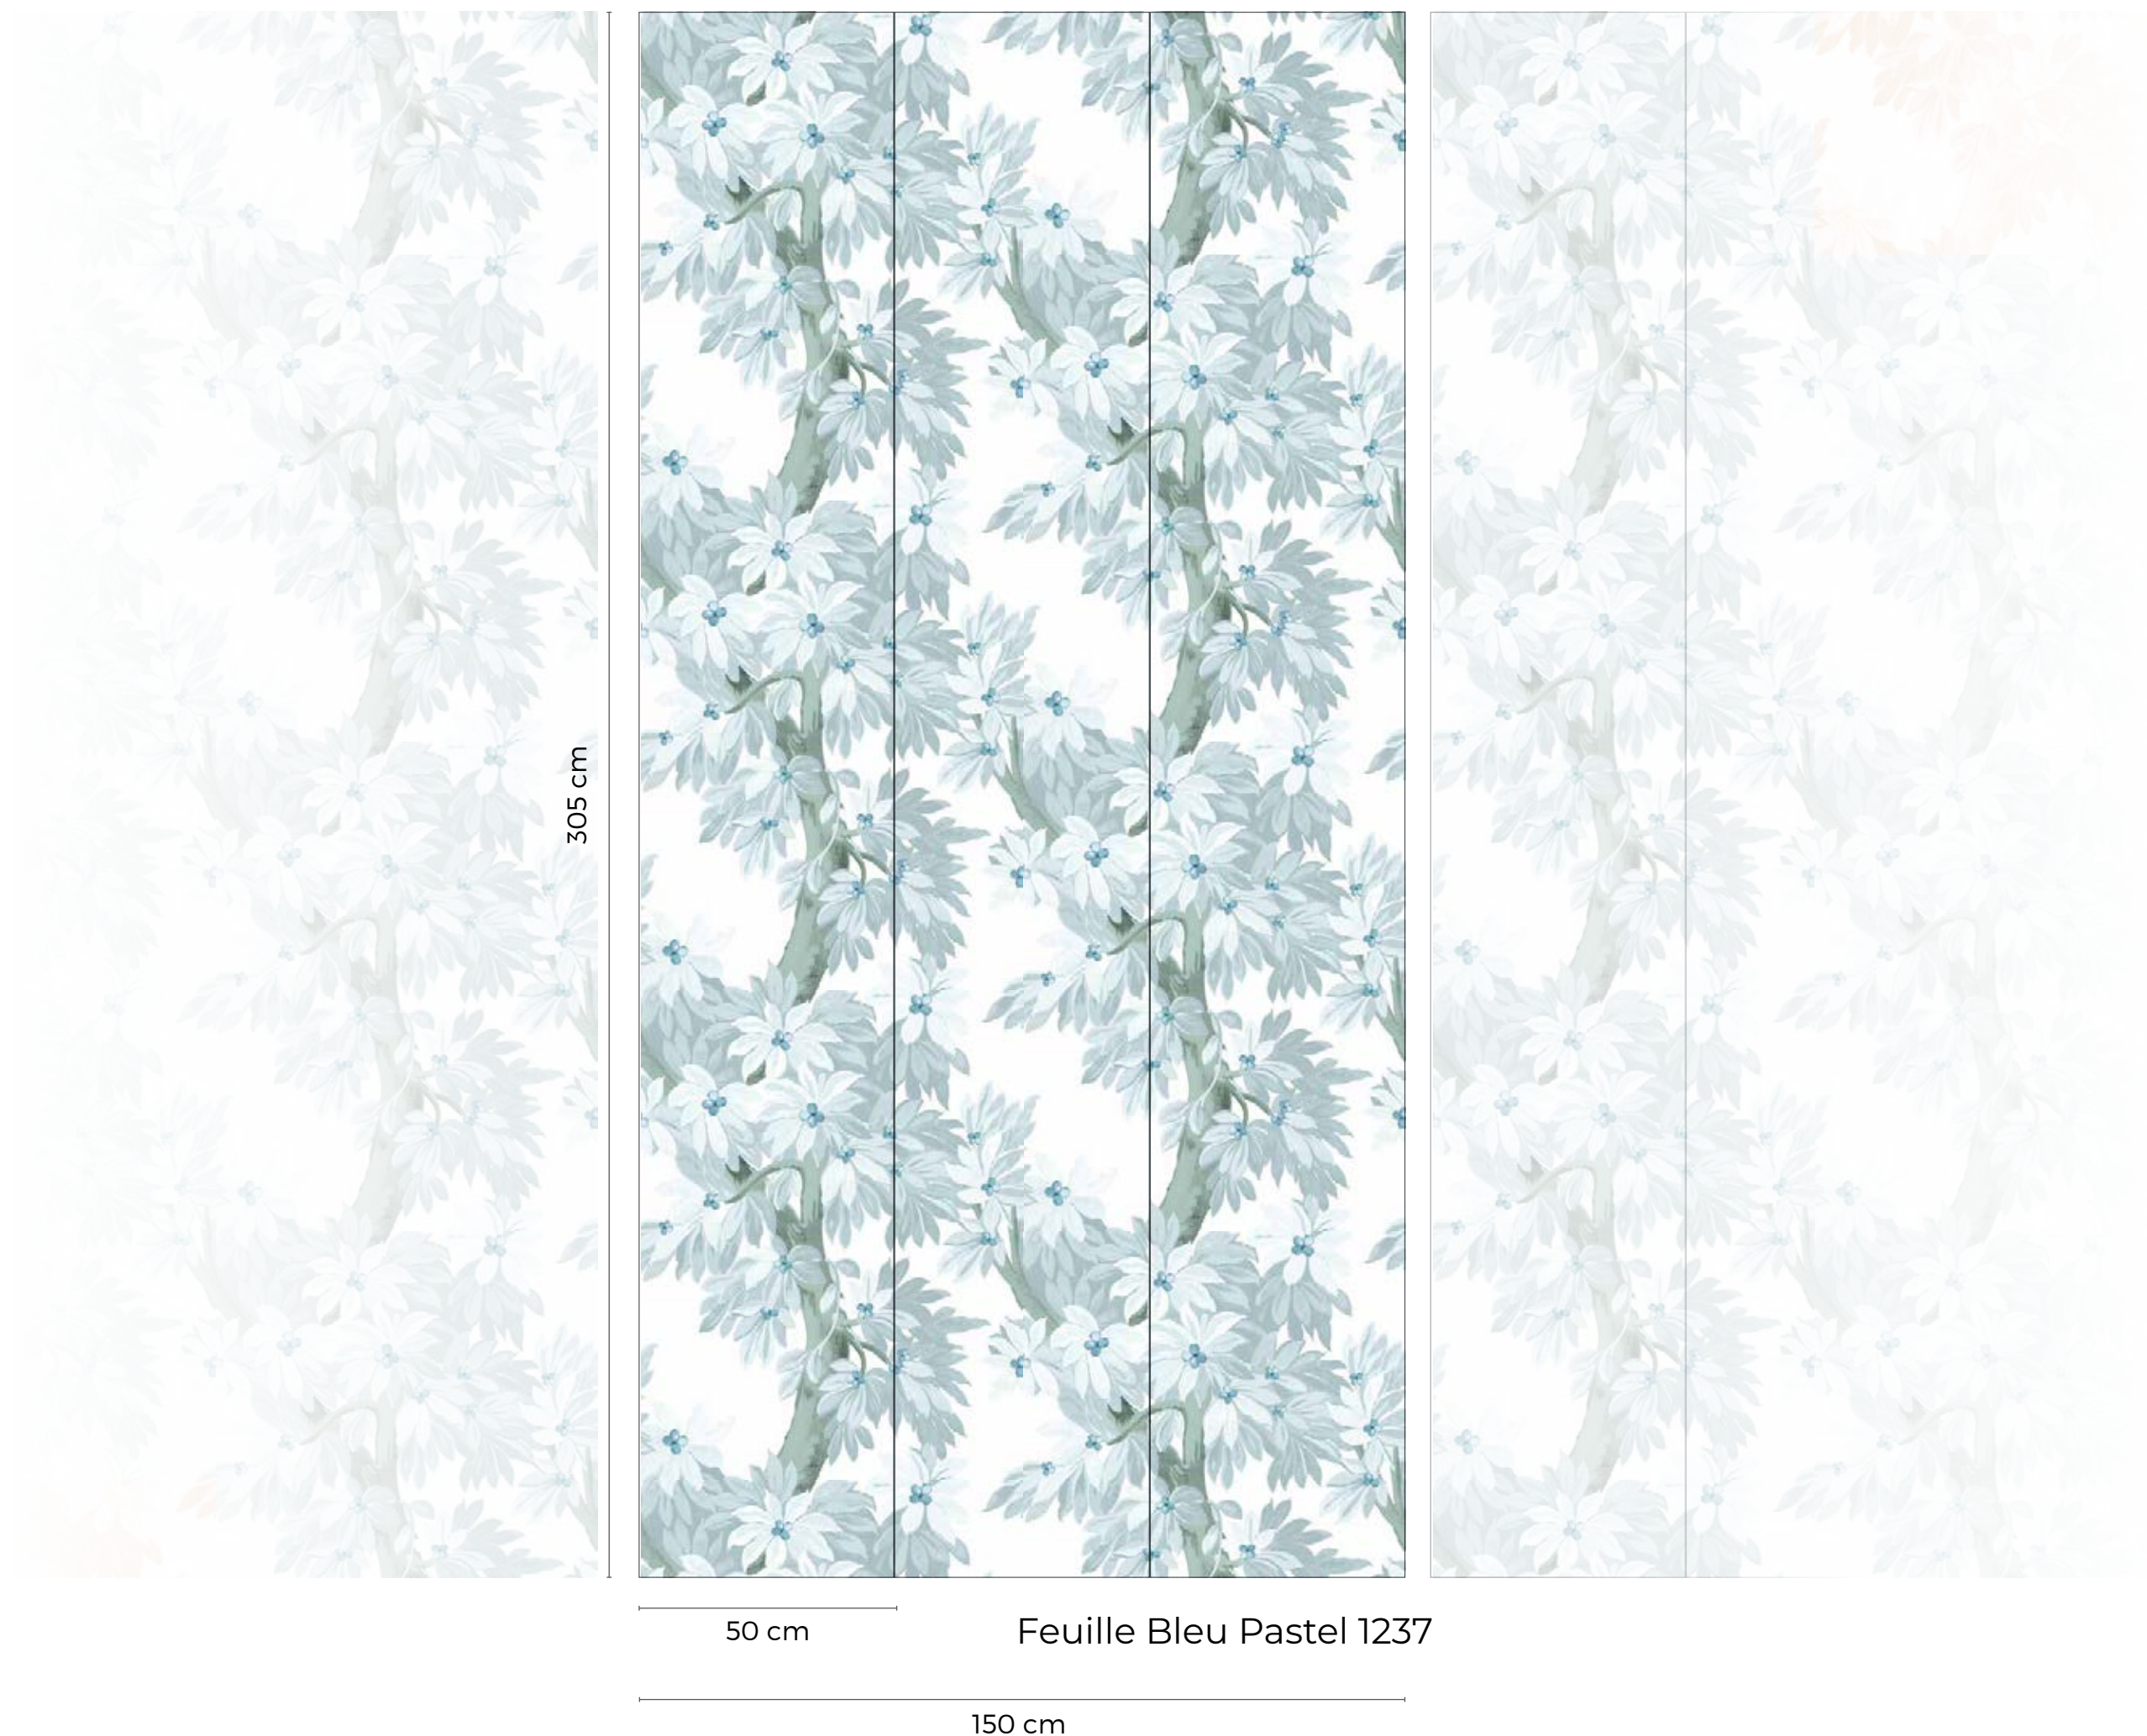

OMBRAGE

FRESQUE PACK

Pack n°1

Pack n°1

FORMAT & RACCORD

Packs vendu individuellement, respectez les n° de bain.

Le design est conçu pour convenir à des murs entre H200 et H300 cm de hauteur suivant le modèle.

Raccord : les packs se raccordent à l'infini pour convenir à toutes longueurs de mur

CARACTÉRISTIQUES

- Papier peint intissé Mat lavable 155g
- Pose facile, encoller que le mur

SIZE & REPEAT

Sets sold individually, please respect bath numbers

The design is suitable for walls between 200 and 300 cm depending on the model.

Repeat : Sets can be infinitely connected to suit any wall length

CARACTÉRISTIQUES

- Matt washable non-woven wallpaper 155g
- Easy to install, glue only the wall

Fabriqué en France - Made In France

PAPERMINT