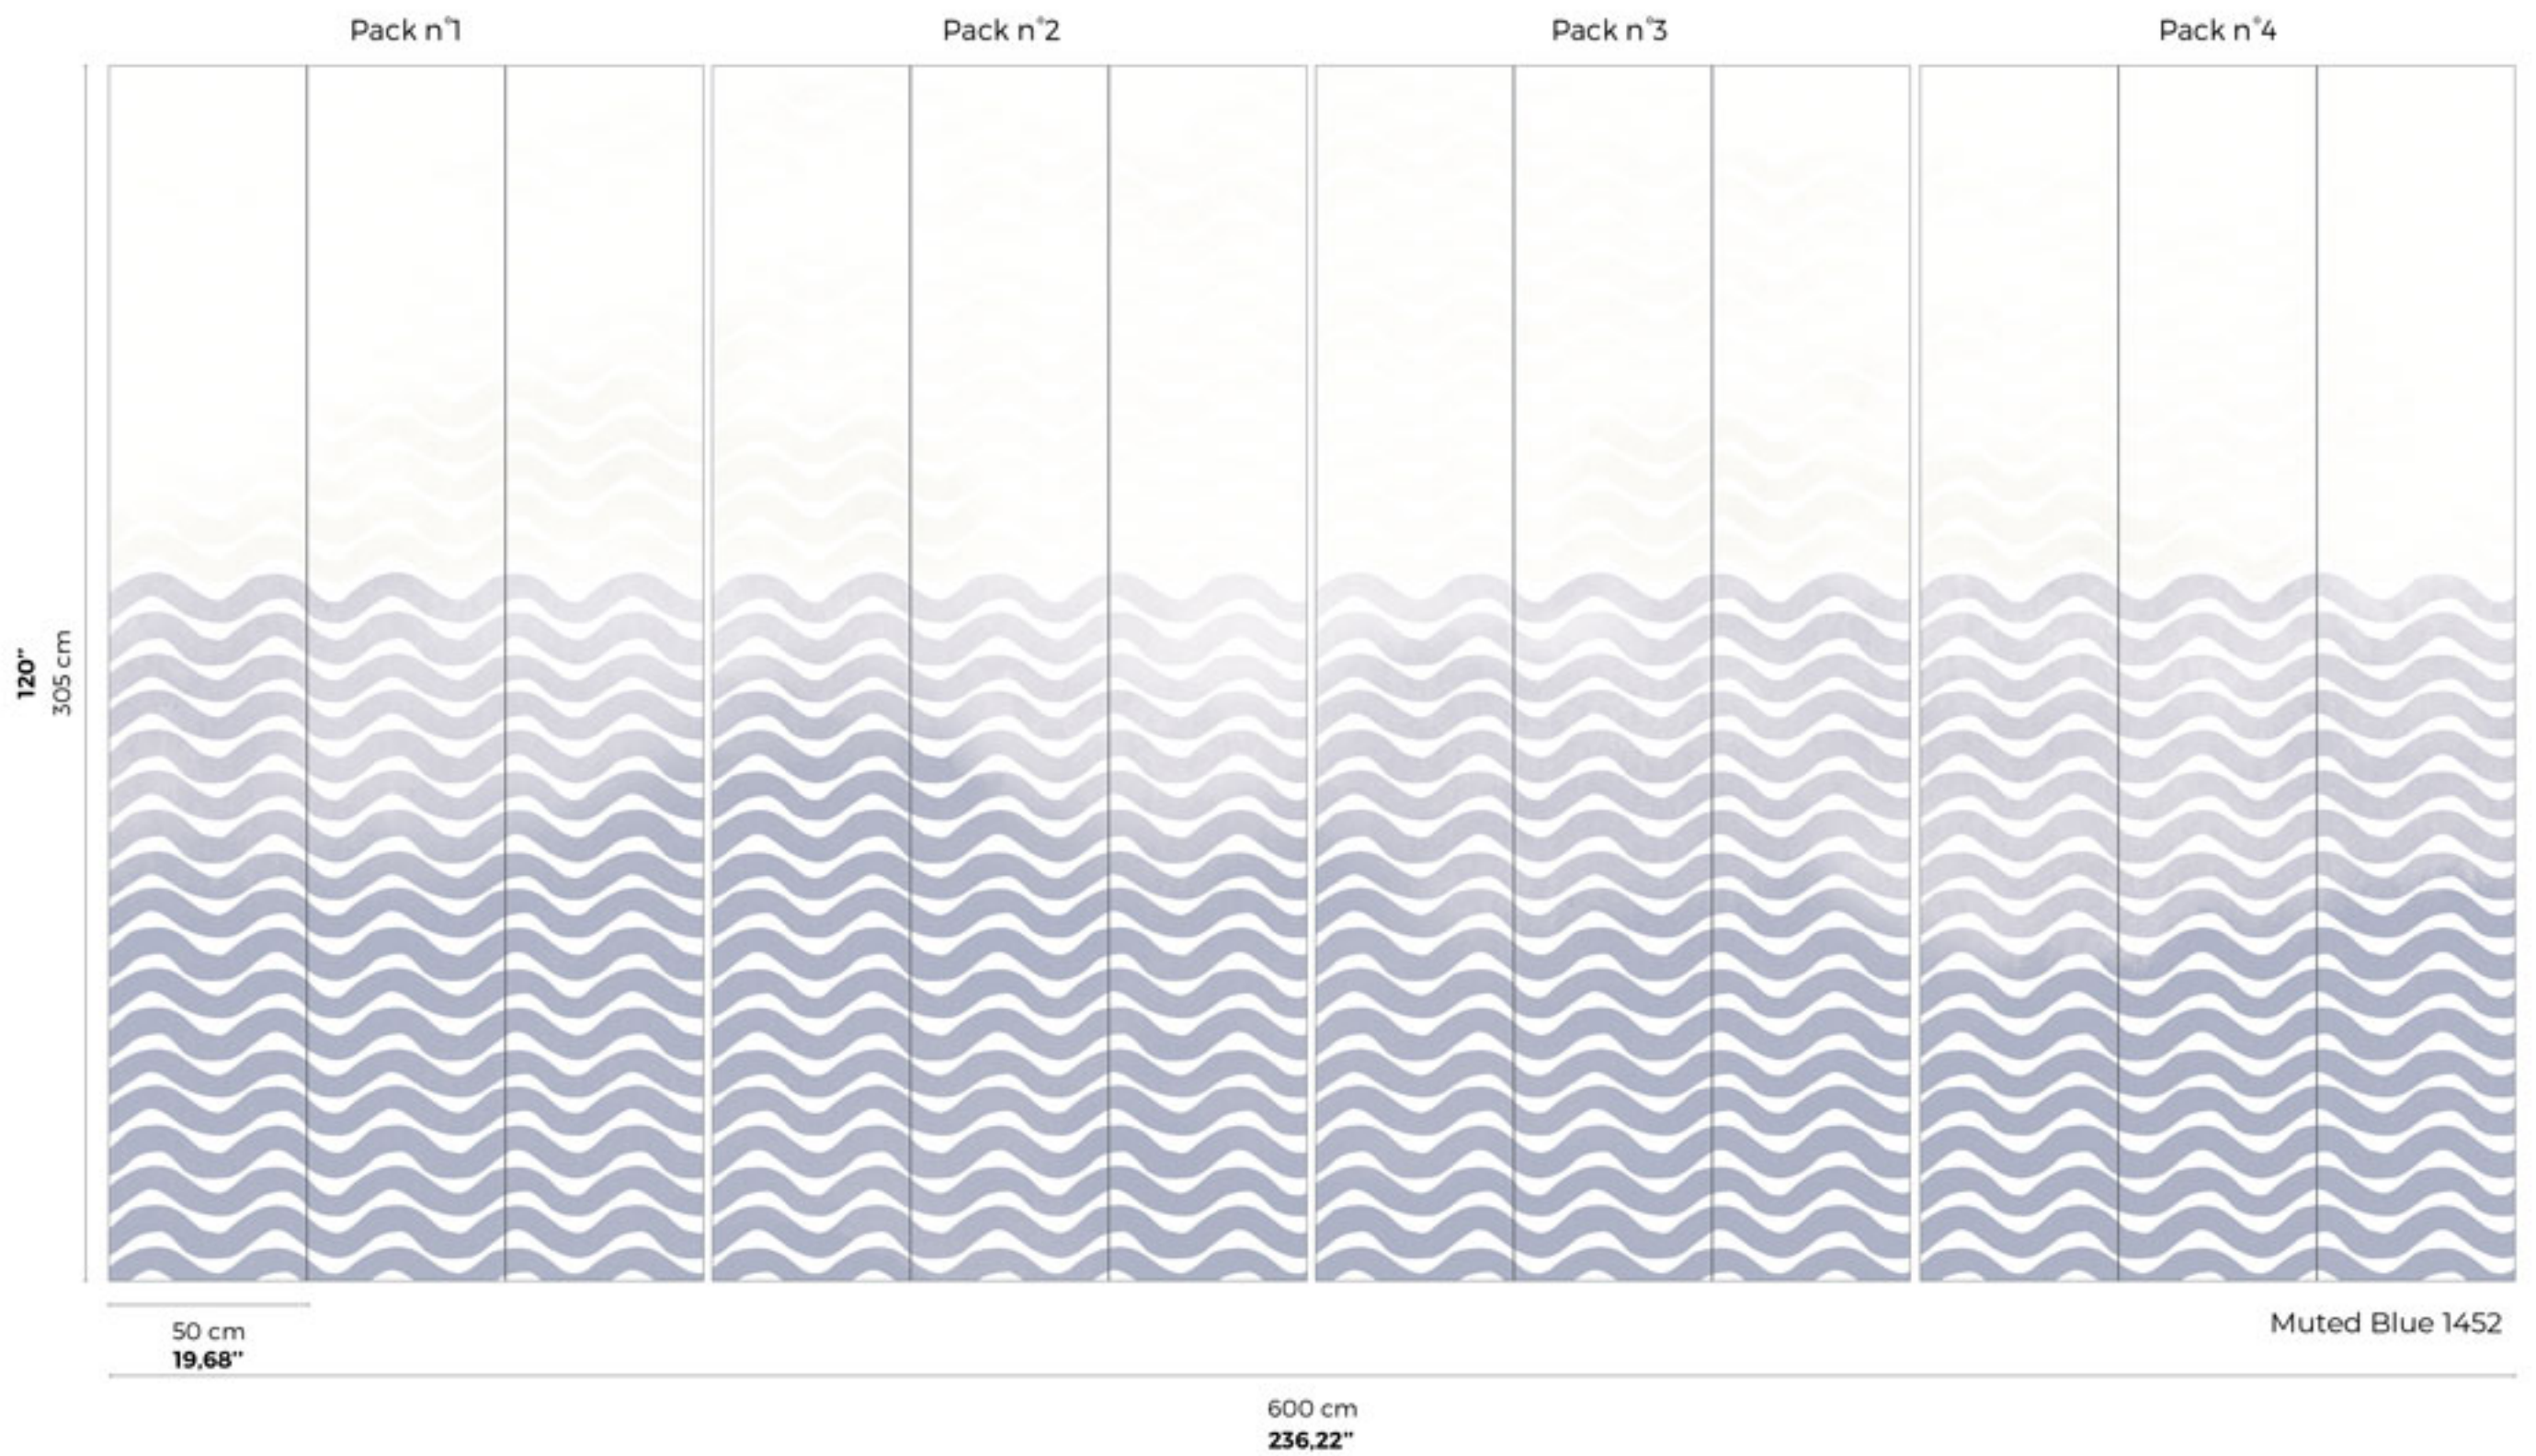

ONA

FORMAT & RACCORD

Packs vendu individuellement, respectez les n° de bain.

Le design est conçu pour convenir à des murs entre H200 et H300 cm de hauteur suivant le modèle.

Raccord : les packs se raccordent à l'infini pour convenir à toutes longueurs de mur

CARACTÉRISTIQUES

- Papier peint intissé Mat lavable 155g
- Pose facile, encoller que le mur

SIZE & REPEAT

Sets sold individually, please respect bath numbers

The design is suitable for walls between 200 and 300 cm depending on the model.

Repeat : Sets can be infinitely connected to suit any wall length

CARACTÉRISTIQUES

- Matt washable non-woven wallpaper 155g
- Easy to install, glue only the wall

Fabriqué en France - Made In France

PAPERMINT